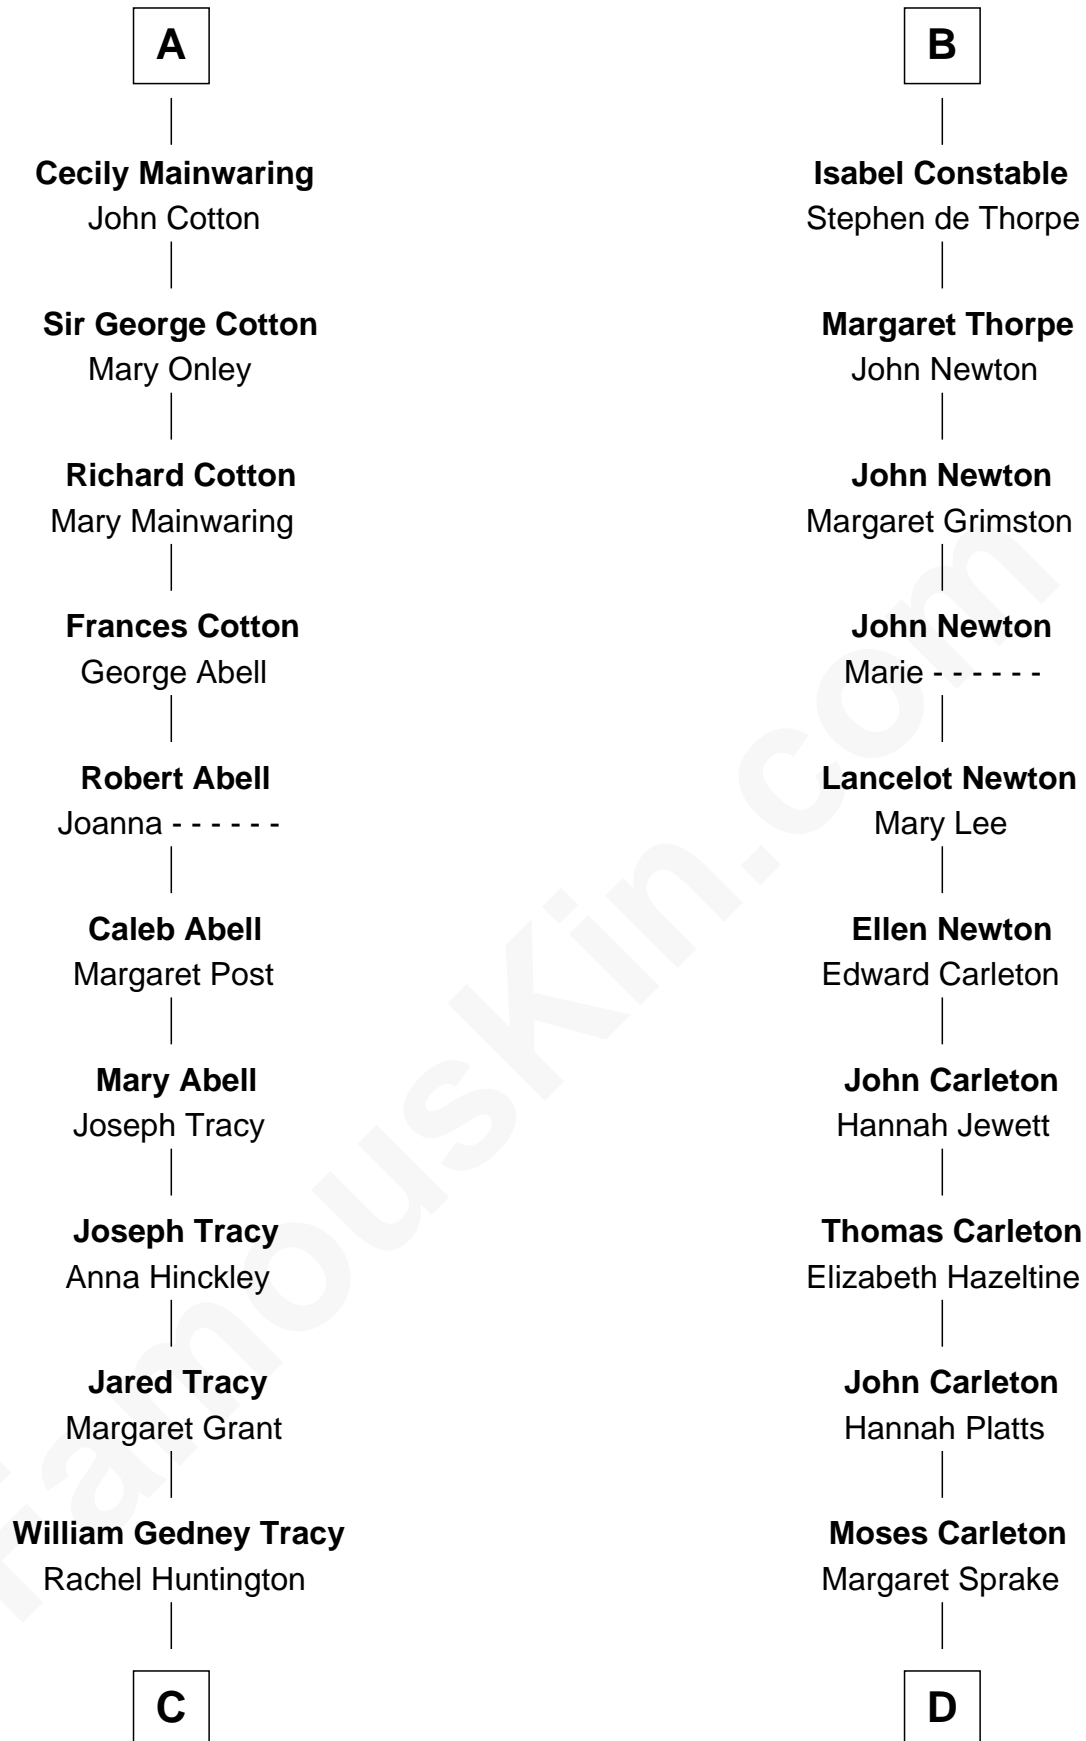

# FamousKin.com Relationship Chart of

**John Adams Morgan**  
1952 Olympic Sailing Gold Medalist

19th cousin 2 times removed of

**Charles A. Pillsbury**  
Co-Founder of C.A. Pillsbury Co.

**C**

**Charles F. Tracy**  
Louisa Kirkland

**Frances Louisa Tracy**  
John Pierpont Morgan

**John Pierpont Morgan**  
Jane Norton Grew

**Henry Sturgis Morgan**  
Catherine Frances Lovering Adams

**John Adams Morgan**  
*Olympic Gold Medalist*

**D**