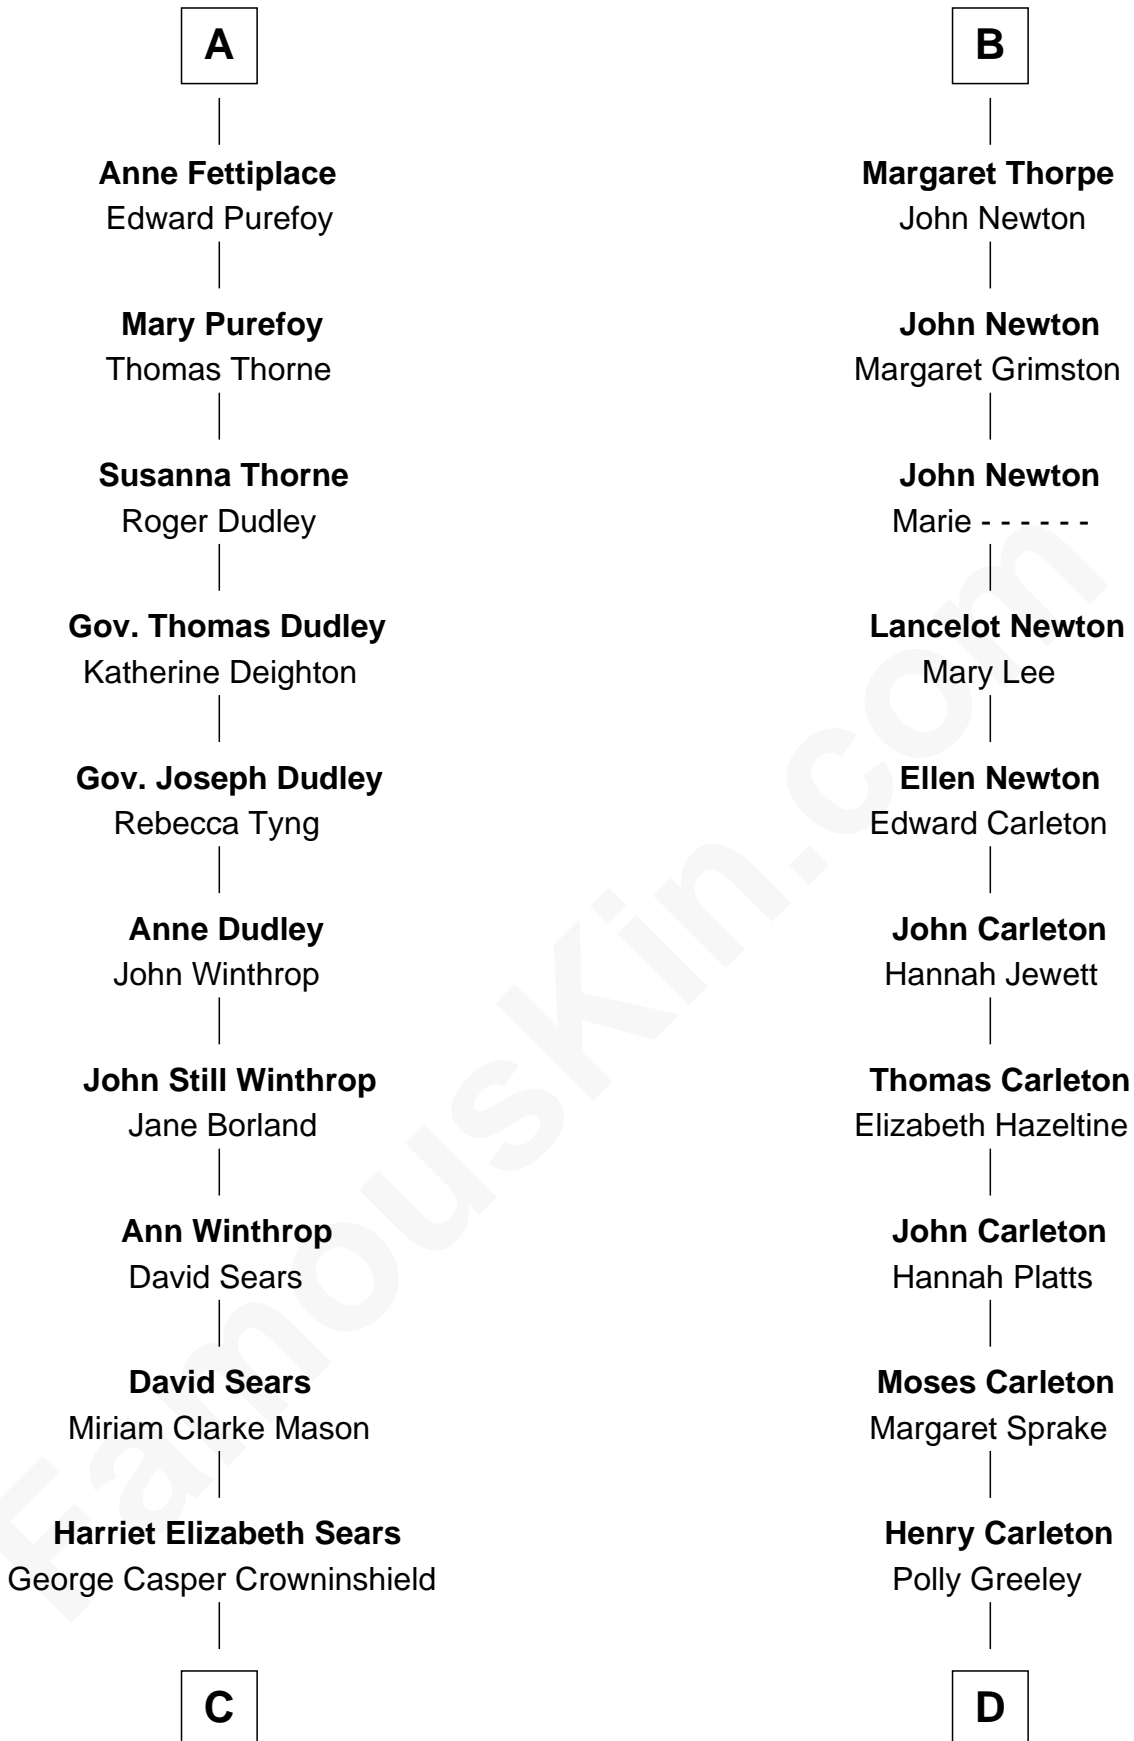

FamousKin.com Relationship Chart of John Adams Morgan

1952 Olympic Sailing Gold Medalist

18th cousin 2 times removed of

Charles A. Pillsbury

Co-Founder of C.A. Pillsbury Co.

C

Frances Cadwallader Crowninshield

John Quincy Adams

Charles Francis Adams

Frances Lovering

Catherine Frances Lovering Adams

Henry Sturgis Morgan

John Adams Morgan

Olympic Gold Medalist

D