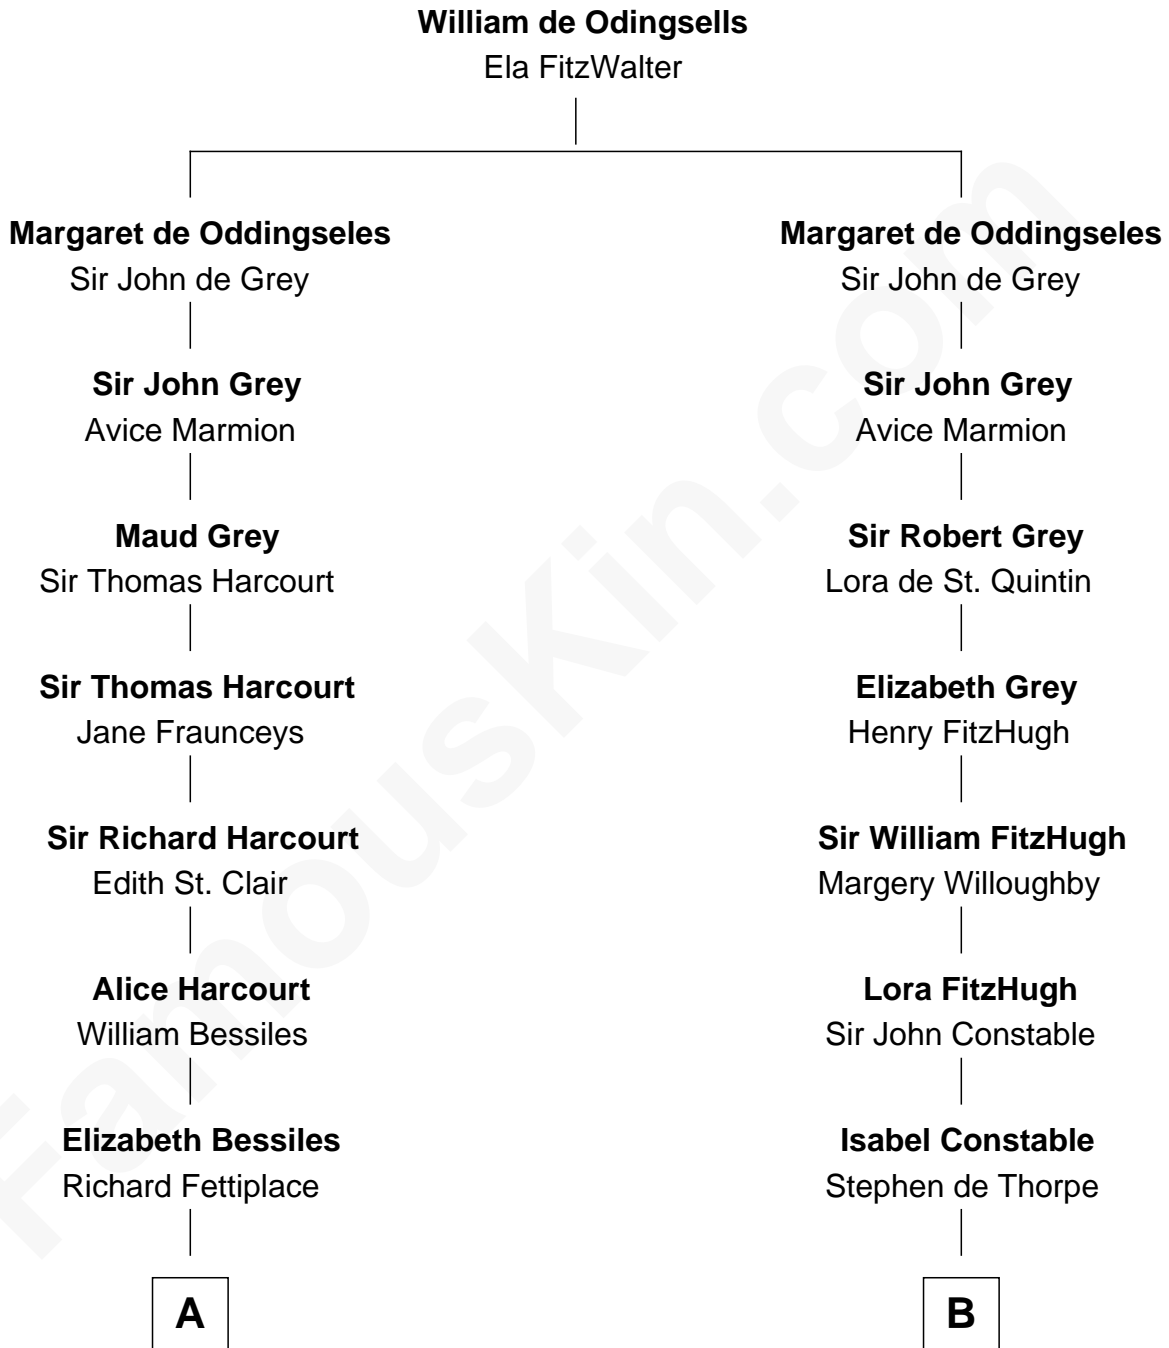

# FamousKin.com Relationship Chart of John Adams Morgan

1952 Olympic Sailing Gold Medalist

18th cousin 2 times removed of

**Charles A. Pillsbury**

Co-Founder of C.A. Pillsbury Co.

**C**

**Frances Cadwallader Crowninshield**

John Quincy Adams

**Charles Francis Adams**

Frances Lovering

**Catherine Frances Lovering Adams**

Henry Sturgis Morgan

**John Adams Morgan**

*Olympic Gold Medalist*

**D**