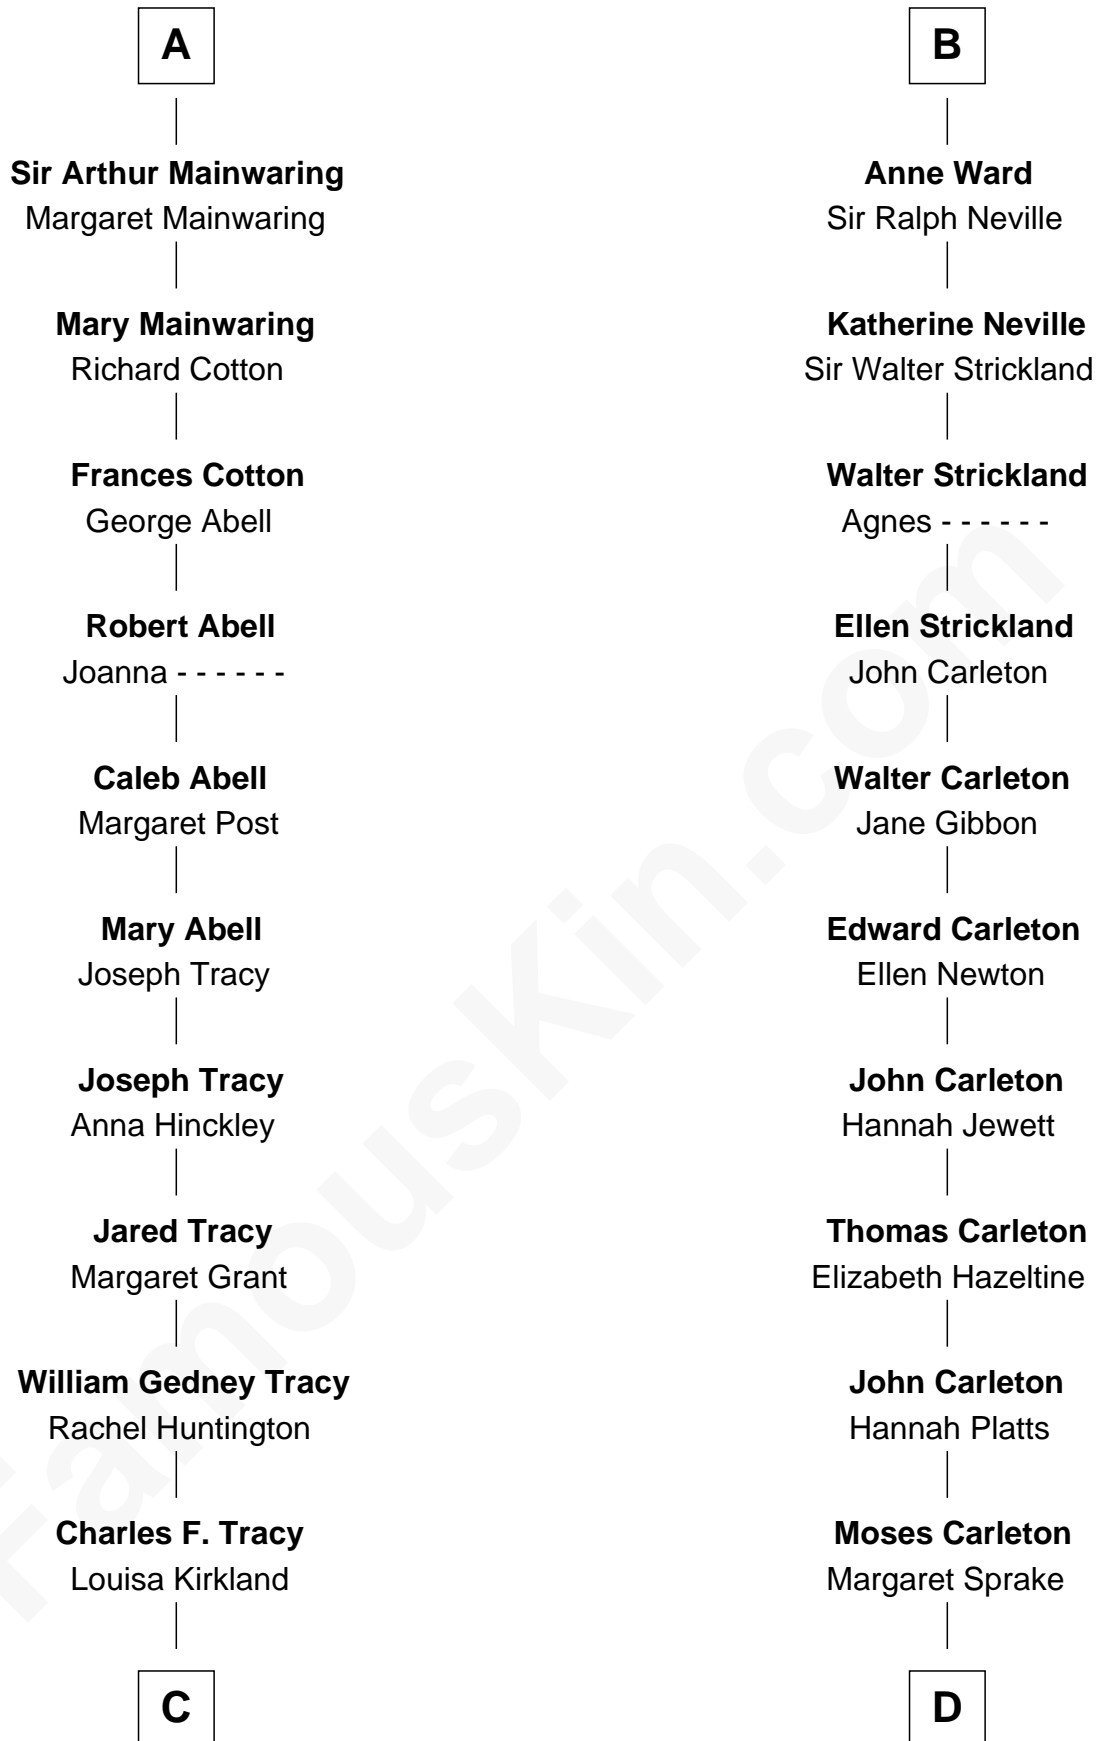

# FamousKin.com Relationship Chart of

**John Adams Morgan**  
1952 Olympic Sailing Gold Medalist

19th cousin 1 time removed of

**Charles A. Pillsbury**  
Co-Founder of C.A. Pillsbury Co.

**C**

**Frances Louisa Tracy**

John Pierpont Morgan

**John Pierpont Morgan**

Jane Norton Grew

**Henry Sturgis Morgan**

Catherine Frances Lovering Adams

**John Adams Morgan**

*Olympic Gold Medalist*

**D**