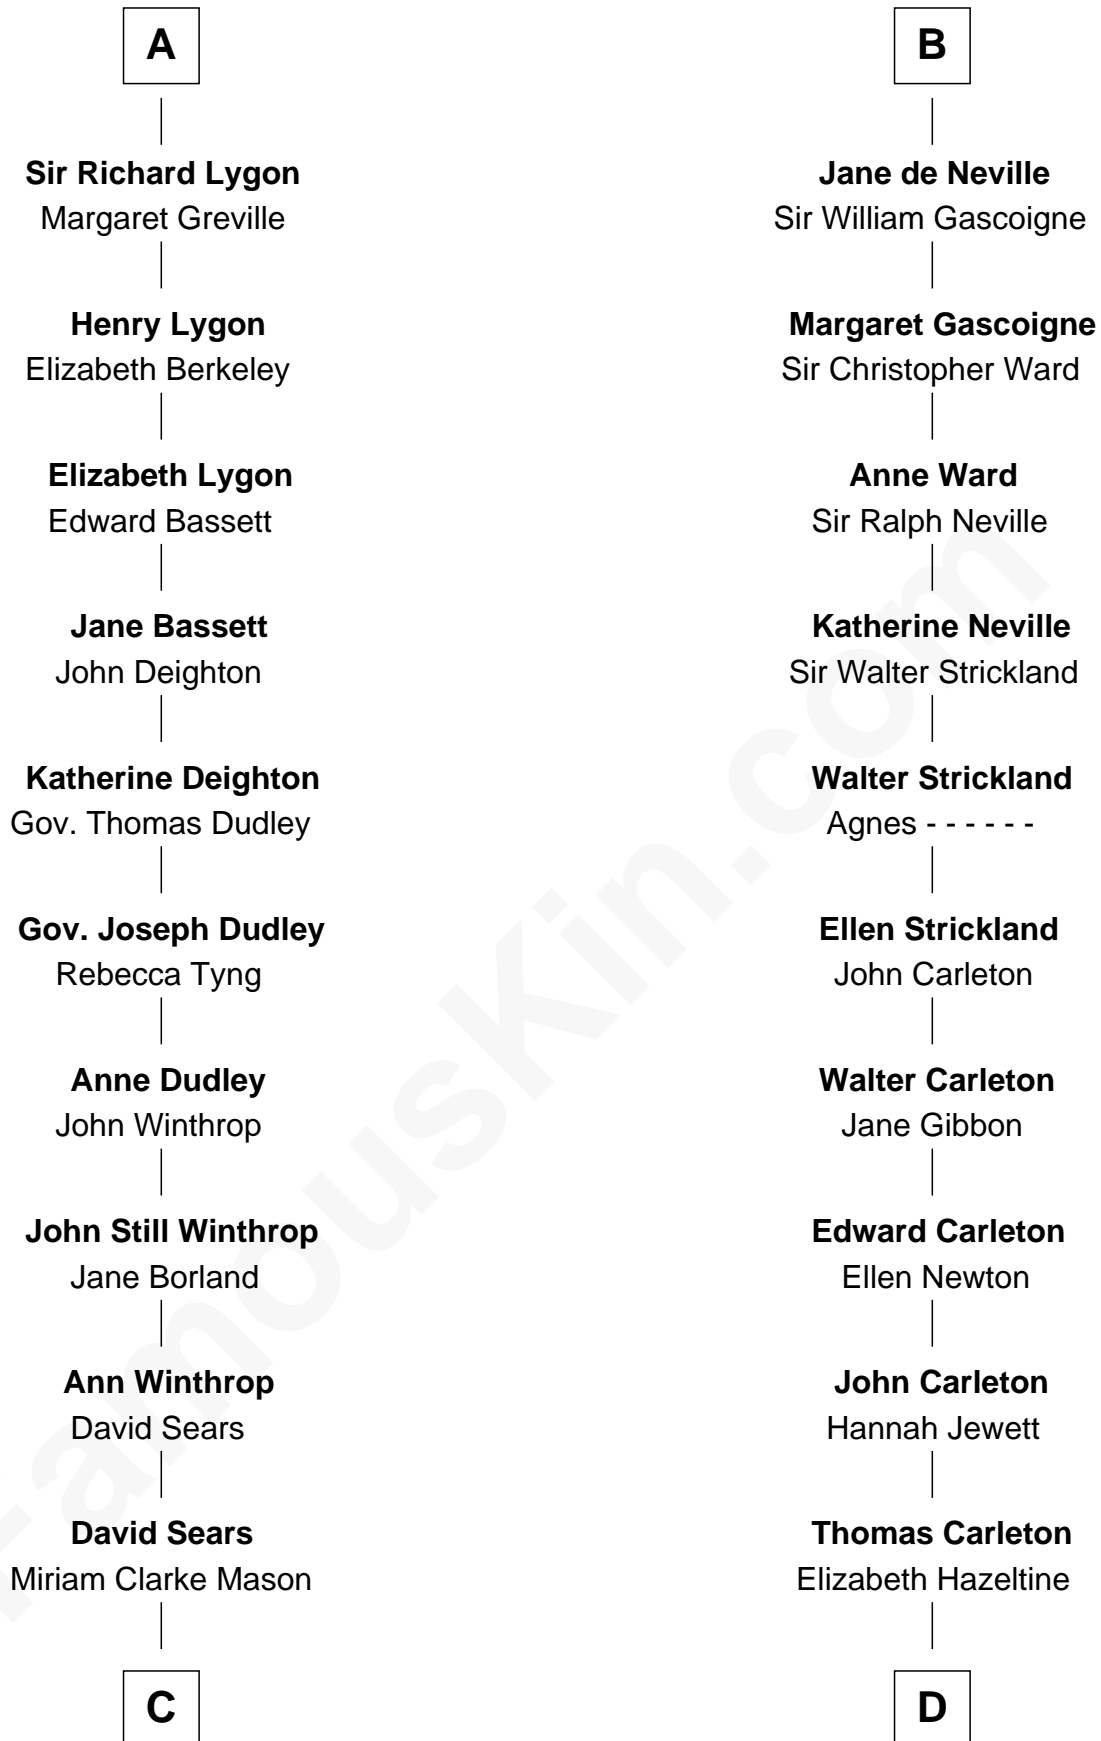

FamousKin.com Relationship Chart of

John Adams Morgan
1952 Olympic Sailing Gold Medalist

21st cousin of

Charles A. Pillsbury
Co-Founder of C.A. Pillsbury Co.

C

Harriet Elizabeth Sears
George Casper Crowninshield

Frances Cadwallader Crowninshield
John Quincy Adams

Charles Francis Adams
Frances Lovering

Catherine Frances Lovering Adams
Henry Sturgis Morgan

John Adams Morgan
Olympic Gold Medalist

D

John Carleton
Hannah Platts