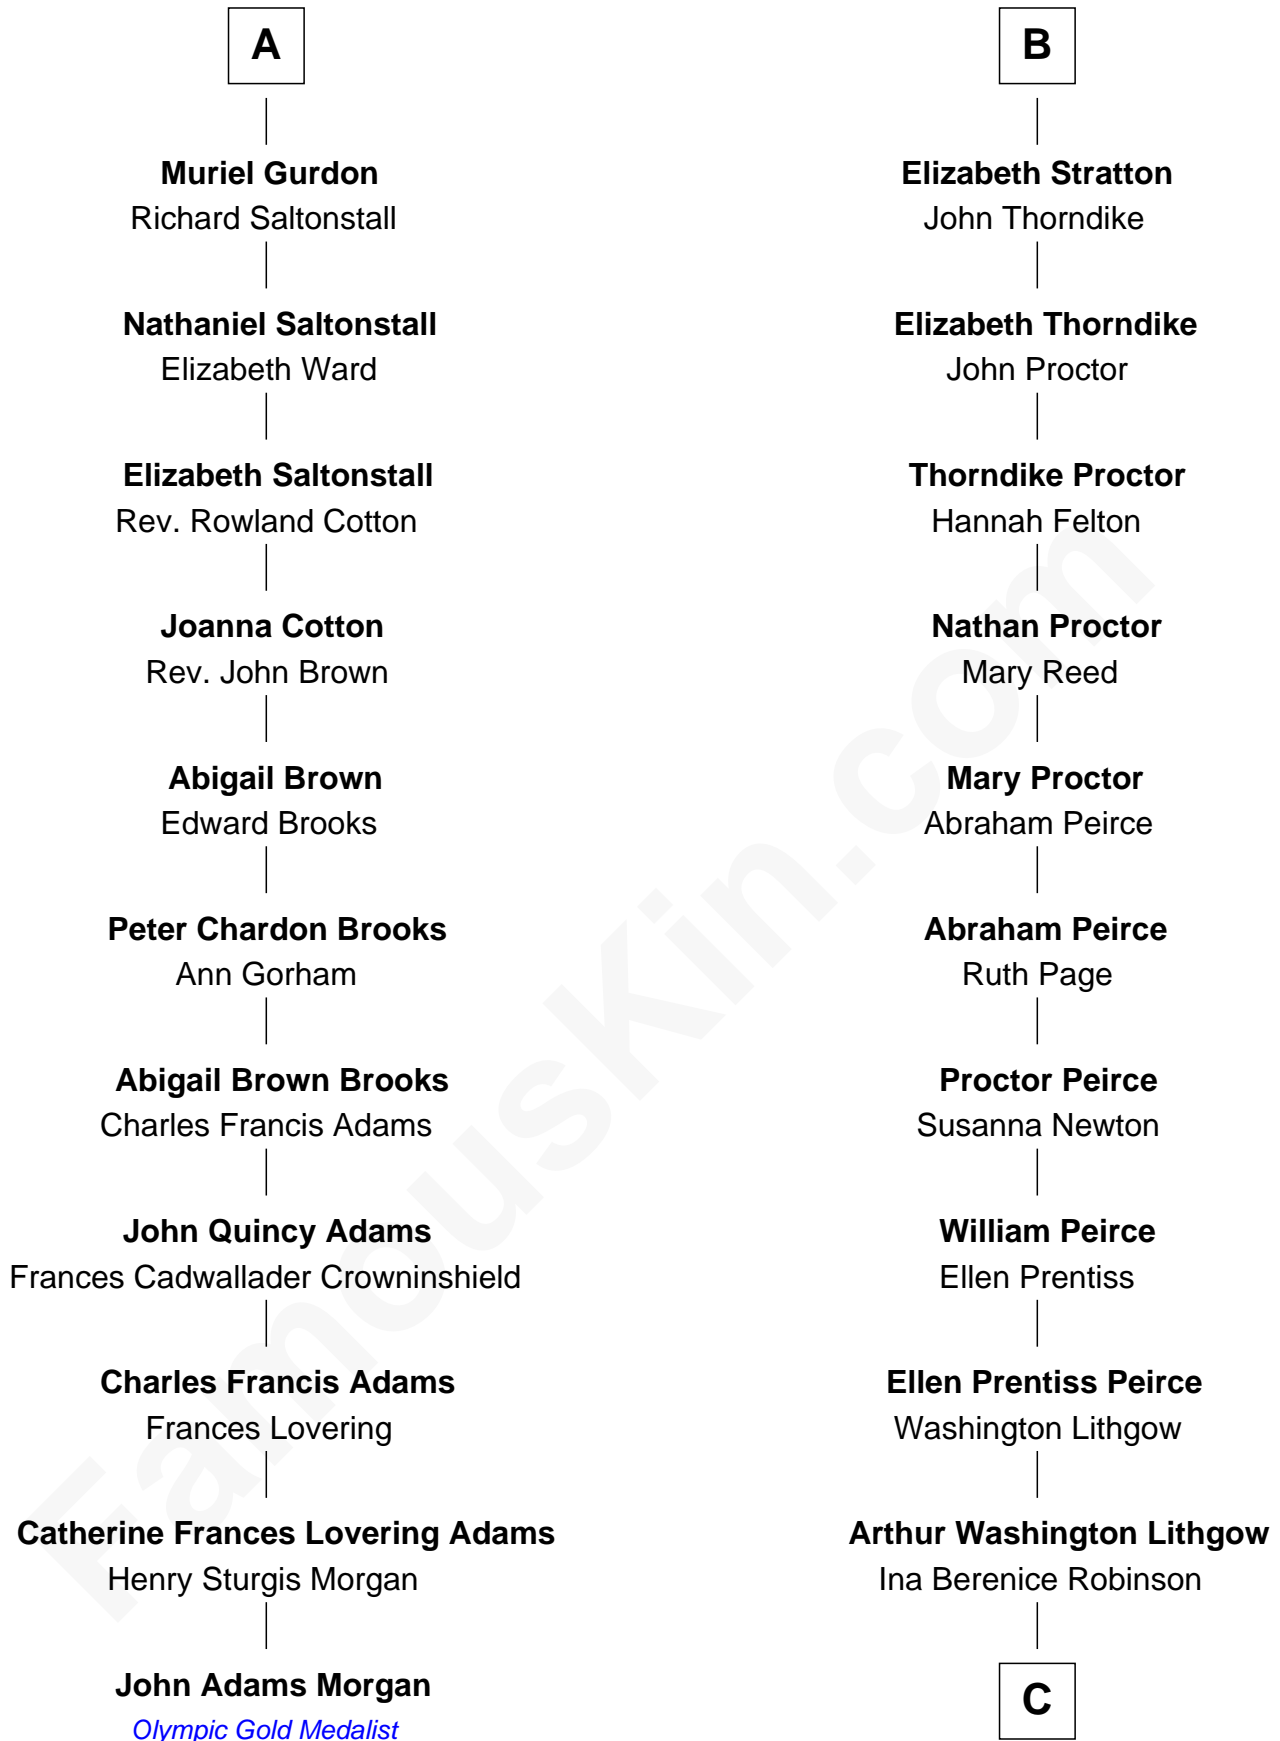

FamousKin.com Relationship Chart of

John Adams Morgan
1952 Olympic Sailing Gold Medalist

17th cousin 1 time removed of

John Lithgow
Stage, TV, and Movie Actor

Sir John Howard
Alice Tendring

Sir Robert Howard
Margaret Mowbray

Henry Howard
Mary Hussey

Sir John Howard
Margaret Chedworth

Elizabeth Howard
Henry Wentworth

Katherine Howard
Sir John Bouchier

Margery Wentworth
Sir William Waldegrave

Jane Bouchier
Edmund Knyvet

Dorothy Waldegrave
Sir John Spring

John Knyvet
Agnes Harcourt

Frances Spring
Edmund Wright

Abigail Knyvet
Martin Sedley

Mary Wright
William Derehaugh

Muriel Sedley
Brampton Gurdon

Anne Derehaugh
John Stratton

A

B