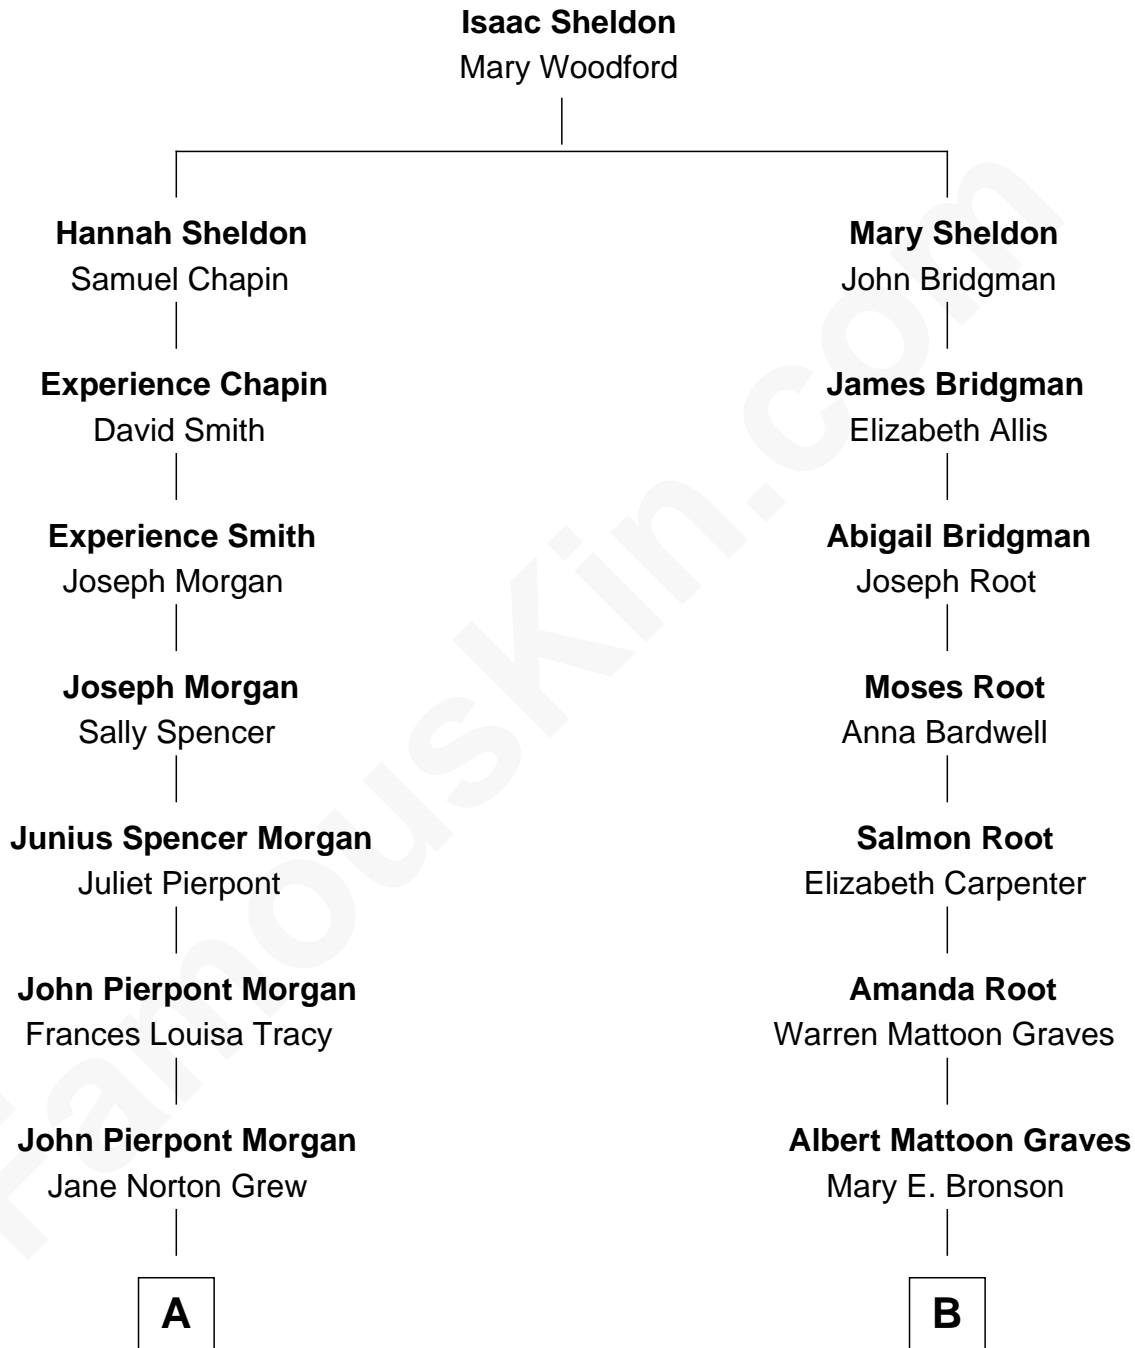

FamousKin.com Relationship Chart of

John Adams Morgan
1952 Olympic Sailing Gold Medalist

8th cousin 1 time removed of

John Lithgow
Stage, TV, and Movie Actor

A

Henry Sturgis Morgan
Catherine Frances Lovering Adams

John Adams Morgan
Olympic Gold Medalist

B

Eva Bronson Graves
Rev. Orlo Josiah Price

Sarah Jane Price
Arthur Washington Lithgow

John Lithgow
Stage, TV, and Movie Actor

FamousKin.com