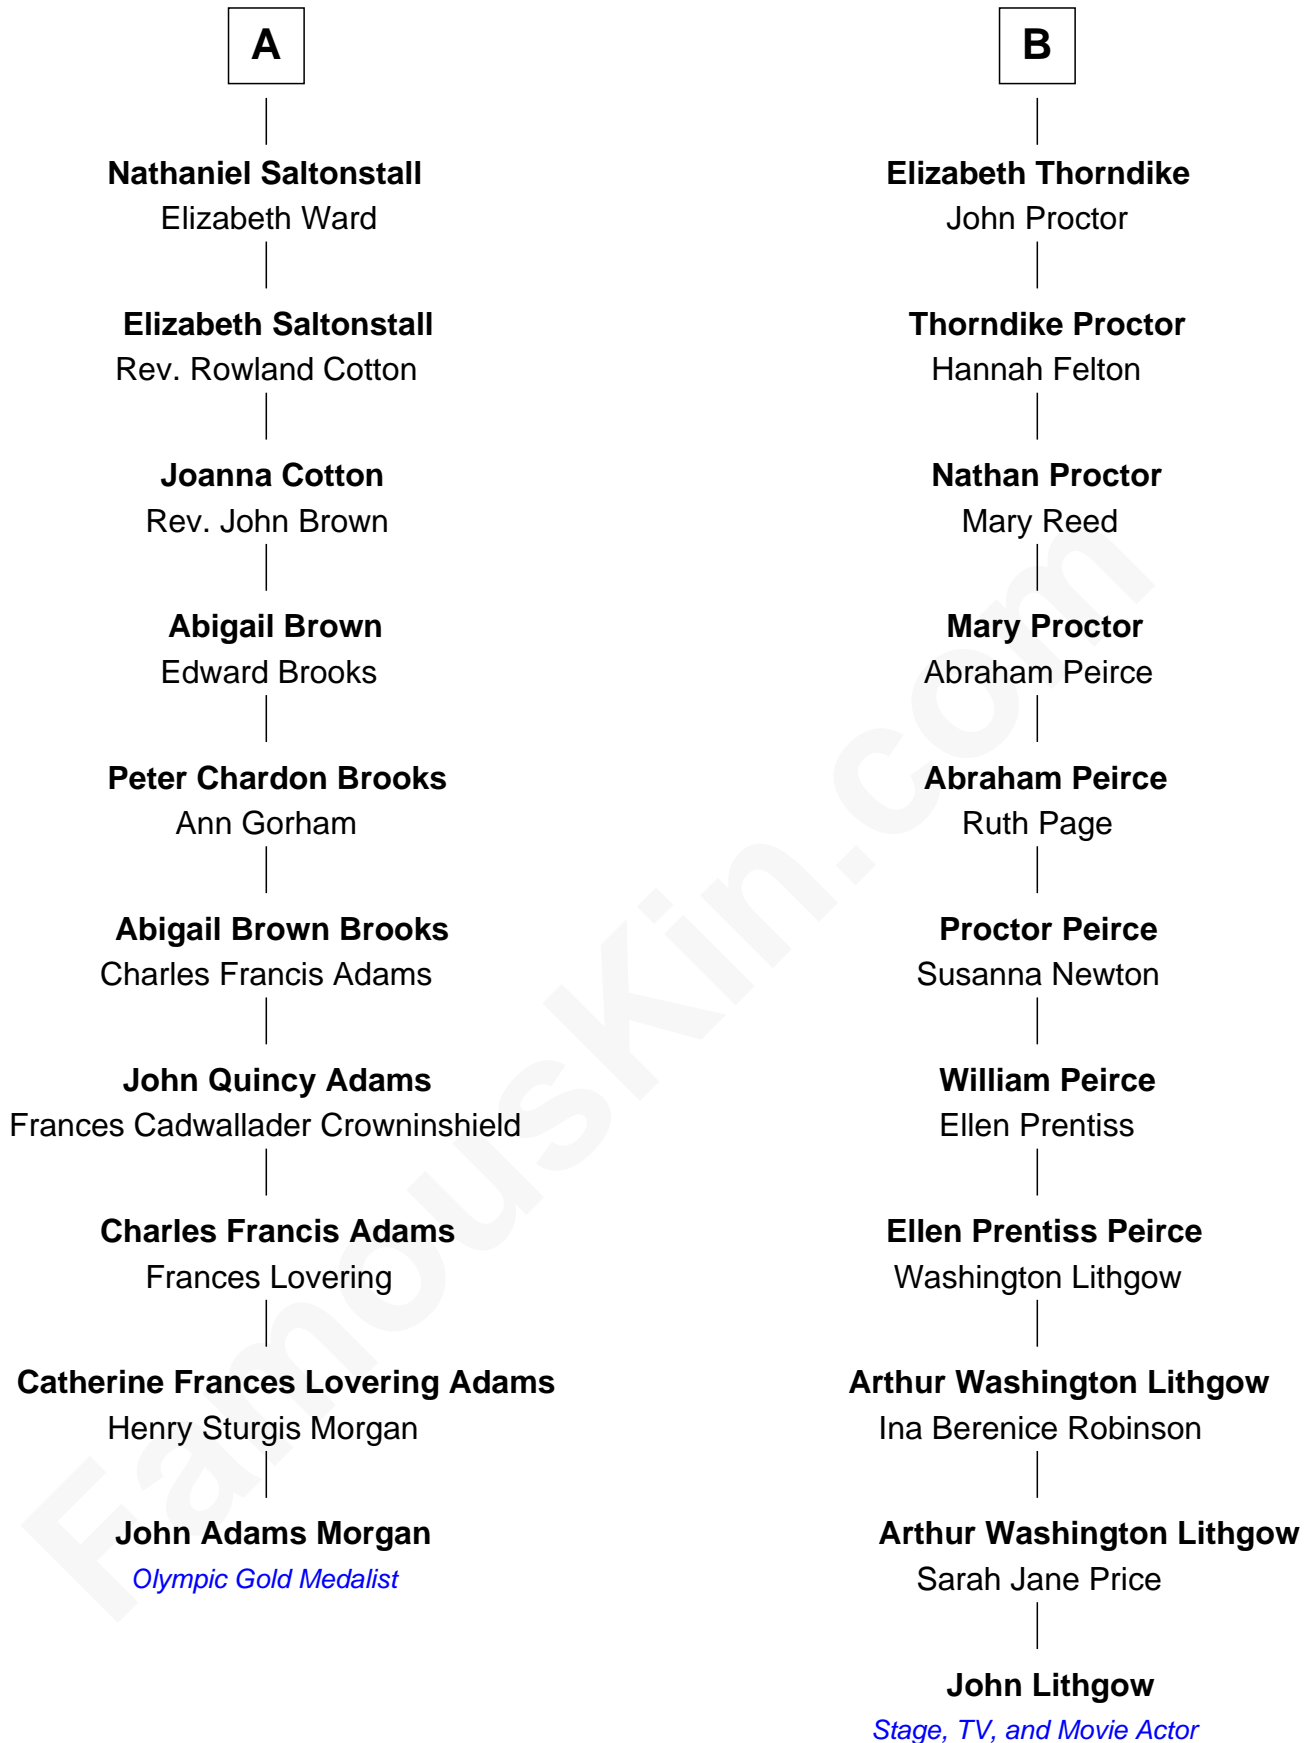

FamousKin.com Relationship Chart of

John Adams Morgan
1952 Olympic Sailing Gold Medalist

16th cousin 1 time removed of

John Lithgow
Stage, TV, and Movie Actor

John Lithgow photo by [David Shankbone](#) (CC BY-SA 3.0)