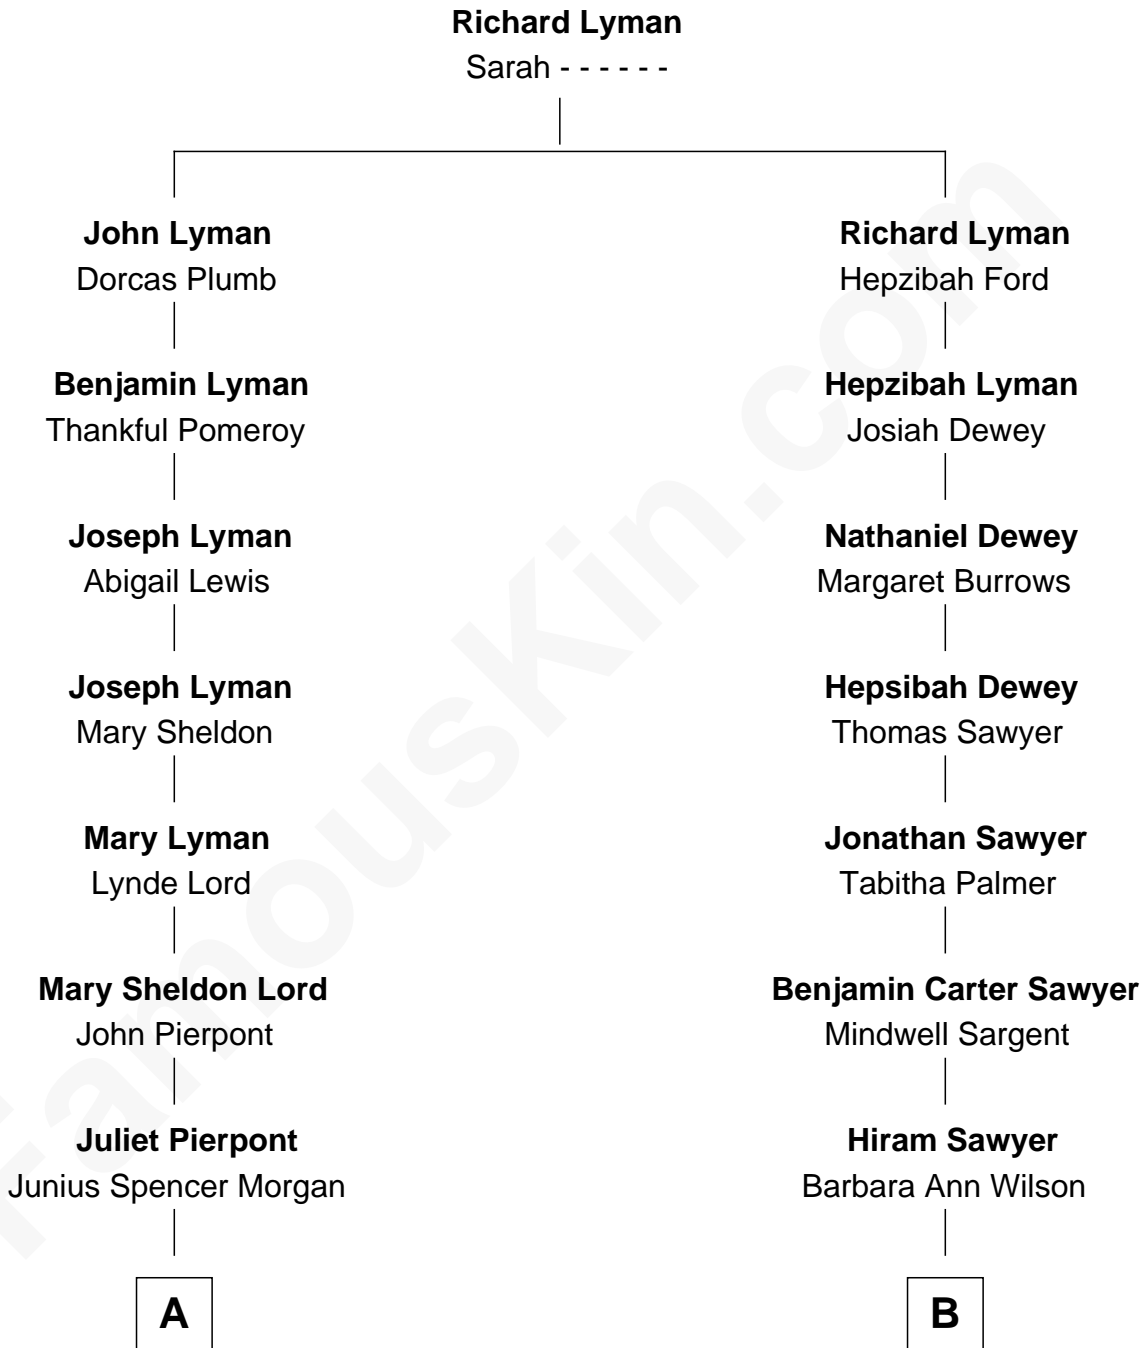

FamousKin.com Relationship Chart of

John Adams Morgan
1952 Olympic Sailing Gold Medalist

10th cousin 1 time removed of

David Hyde Pierce
Stage, TV, and Movie Actor

A

John Pierpont Morgan

Frances Louisa Tracy

John Pierpont Morgan

Jane Norton Grew

Henry Sturgis Morgan

Catherine Frances Lovering Adams

John Adams Morgan

Olympic Gold Medalist

B

Hannah Sawyer