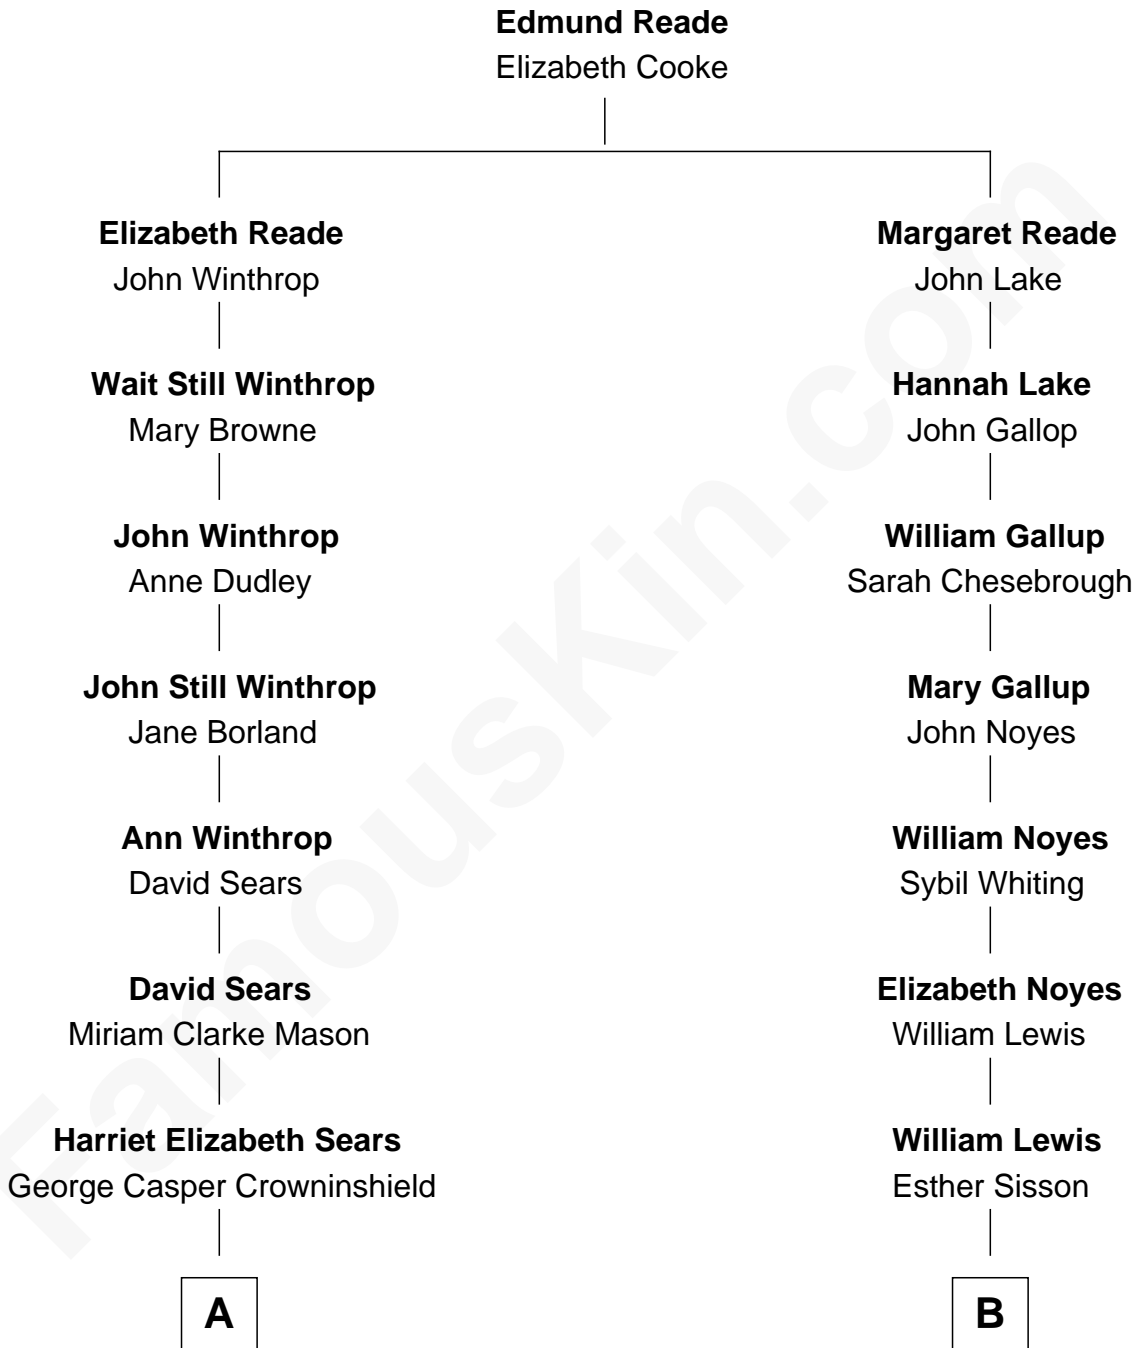

# FamousKin.com Relationship Chart of

**John Adams Morgan**  
1952 Olympic Sailing Gold Medalist

10th cousin 1 time removed of

**David Hyde Pierce**  
Stage, TV, and Movie Actor

**A**

**Frances Cadwallader Crowninshield**

John Quincy Adams

**Charles Francis Adams**

Frances Lovering

**Catherine Frances Lovering Adams**

Henry Sturgis Morgan

**John Adams Morgan**

*Olympic Gold Medalist*

**B**

**William Henry Lewis**

Caroline Page Thayer

**Mary Annie Lewis**

George W. Hyde

**Helen E. Hyde**

Arthur J. Pierce

**George Hyde Pierce**

Laura Marie Hughes