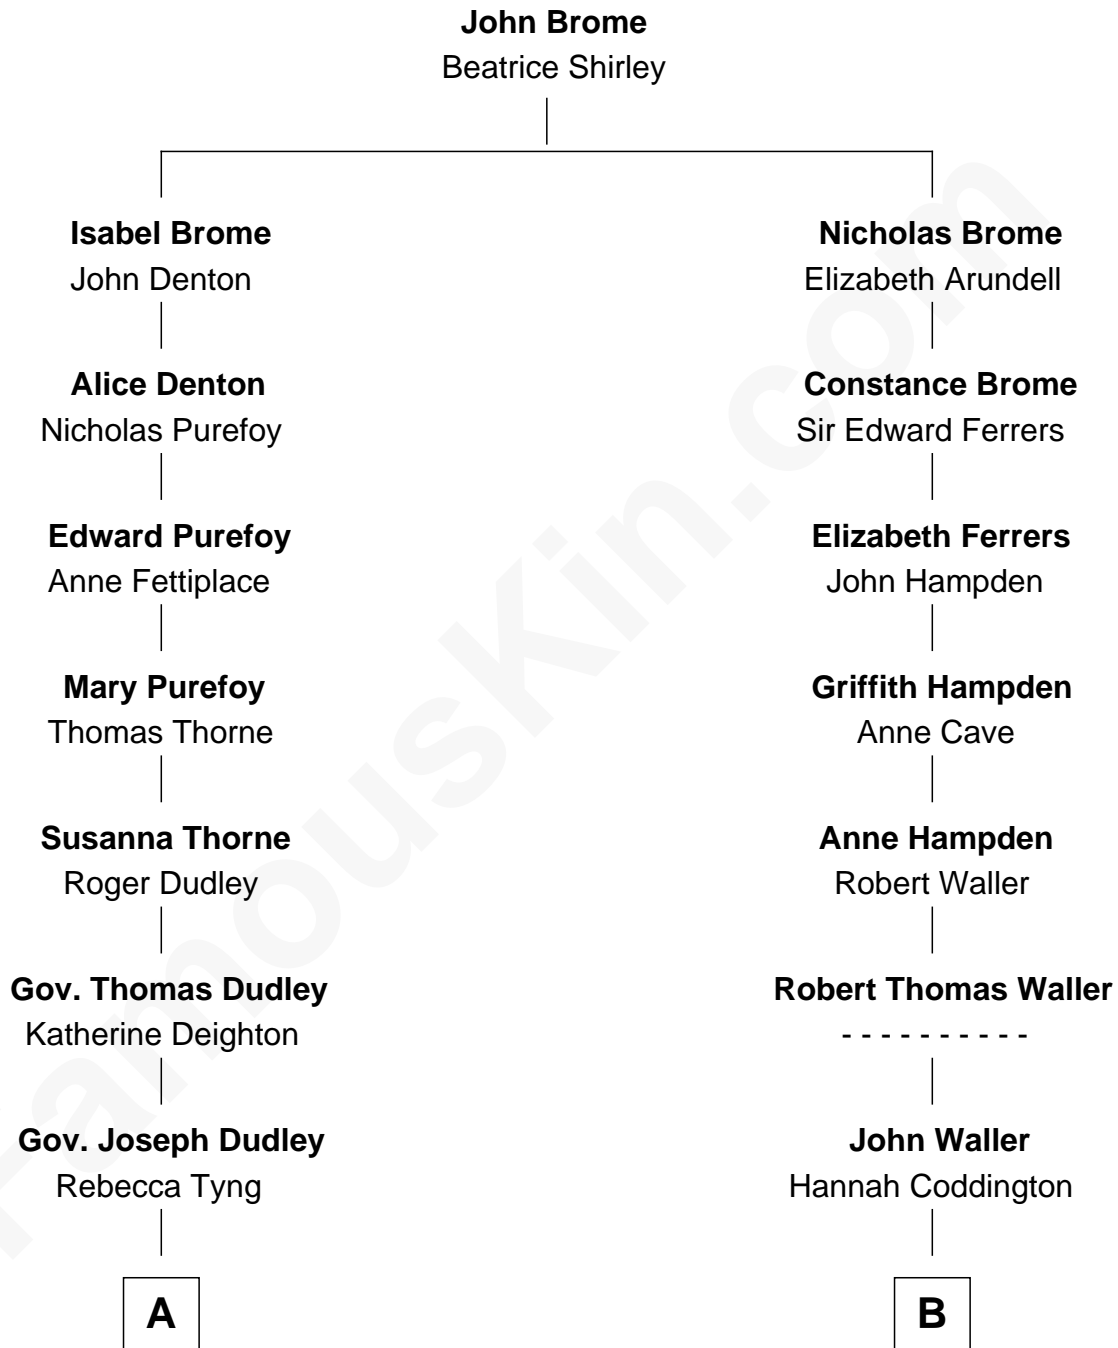

FamousKin.com Relationship Chart of

John Adams Morgan
1952 Olympic Sailing Gold Medalist

15th cousin of

John McCain
U.S. Senator from Arizona

A

Anne Dudley
John Winthrop

John Still Winthrop
Jane Borland

Ann Winthrop
David Sears

David Sears
Miriam Clarke Mason

Harriet Elizabeth Sears
George Casper Crowninshield

Frances Cadwallader Crowninshield
John Quincy Adams

Charles Francis Adams
Frances Lovering

Catherine Frances Lovering Adams
Henry Sturgis Morgan

Katherine Davey Vaulx
Adm. John Sidney McCain

Adm. John Sidney McCain
Roberta Wright

John McCain
U.S. Senator from Arizona