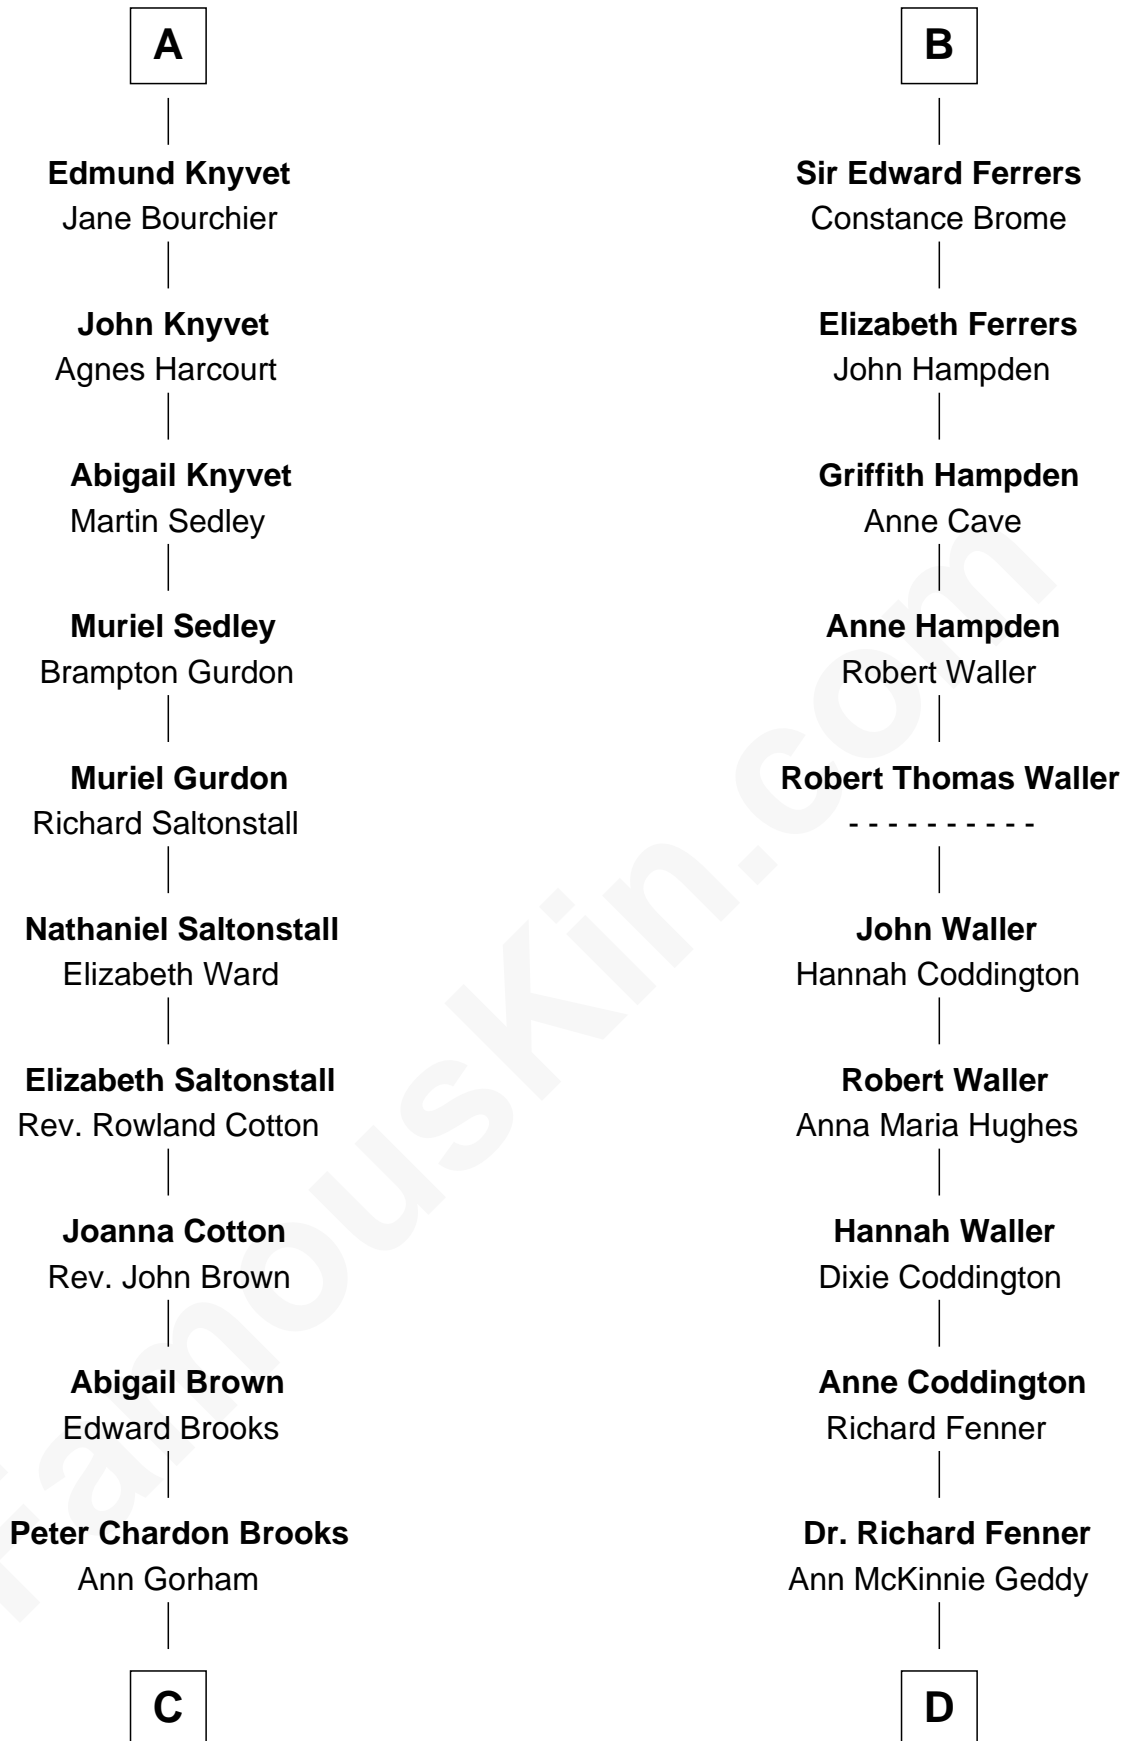

FamousKin.com Relationship Chart of

John Adams Morgan
1952 Olympic Sailing Gold Medalist

21st cousin of

John McCain
U.S. Senator from Arizona

C

Abigail Brown Brooks

Charles Francis Adams

John Quincy Adams

Eliza Geddy Fenner

James Vaulx

James Junius Vaulx

Margaret Garside

Katherine Davey Vaulx

Adm. John Sidney McCain

Adm. John Sidney McCain

Roberta Wright