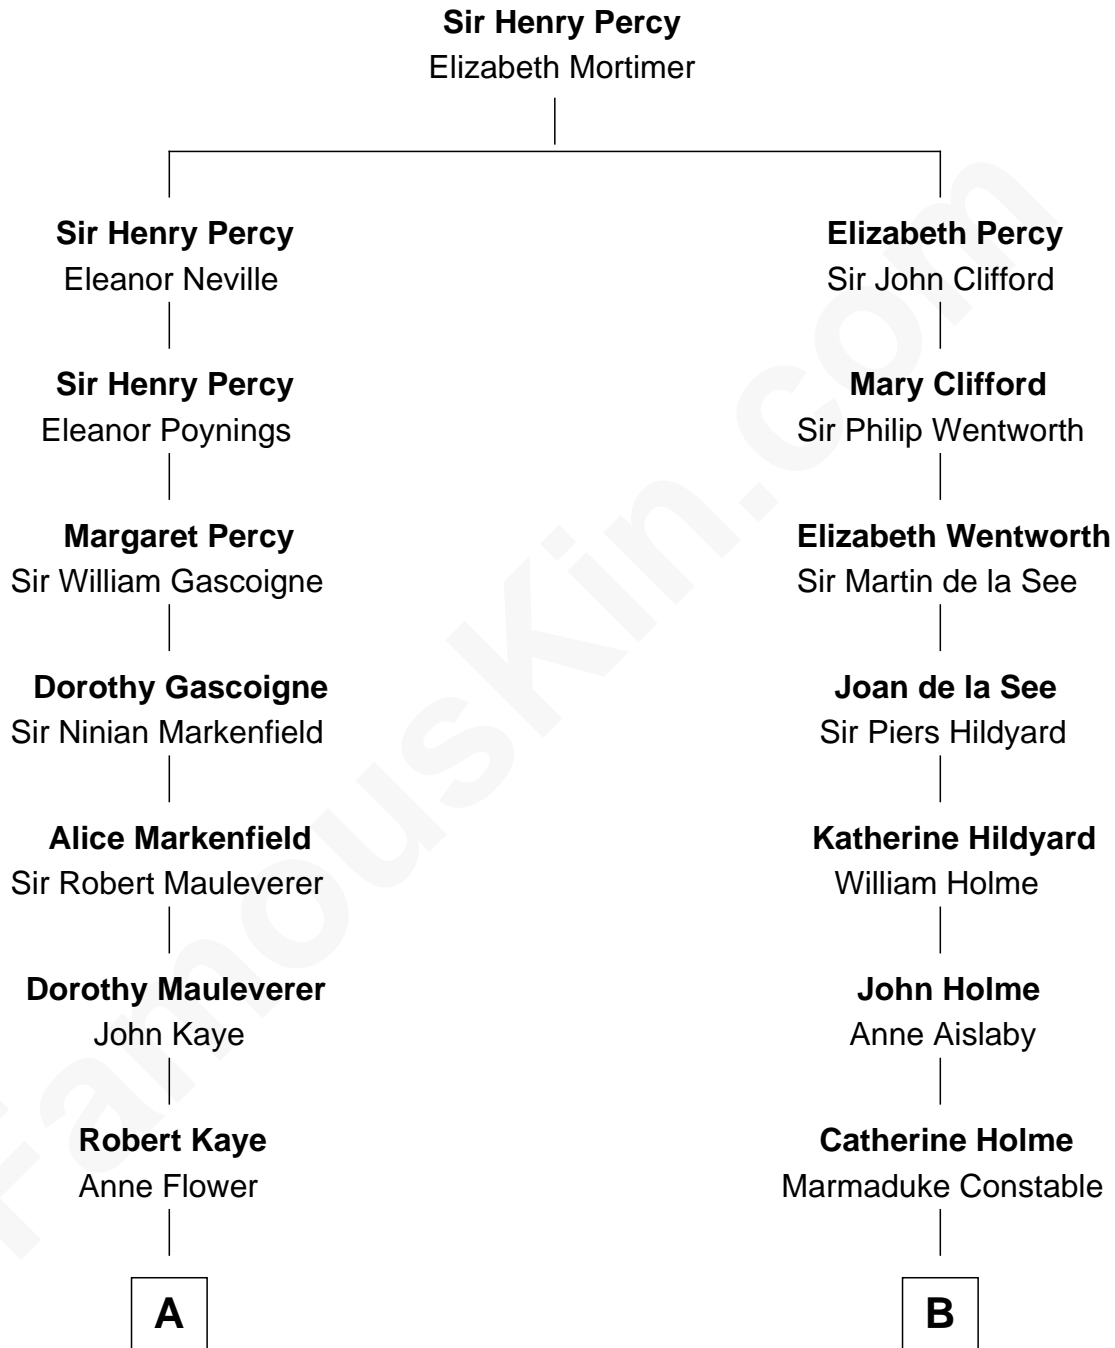

FamousKin.com Relationship Chart of John Adams Morgan

1952 Olympic Sailing Gold Medalist

18th cousin 2 times removed of

Illeana Douglas

TV and Movie Actress

C

Catherine Frances Lovering Adams

Henry Sturgis Morgan

John Adams Morgan

Olympic Gold Medalist

D

Lena Priscilla Shackelford

Edouard Gregory Hesselberg

Melvyn Edouard Hesselberg

Rosalind Hightower

Gregory Hesselberg