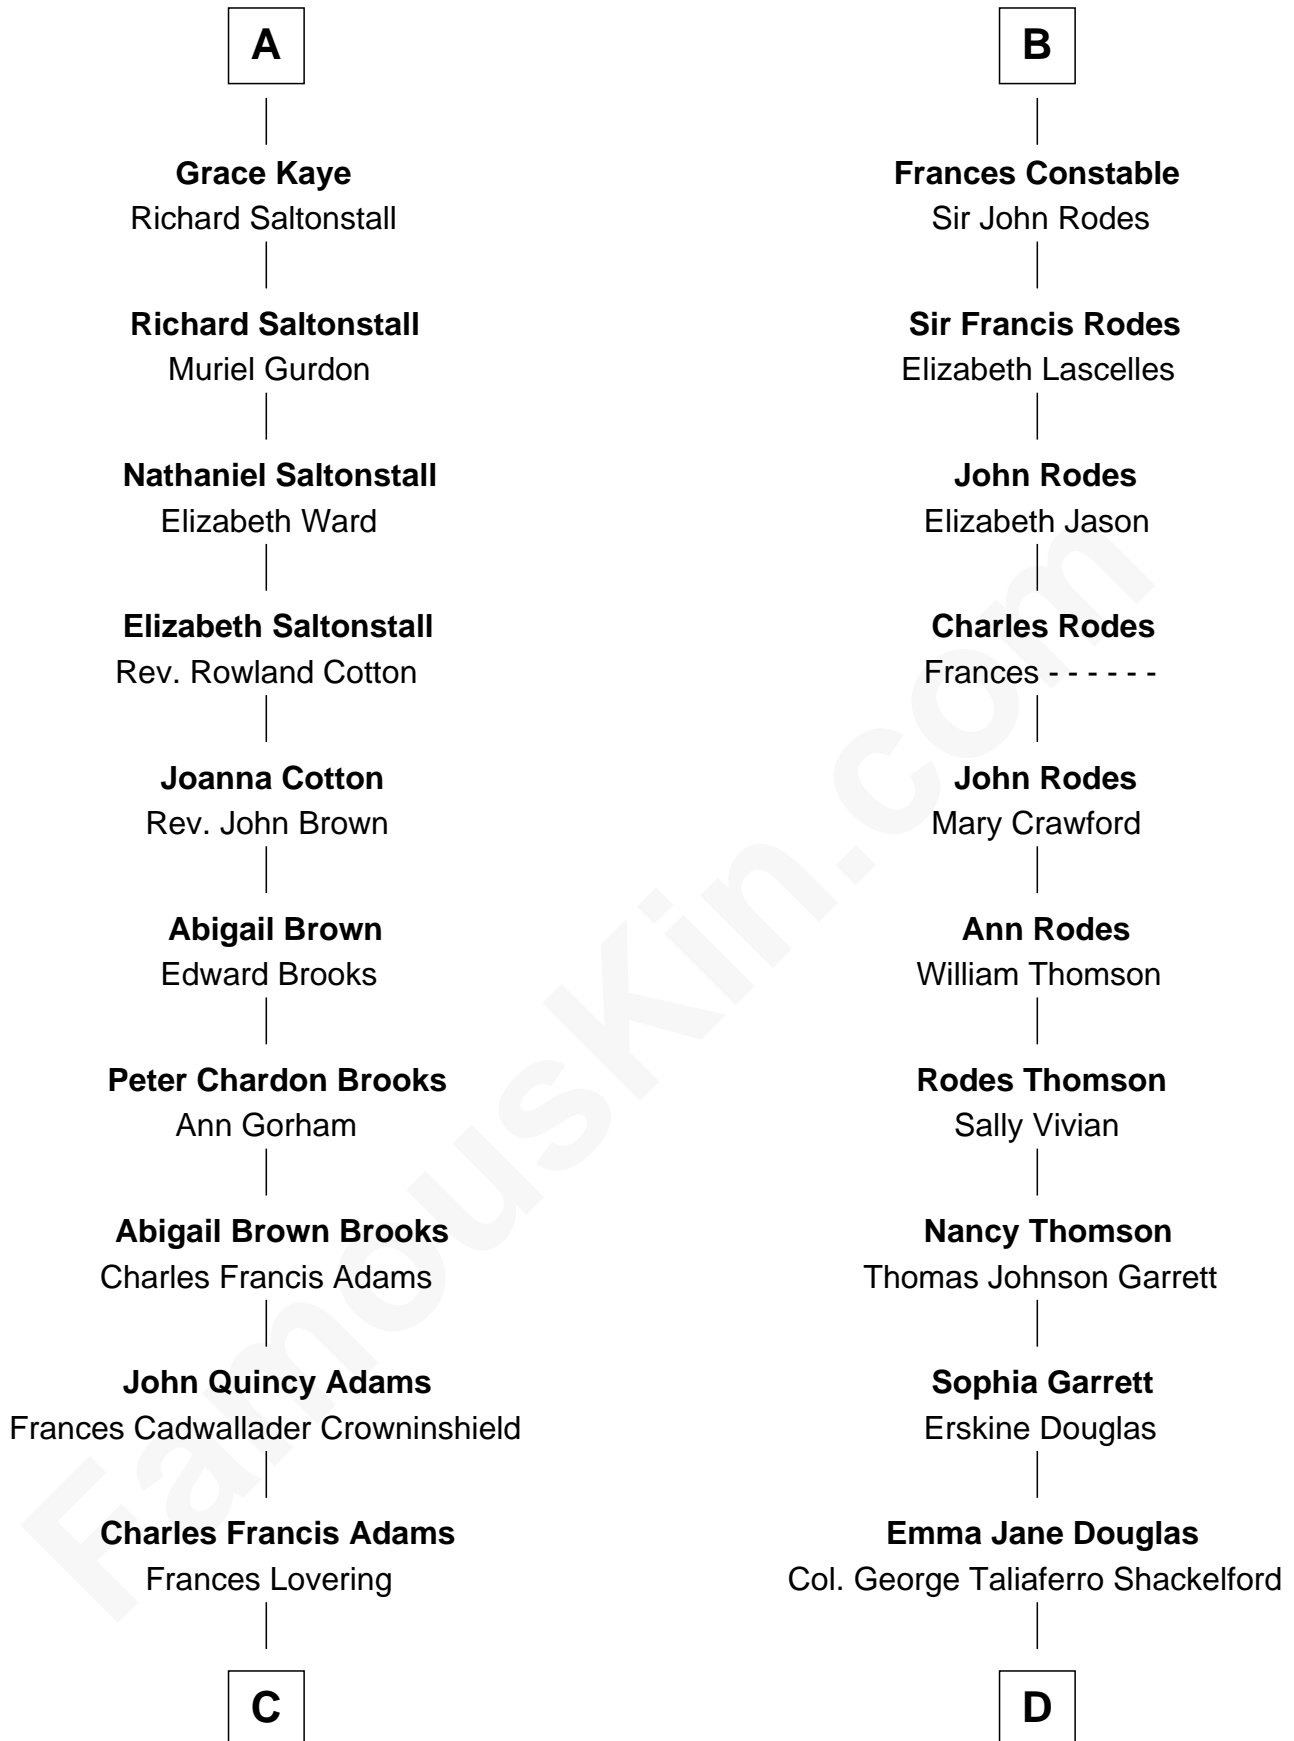

FamousKin.com Relationship Chart of John Adams Morgan

1952 Olympic Sailing Gold Medalist

18th cousin 2 times removed of

Illeana Douglas

TV and Movie Actress

C

Catherine Frances Lovering Adams

Henry Sturgis Morgan