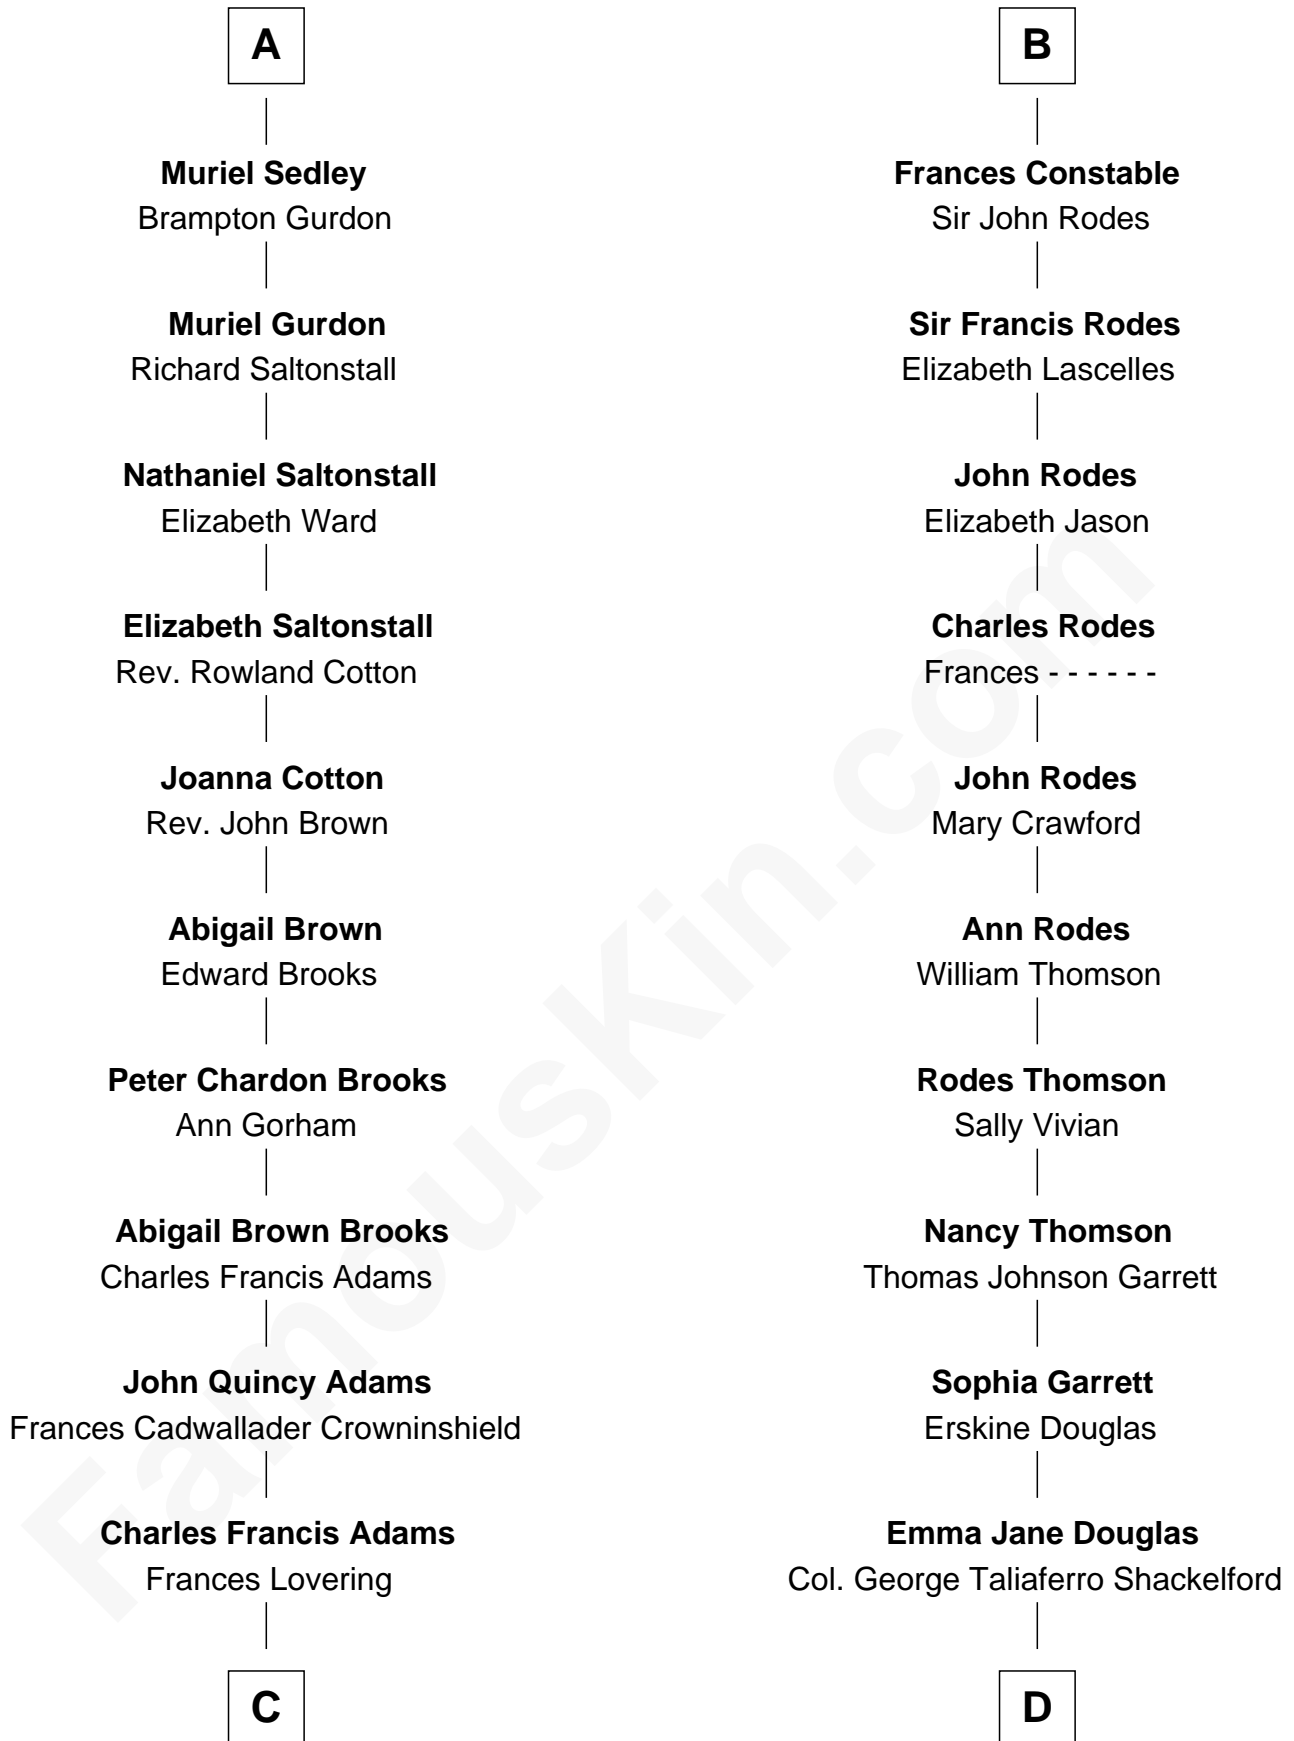

FamousKin.com Relationship Chart of

John Adams Morgan
1952 Olympic Sailing Gold Medalist

18th cousin 2 times removed of

Illeana Douglas
TV and Movie Actress

C

Catherine Frances Lovering Adams

Henry Sturgis Morgan