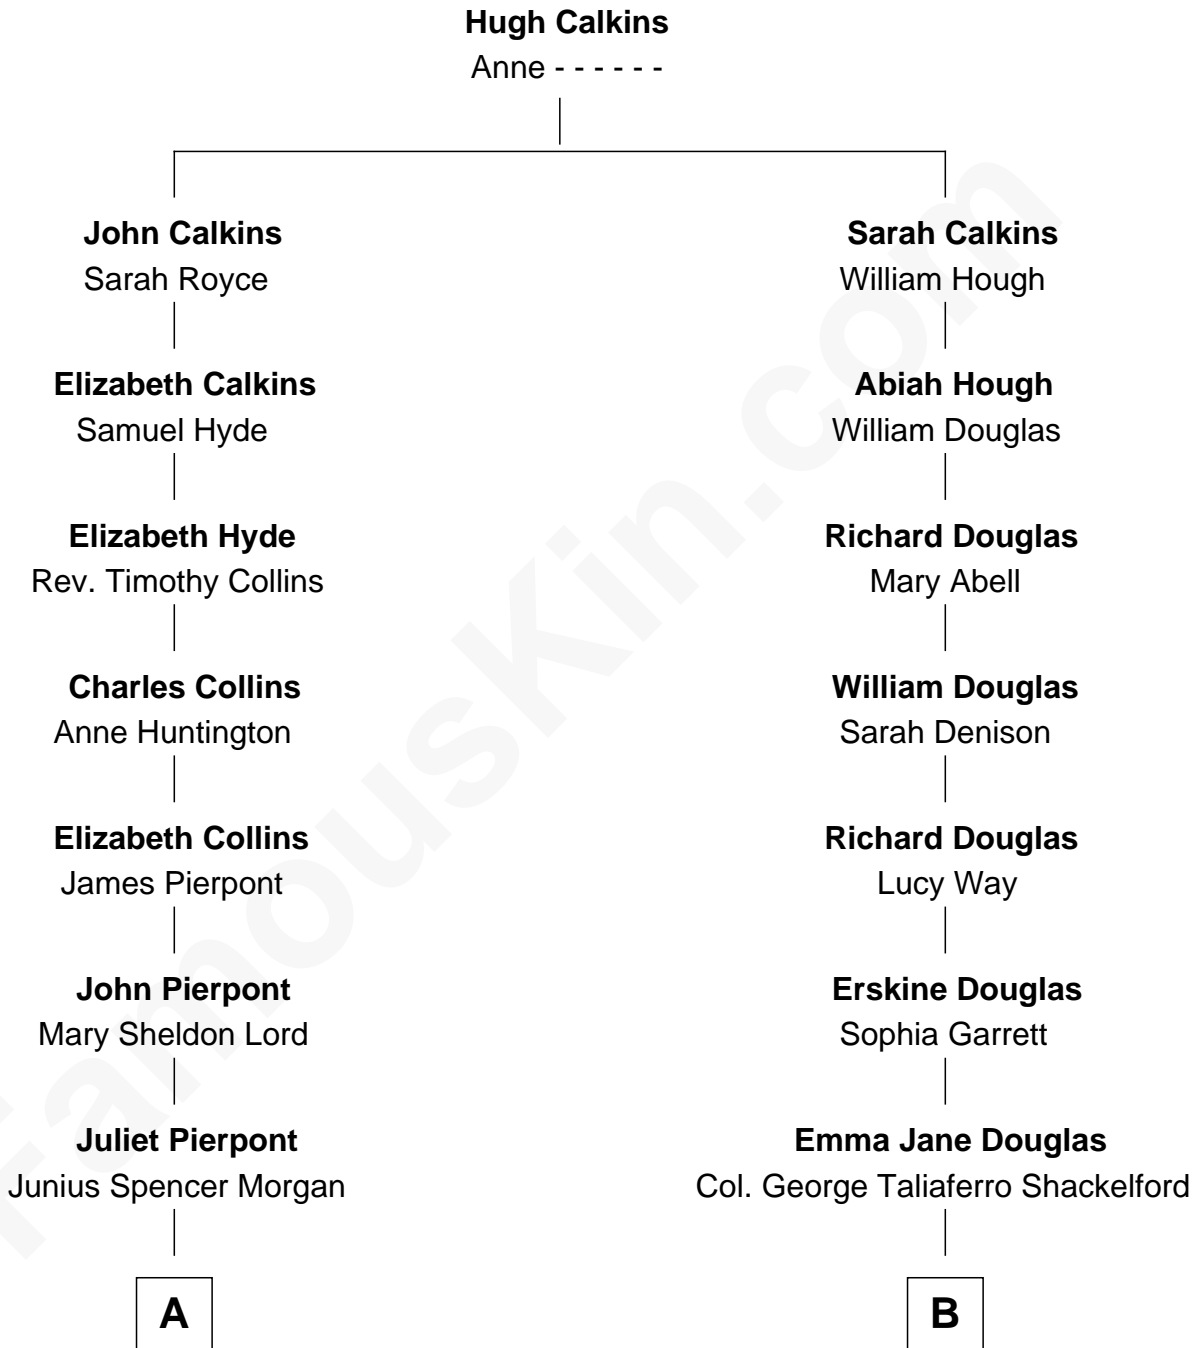

FamousKin.com Relationship Chart of

John Adams Morgan
1952 Olympic Sailing Gold Medalist

8th cousin 2 times removed of

Melvyn Douglas
Movie Actor

A

John Pierpont Morgan
Frances Louisa Tracy

John Pierpont Morgan
Jane Norton Grew