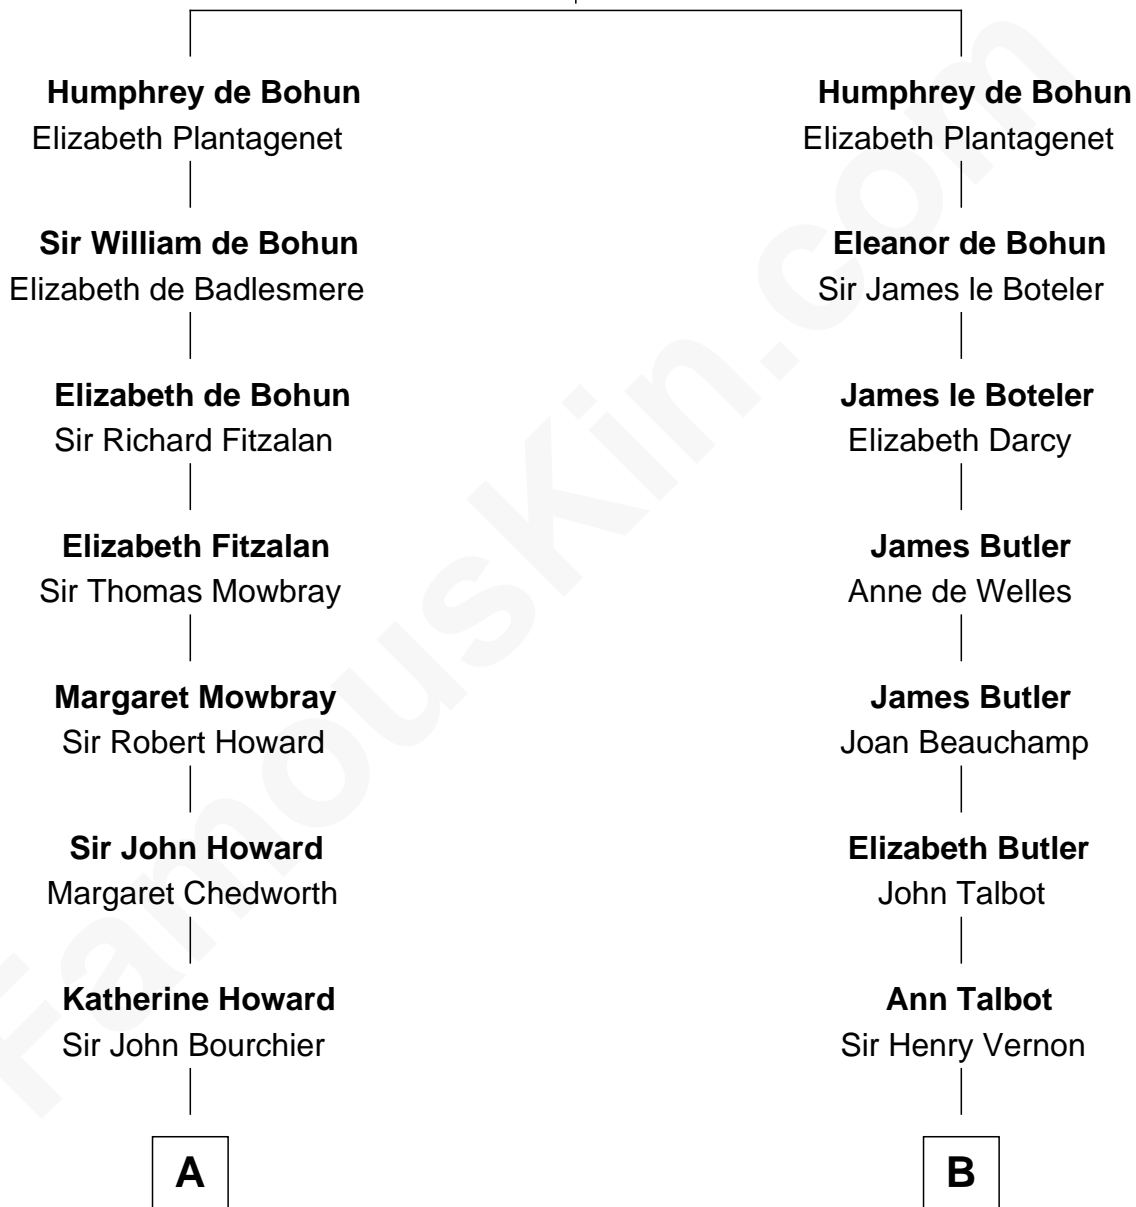

FamousKin.com Relationship Chart of

John Adams Morgan
1952 Olympic Sailing Gold Medalist

20th cousin 1 time removed of

Melvyn Douglas
Movie Actor

Humphrey de Bohun
Maud de Fiennes

C

Abigail Brown Brooks
Charles Francis Adams

John Quincy Adams
Frances Cadwallader Crowninshield

Charles Francis Adams
Frances Lovering

Catherine Frances Lovering Adams
Henry Sturgis Morgan

John Adams Morgan
Olympic Gold Medalist

D

Erskine Douglas
Sophia Garrett

Emma Jane Douglas
Col. George Taliaferro Shackelford

Lena Priscilla Shackelford
Edouard Gregory Hesselberg

Melvyn Douglas
Movie Actor