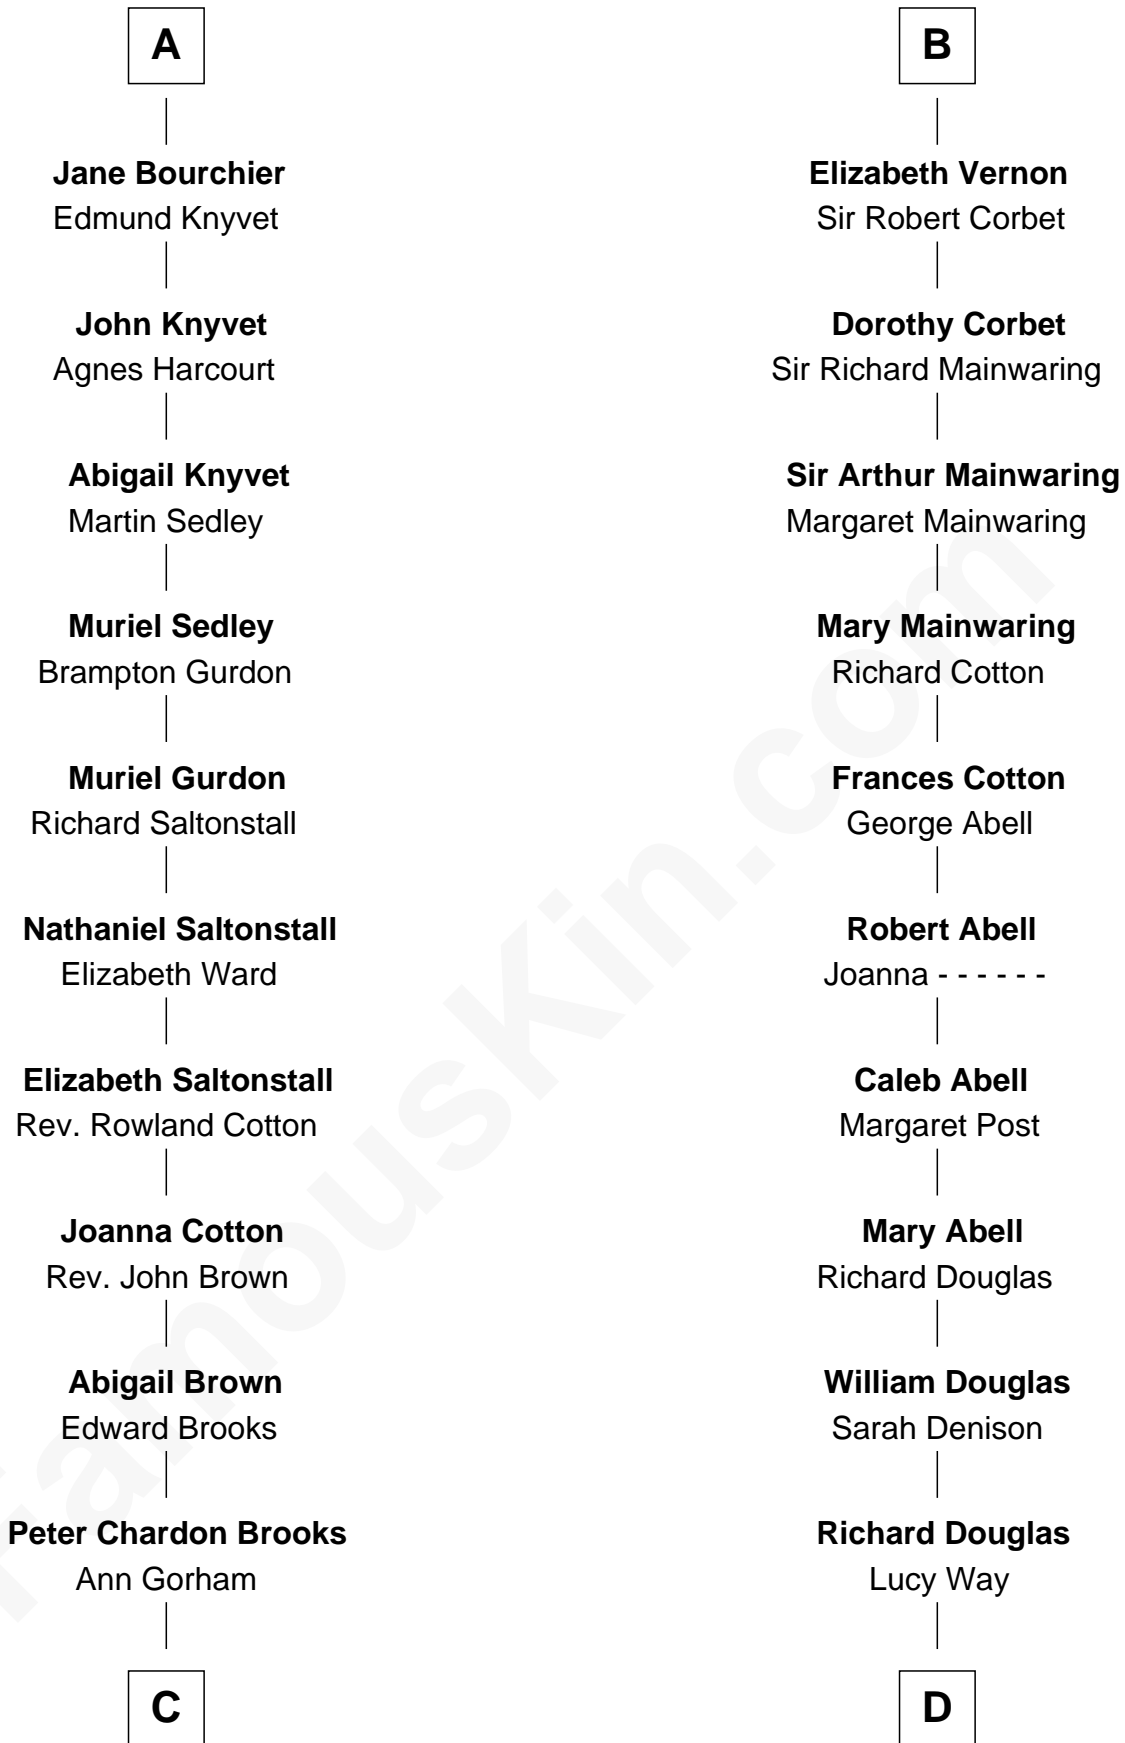

FamousKin.com Relationship Chart of

John Adams Morgan
1952 Olympic Sailing Gold Medalist

20th cousin 1 time removed of

Melvyn Douglas
Movie Actor

Humphrey de Bohun
Maud de Fiennes

C

Abigail Brown Brooks
Charles Francis Adams

John Quincy Adams
Frances Cadwallader Crowninshield

Charles Francis Adams
Frances Lovering

Catherine Frances Lovering Adams
Henry Sturgis Morgan

John Adams Morgan
Olympic Gold Medalist

D

Erskine Douglas
Sophia Garrett