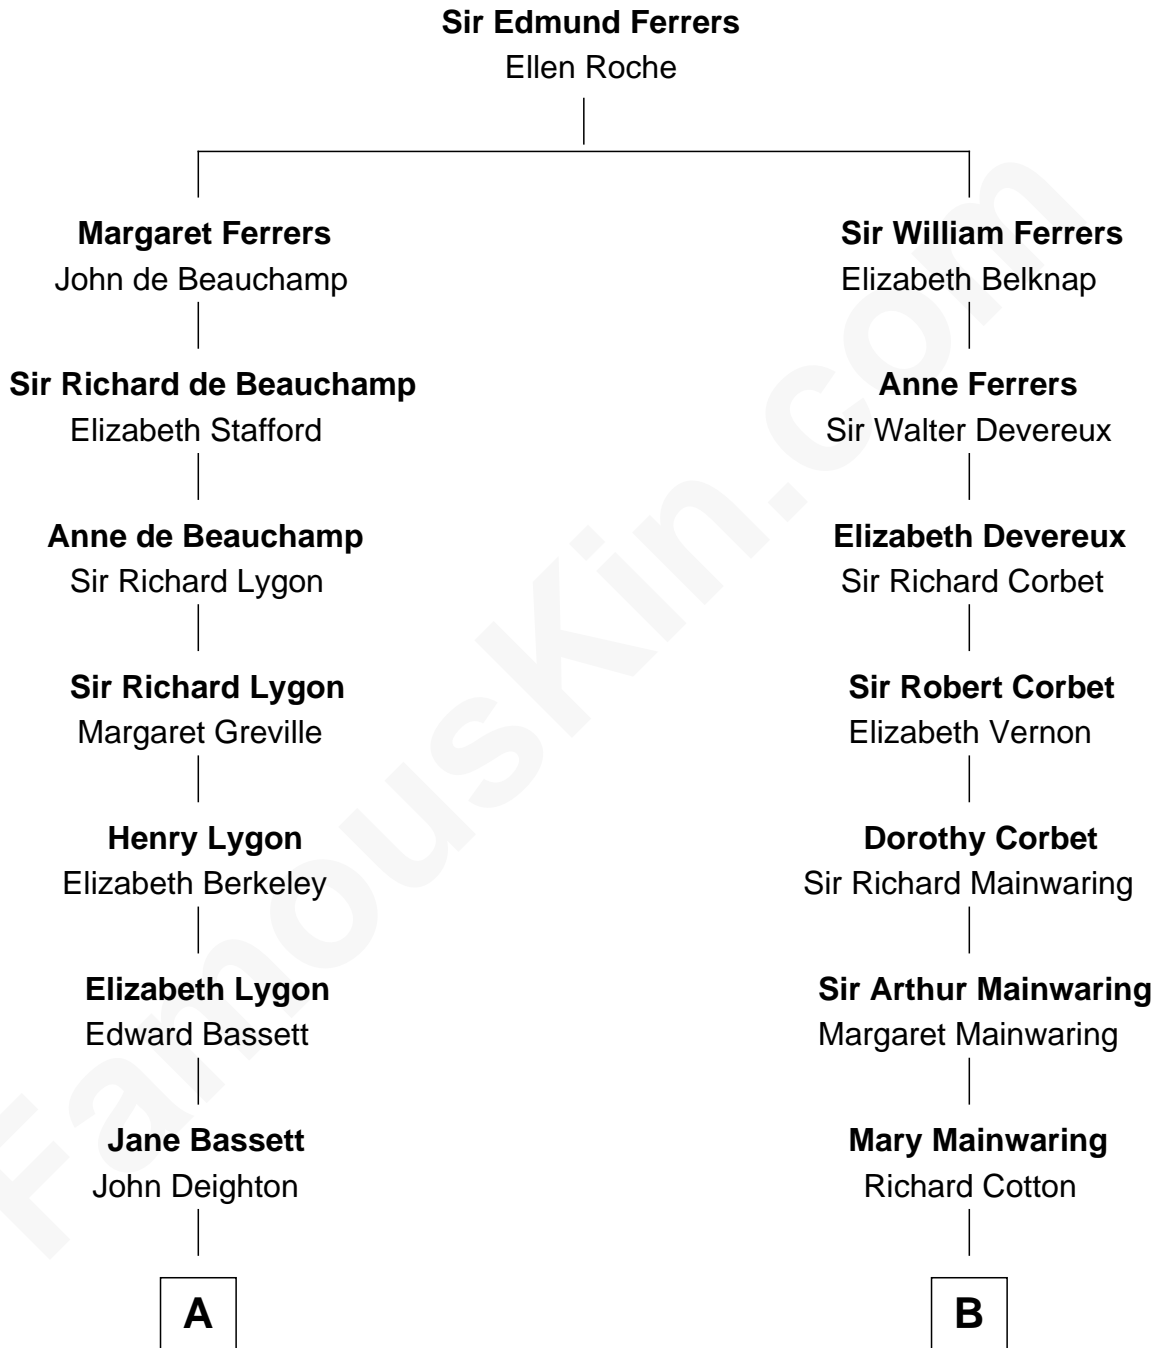

FamousKin.com Relationship Chart of

John Adams Morgan
1952 Olympic Sailing Gold Medalist

16th cousin 1 time removed of

Melvyn Douglas
Movie Actor

A

Katherine Deighton
Gov. Thomas Dudley

Gov. Joseph Dudley
Rebecca Tyng

Anne Dudley
John Winthrop

John Still Winthrop
Jane Borland

Ann Winthrop
David Sears

David Sears
Miriam Clarke Mason

Harriet Elizabeth Sears
George Casper Crowninshield

Frances Cadwallader Crowninshield
John Quincy Adams