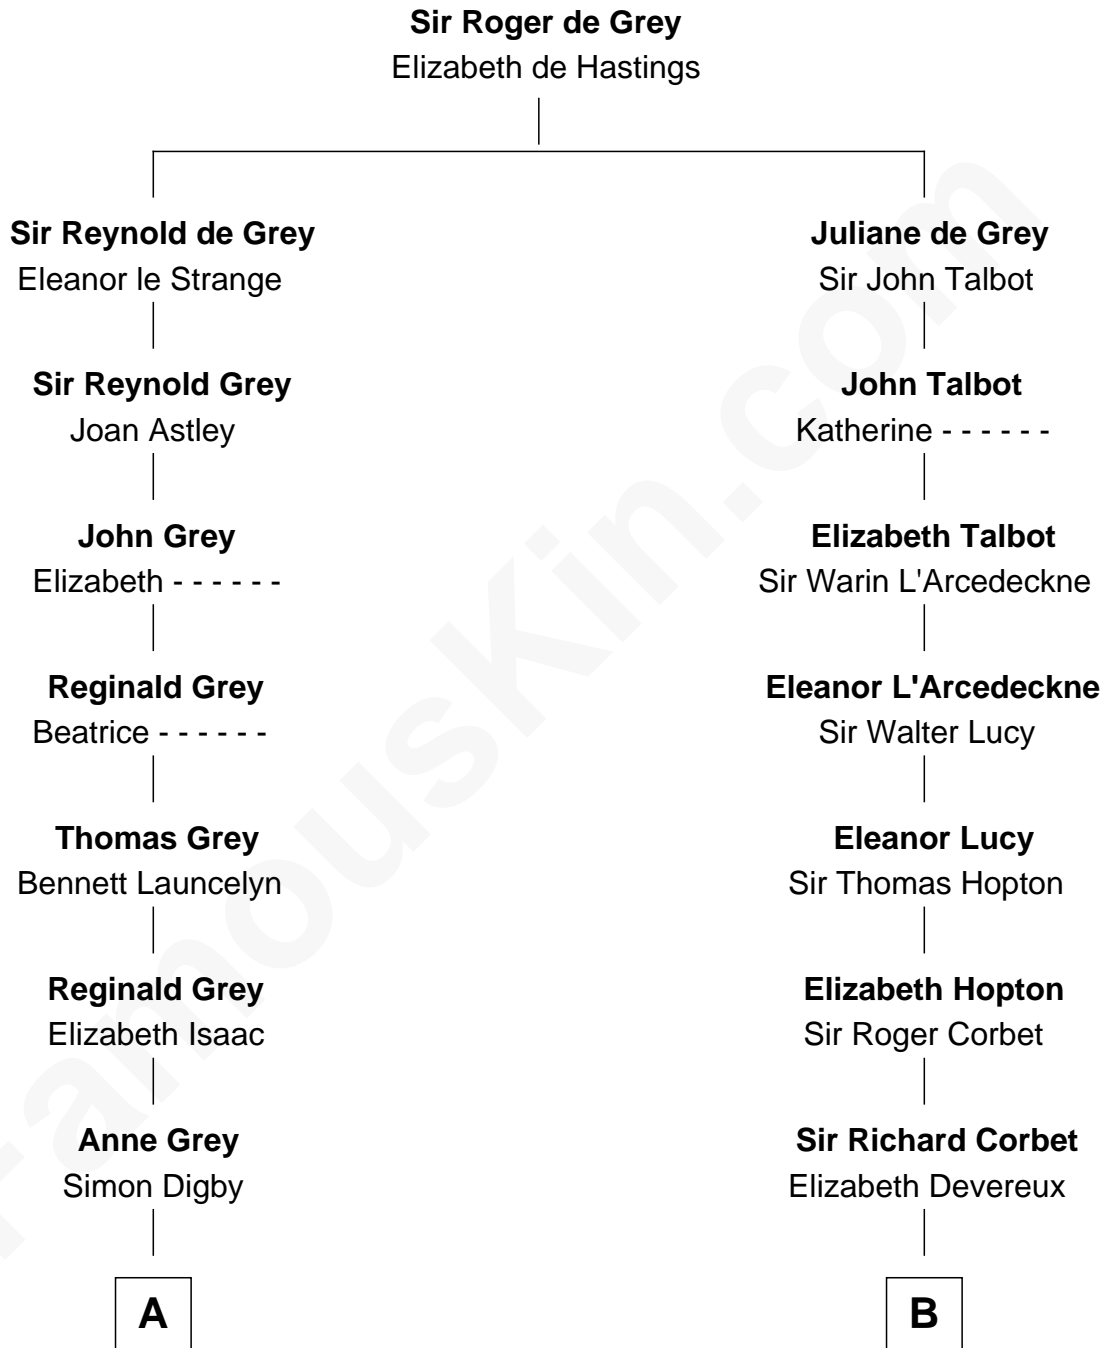

FamousKin.com Relationship Chart of

John Adams Morgan
1952 Olympic Sailing Gold Medalist

19th cousin 1 time removed of

Melvyn Douglas
Movie Actor

C

John Pierpont Morgan

Jane Norton Grew

Henry Sturgis Morgan

Catherine Frances Lovering Adams

John Adams Morgan

Olympic Gold Medalist

D

Erskine Douglas

Sophia Garrett

Emma Jane Douglas

Col. George Taliaferro Shackelford