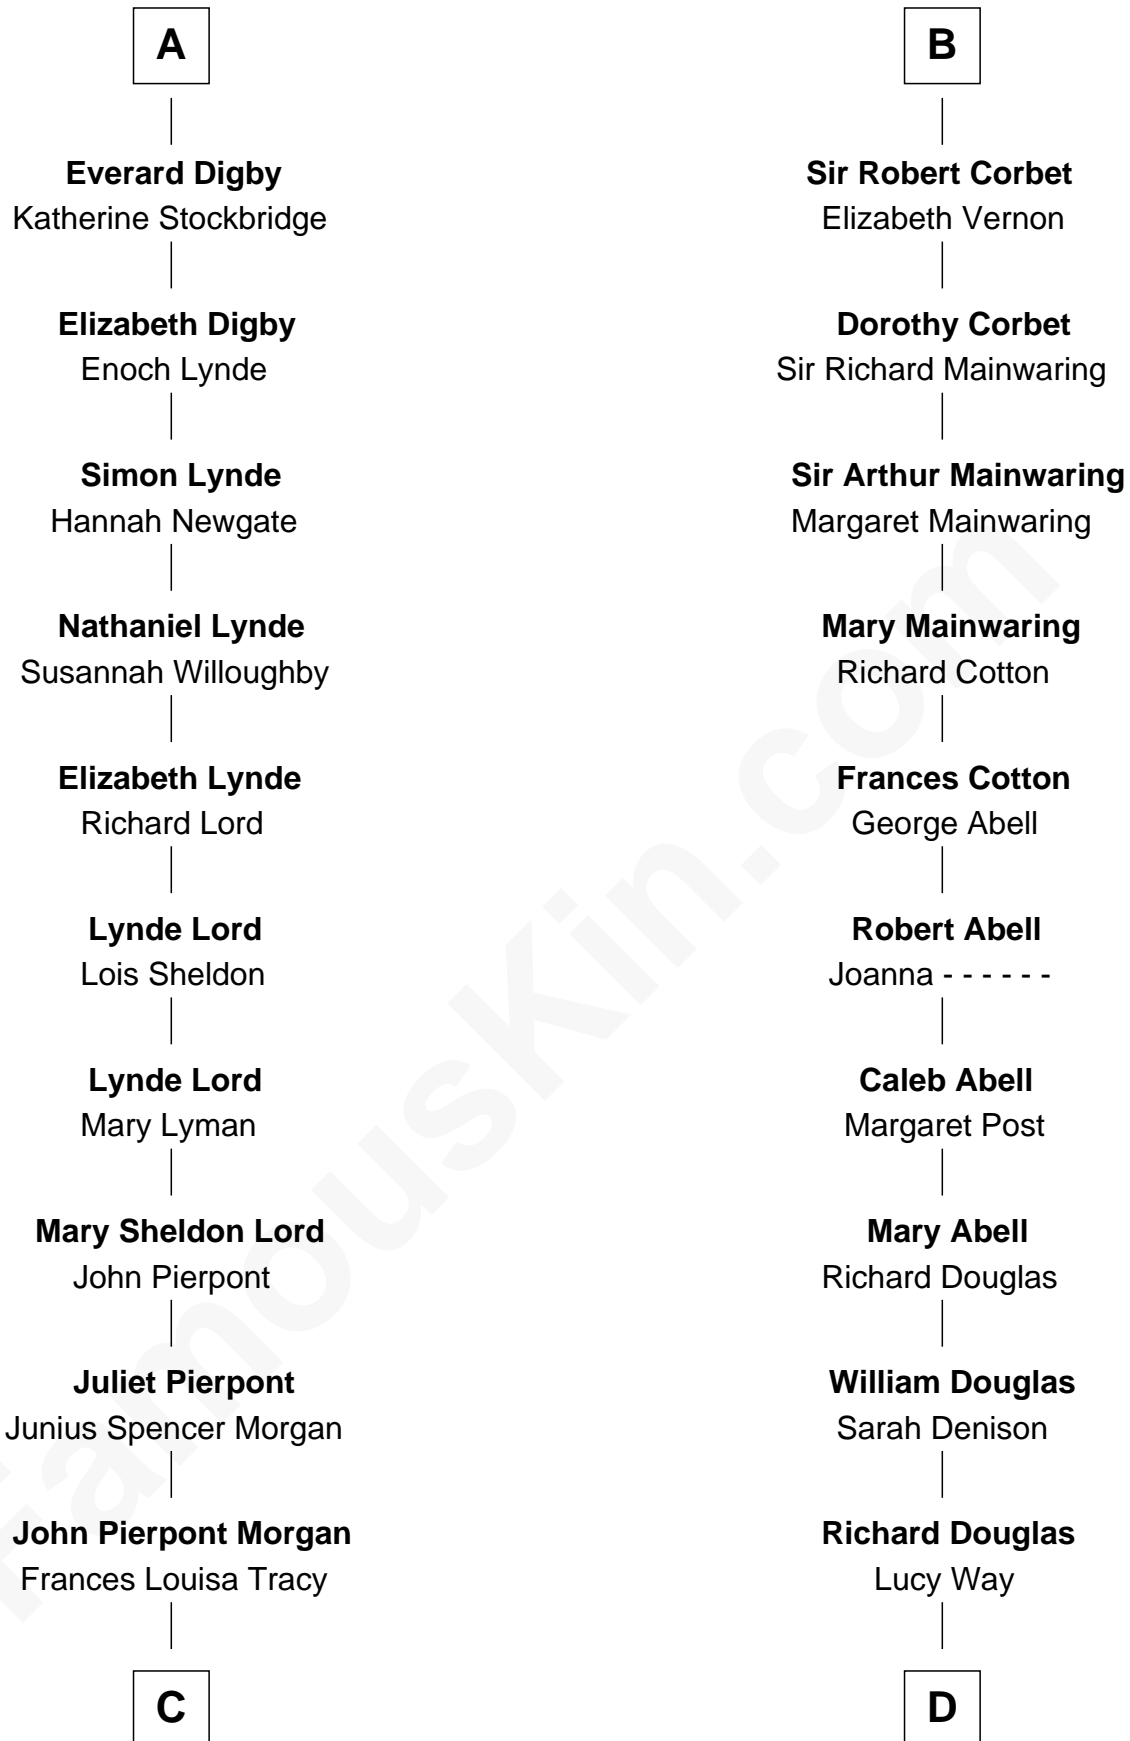

FamousKin.com Relationship Chart of

John Adams Morgan
1952 Olympic Sailing Gold Medalist

19th cousin 1 time removed of

Melvyn Douglas
Movie Actor

C

John Pierpont Morgan

Jane Norton Grew

Henry Sturgis Morgan

Catherine Frances Lovering Adams

John Adams Morgan

Olympic Gold Medalist

D

Erskine Douglas

Sophia Garrett

Emma Jane Douglas

Col. George Taliaferro Shackelford

Lena Priscilla Shackelford

Edouard Gregory Hesselberg

Melvyn Douglas

Movie Actor

FamousKin.com