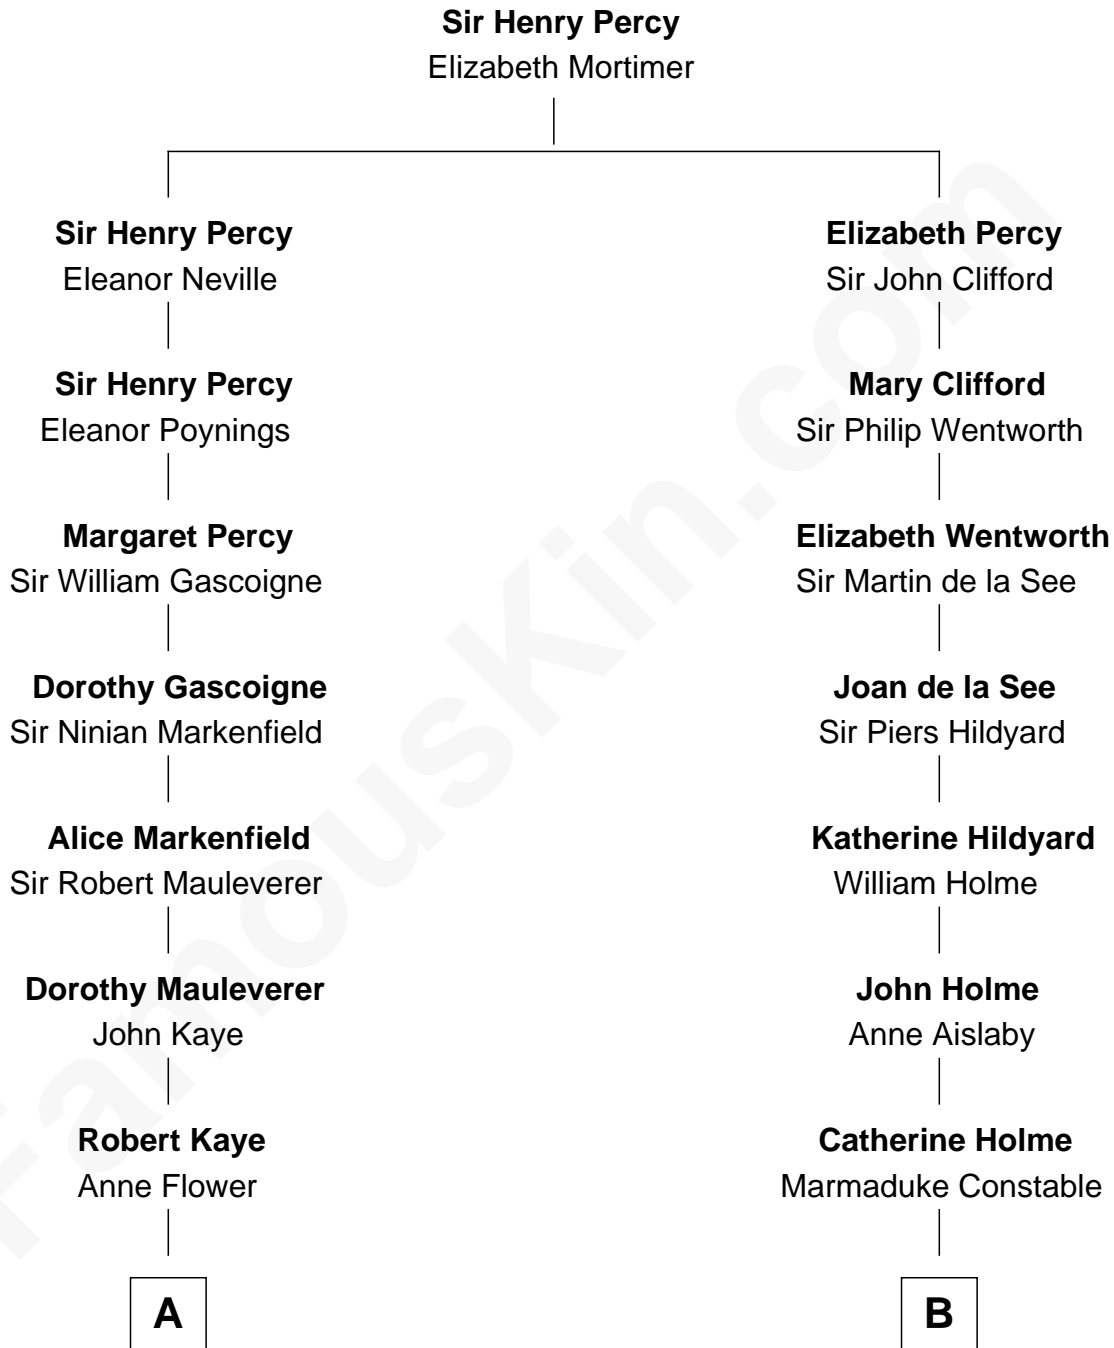

FamousKin.com

Relationship Chart of

John Adams Morgan

1952 Olympic Sailing Gold Medalist

18th cousin of

Melvyn Douglas
Movie Actor

A

Grace Kaye
Richard Saltonstall