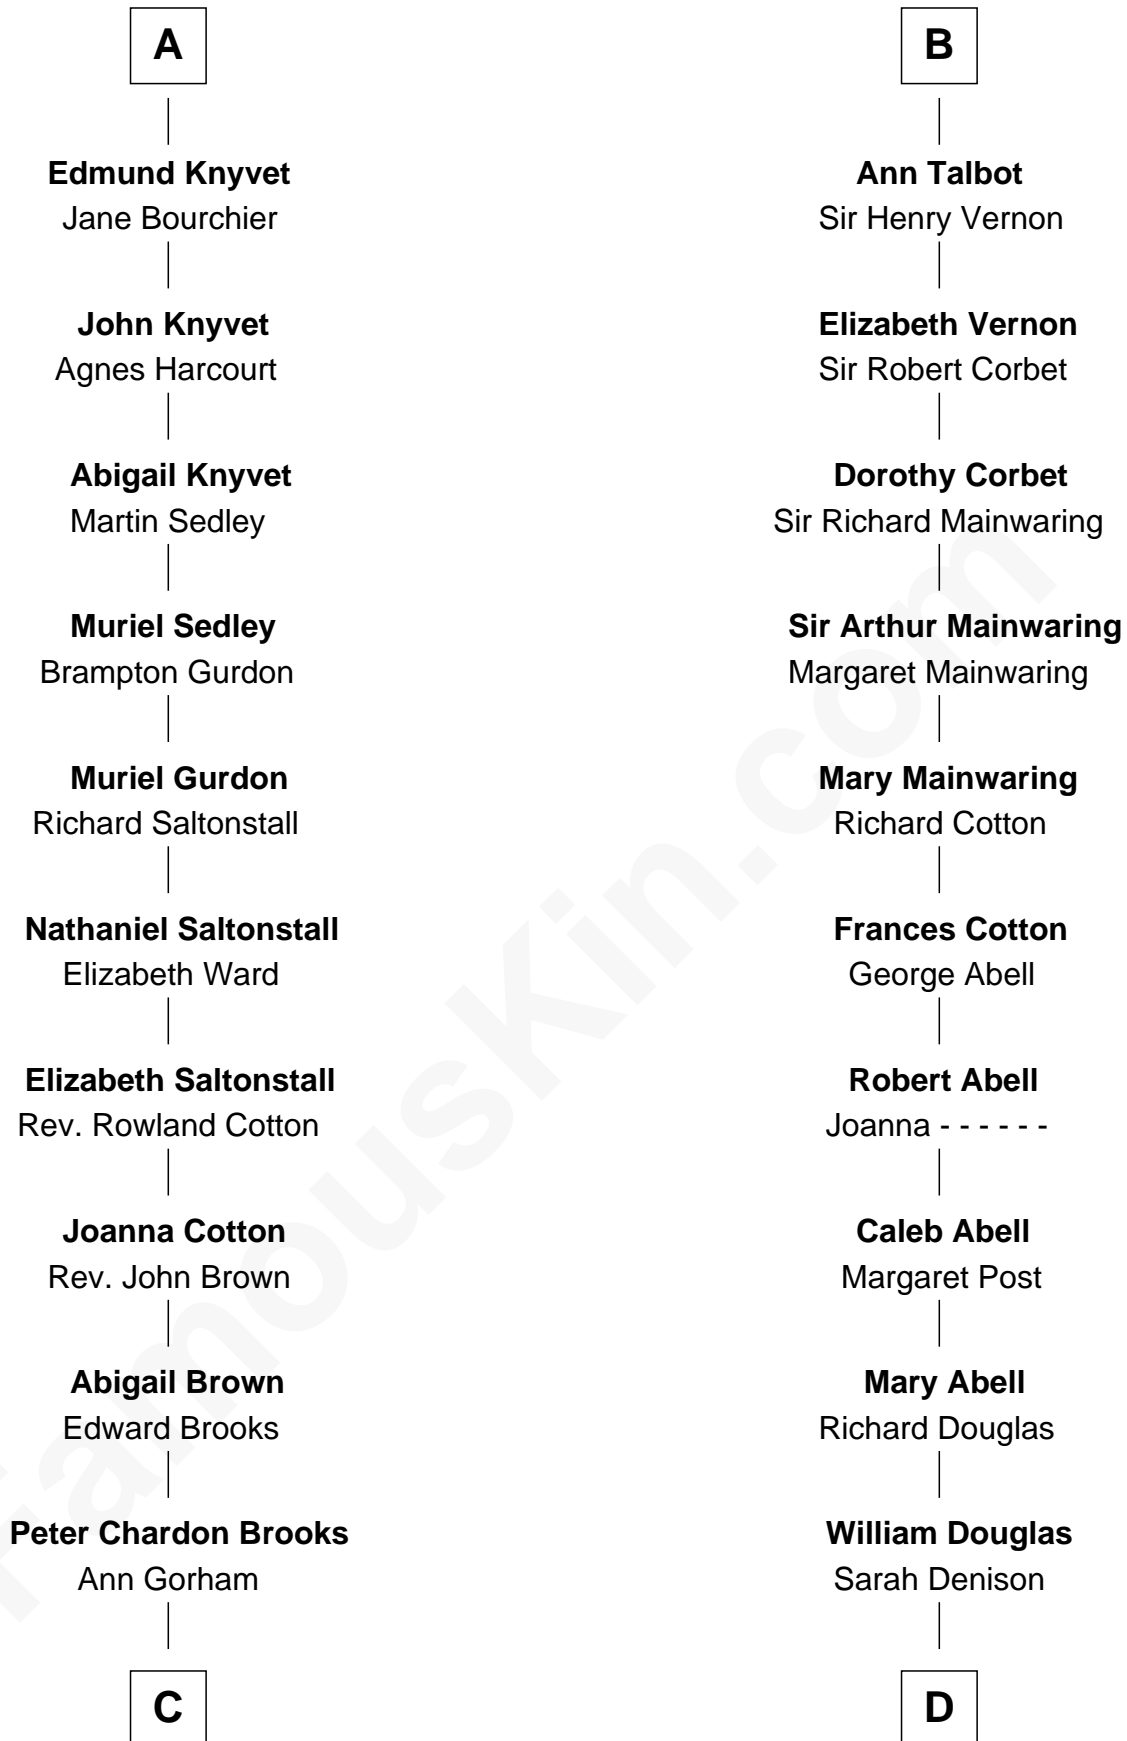

FamousKin.com

Relationship Chart of

John Adams Morgan

1952 Olympic Sailing Gold Medalist

21st cousin of

Melvyn Douglas
Movie Actor

C

Abigail Brown Brooks

Charles Francis Adams

John Quincy Adams

Frances Cadwallader Crowninshield

Charles Francis Adams

Frances Lovering

Catherine Frances Lovering Adams

Henry Sturgis Morgan

John Adams Morgan