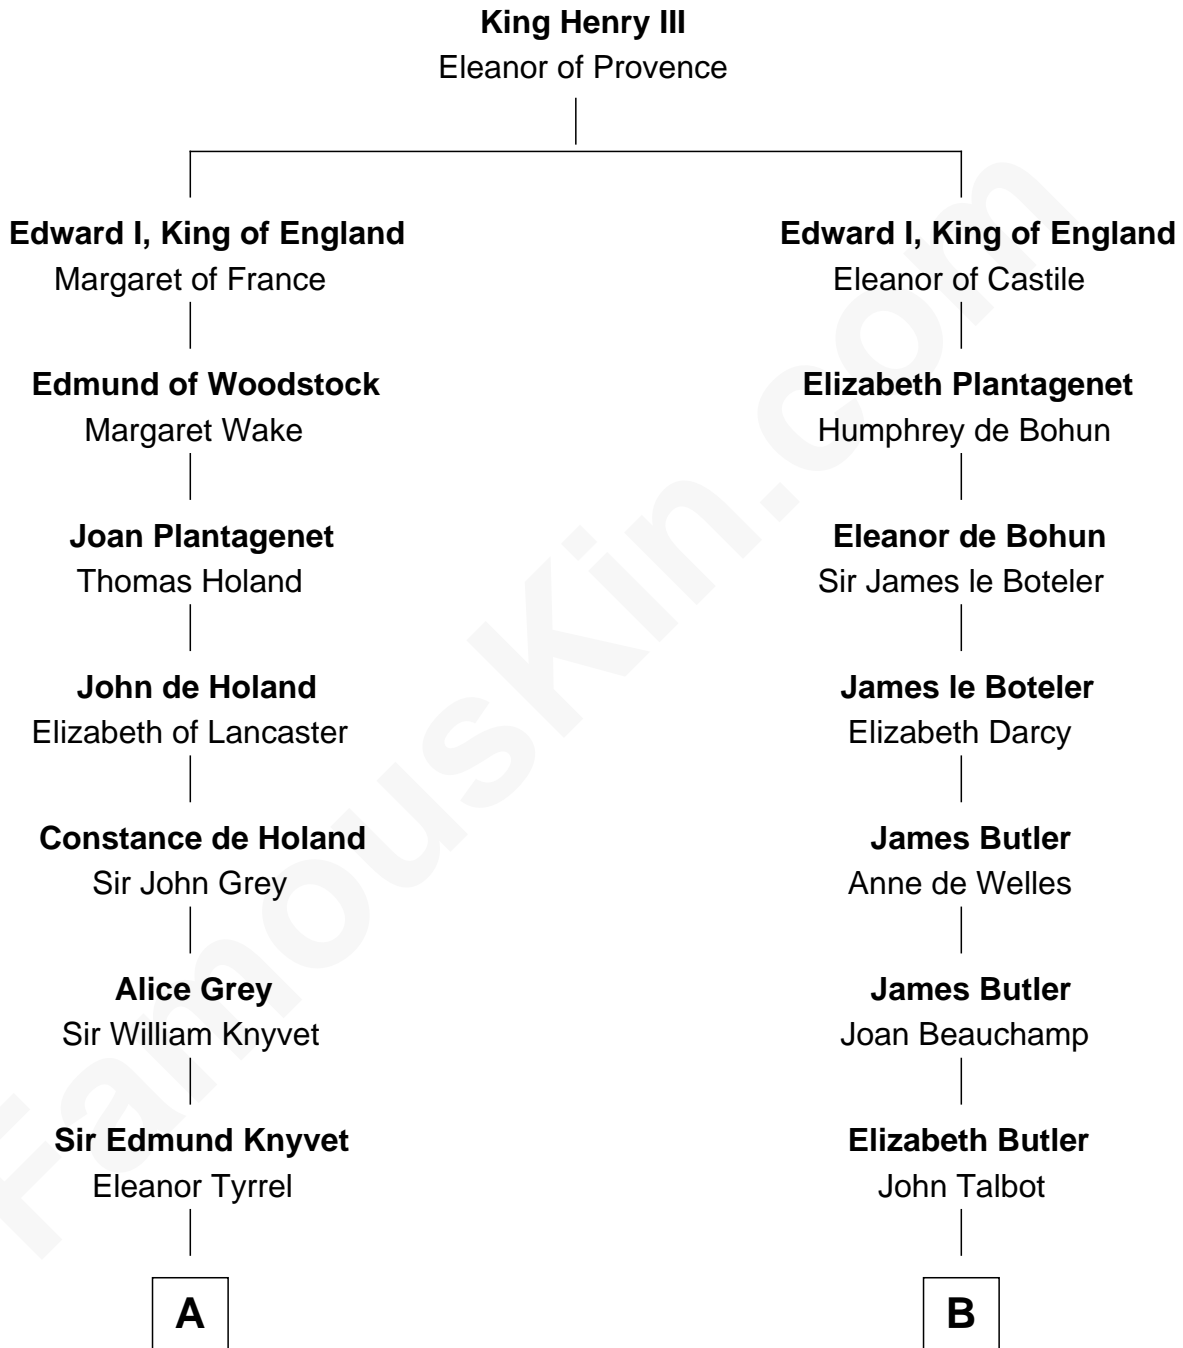

FamousKin.com

Relationship Chart of

John Adams Morgan

1952 Olympic Sailing Gold Medalist

21st cousin of

Melvyn Douglas
Movie Actor

C

Abigail Brown Brooks

Charles Francis Adams

John Quincy Adams

Frances Cadwallader Crowninshield

Charles Francis Adams

Frances Lovering

Catherine Frances Lovering Adams

Henry Sturgis Morgan

John Adams Morgan

Olympic Gold Medalist

D

Richard Douglas

Lucy Way

Erskine Douglas

Sophia Garrett

Emma Jane Douglas

Col. George Taliaferro Shackelford