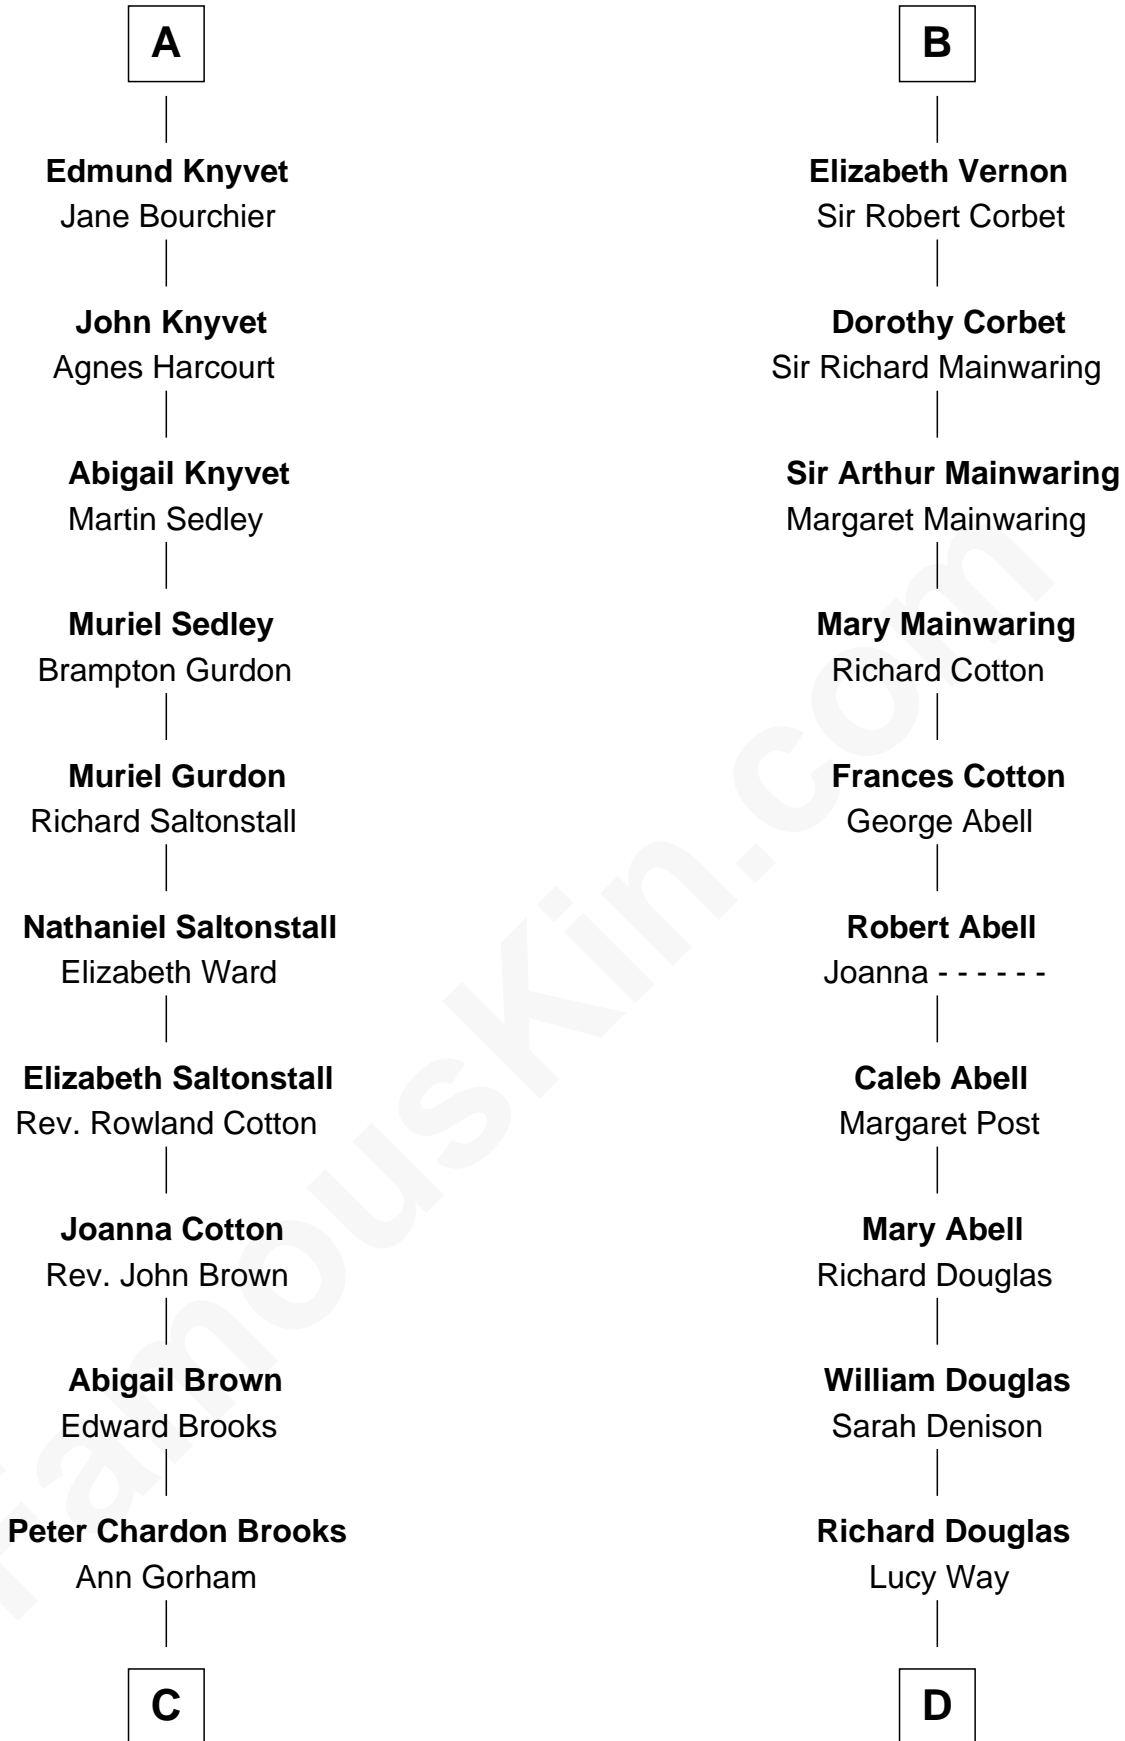

FamousKin.com

Relationship Chart of

John Adams Morgan

1952 Olympic Sailing Gold Medalist

20th cousin 1 time removed of

Melvyn Douglas
Movie Actor

Sir Robert de Ros
Isabel de Aubeney

C

Abigail Brown Brooks
Charles Francis Adams

John Quincy Adams
Frances Cadwallader Crowninshield

Charles Francis Adams
Frances Lovering

Catherine Frances Lovering Adams
Henry Sturgis Morgan

John Adams Morgan
Olympic Gold Medalist