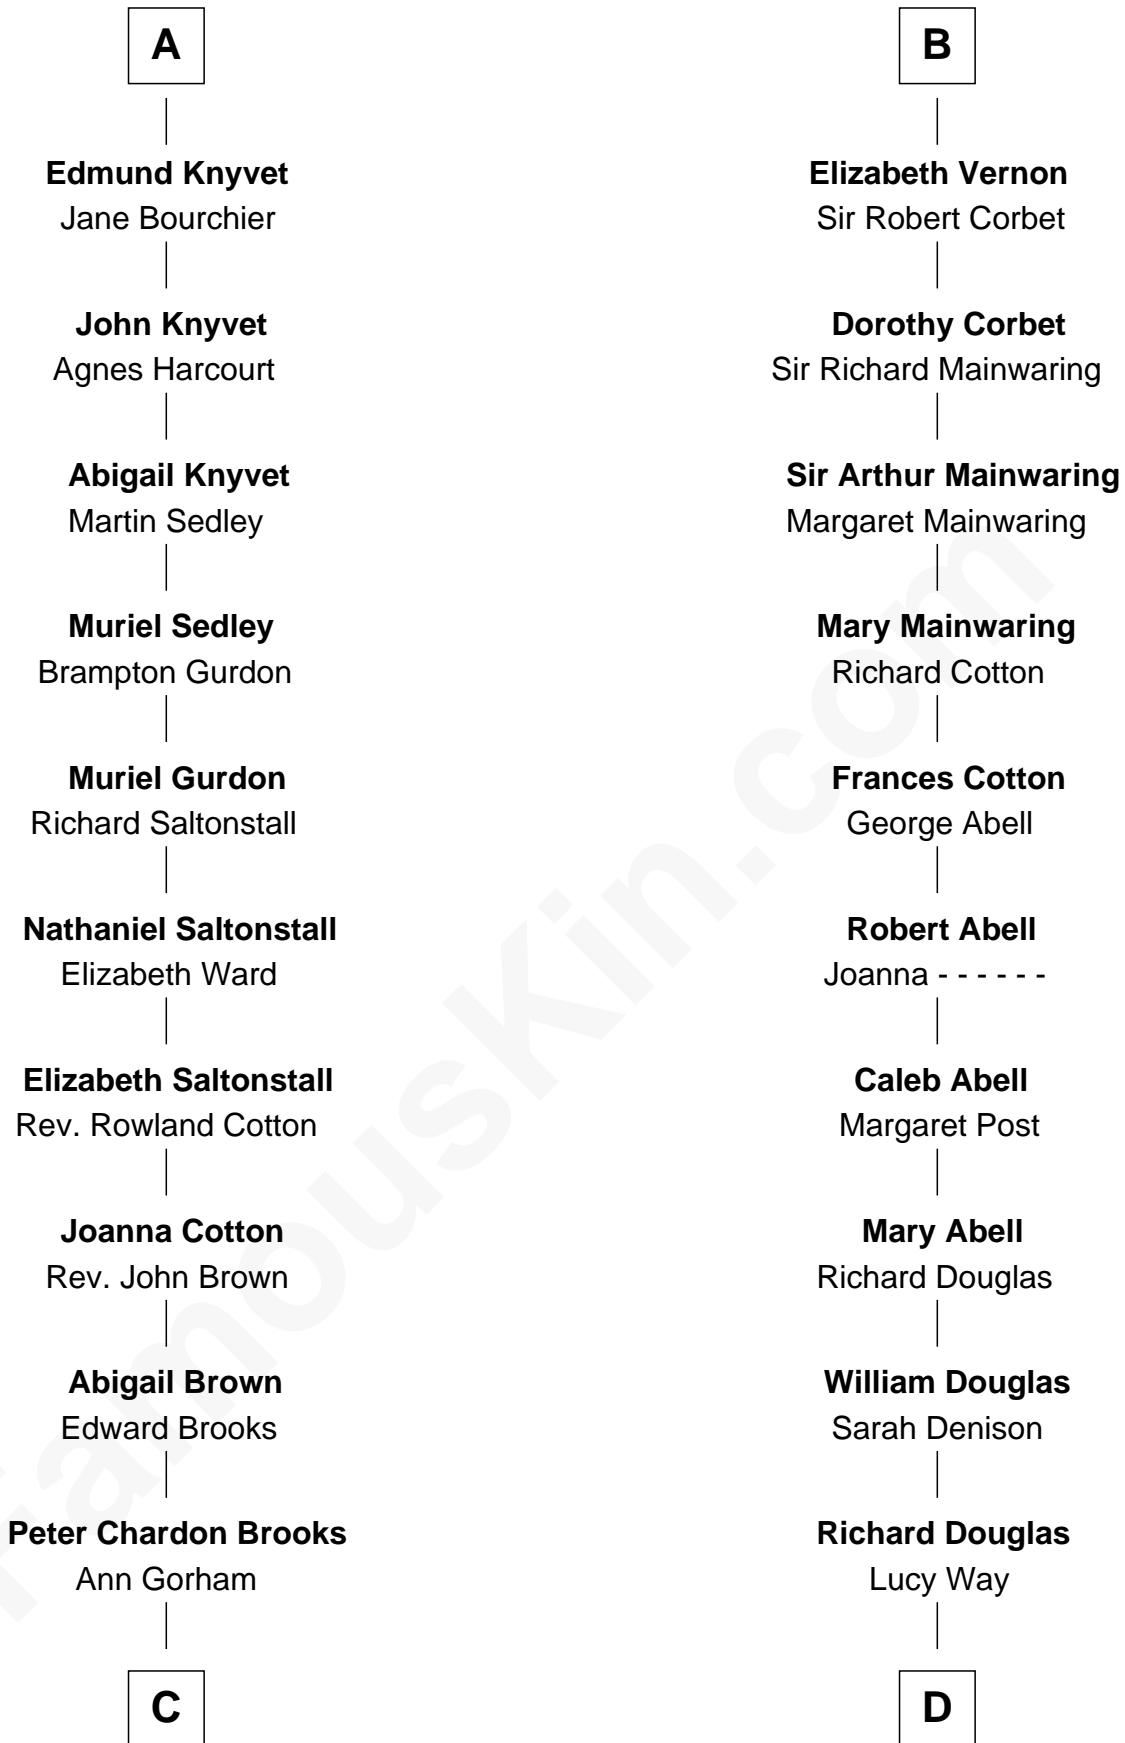

## Relationship Chart of

### John Adams Morgan

1952 Olympic Sailing Gold Medalist

20th cousin 1 time removed of

**Melvyn Douglas**  
Movie Actor

**C**

**Abigail Brown Brooks**  
Charles Francis Adams

**John Quincy Adams**  
Frances Cadwallader Crowninshield

**Charles Francis Adams**  
Frances Lovering

**Catherine Frances Lovering Adams**  
Henry Sturgis Morgan

**John Adams Morgan**  
*Olympic Gold Medalist*

**D**

**Erskine Douglas**  
Sophia Garrett

**Emma Jane Douglas**  
Col. George Taliaferro Shackelford