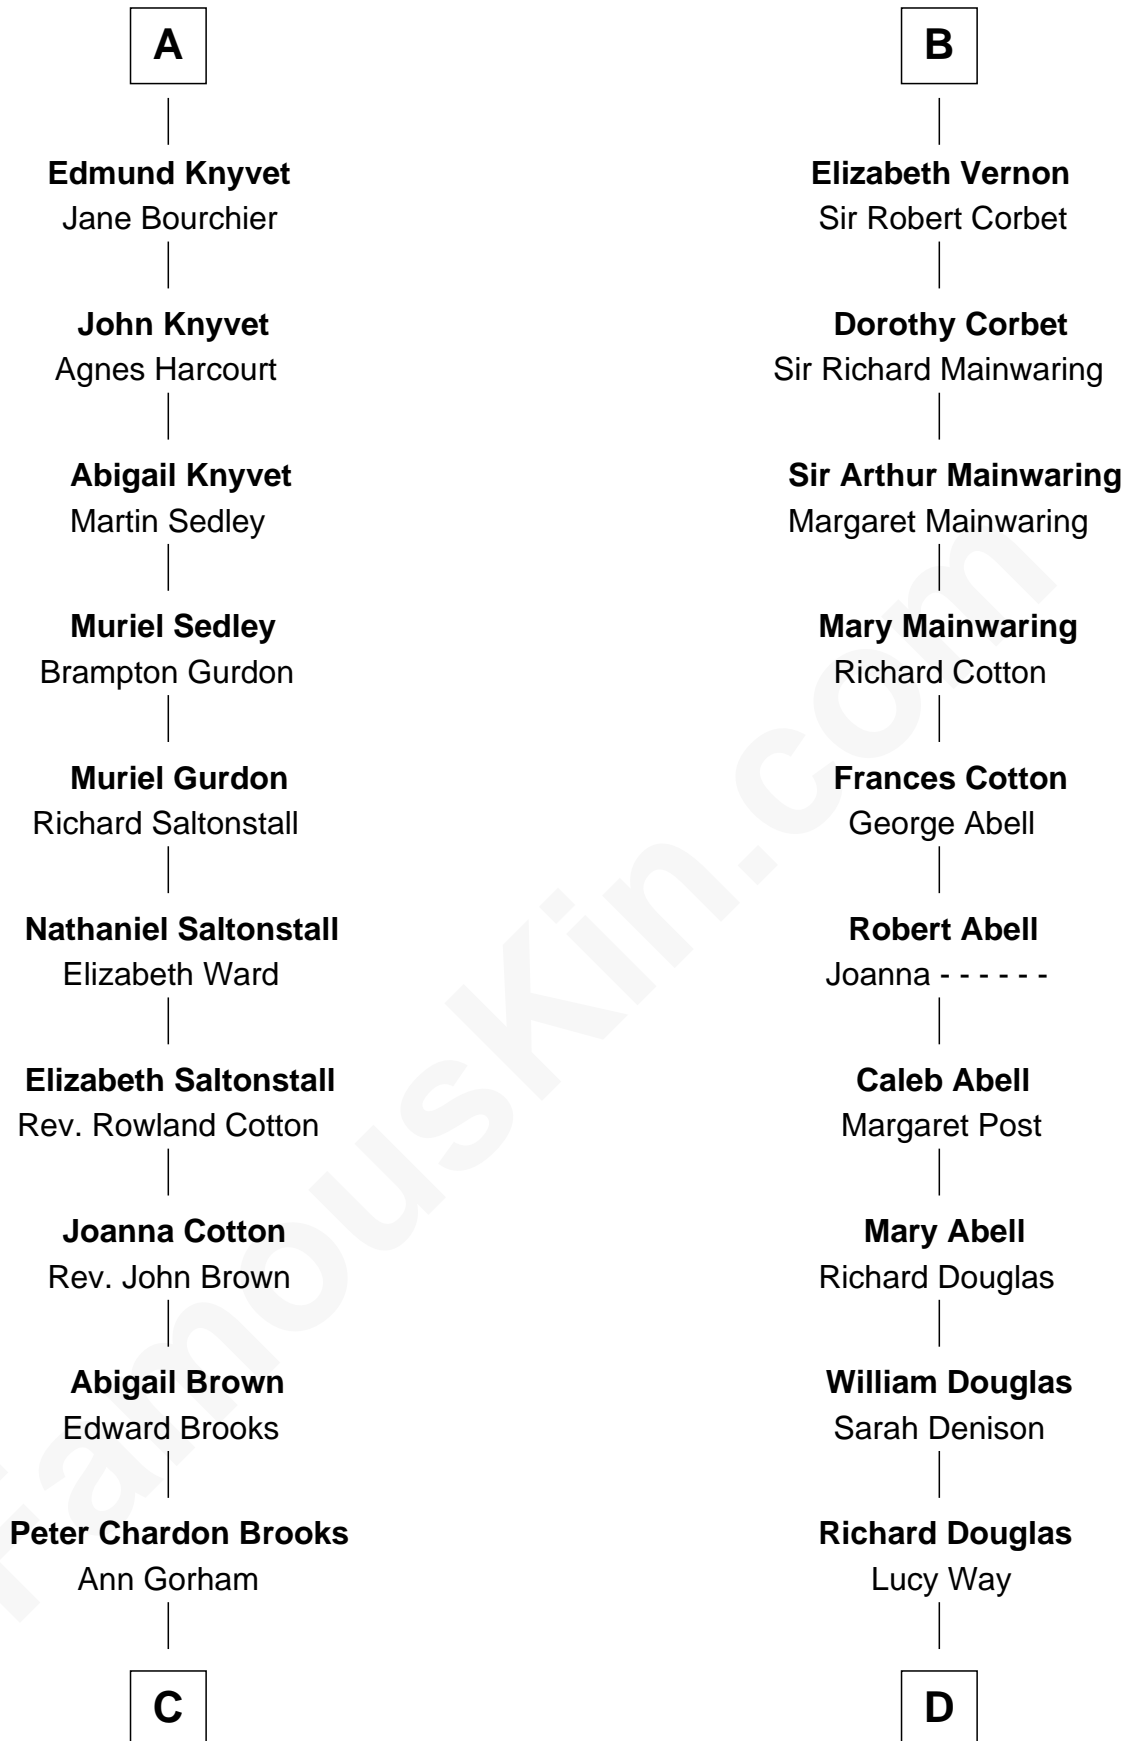

FamousKin.com Relationship Chart of

John Adams Morgan
1952 Olympic Sailing Gold Medalist

20th cousin 1 time removed of

Melvyn Douglas
Movie Actor

Gunselm de Badlesmere

Bartholomew de Badlesmere

Margaret de Clare

Margery de Badlesmere

Sir William de Ros

Thomas de Ros
Beatrice de Stafford

Margaret de Ros
Sir Reynold Grey

Sir John Grey
Constance de Holand

Alice Grey
Sir William Knyvet

Sir Edmund Knyvet
Eleanor Tyrrel

A

Bartholomew de Badlesmere

Margaret de Clare

Margery de Badlesmere

Sir William de Ros

Maud de Roos
John de Welles

Anne de Welles
James Butler

James Butler
Joan Beauchamp

Elizabeth Butler
John Talbot

Ann Talbot
Sir Henry Vernon

B

C

Abigail Brown Brooks

Charles Francis Adams

John Quincy Adams

Frances Cadwallader Crowninshield

Charles Francis Adams