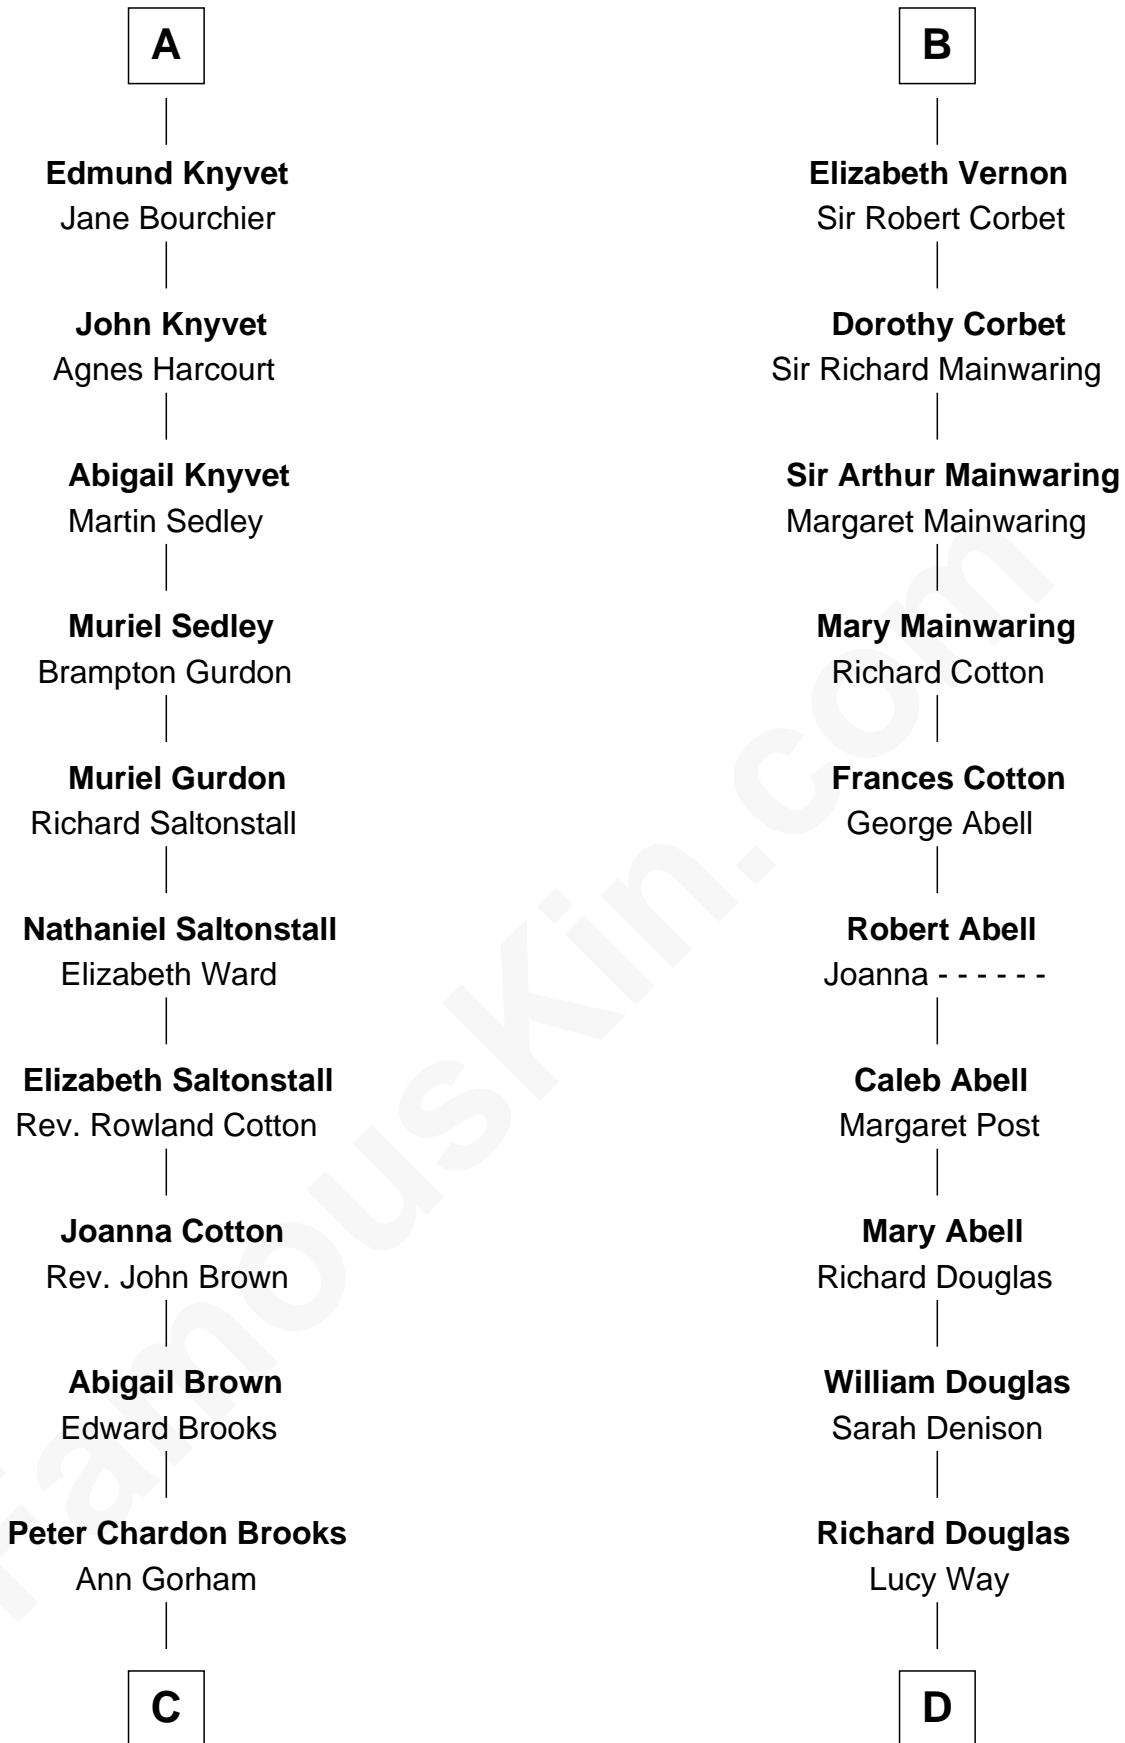

FamousKin.com Relationship Chart of

John Adams Morgan
1952 Olympic Sailing Gold Medalist

20th cousin 1 time removed of

Melvyn Douglas
Movie Actor

John de Vaux

C

Abigail Brown Brooks
Charles Francis Adams

John Quincy Adams
Frances Cadwallader Crowninshield

Charles Francis Adams
Frances Lovering

Catherine Frances Lovering Adams
Henry Sturgis Morgan

John Adams Morgan
Olympic Gold Medalist

D

Erskine Douglas
Sophia Garrett

Emma Jane Douglas
Col. George Taliaferro Shackelford