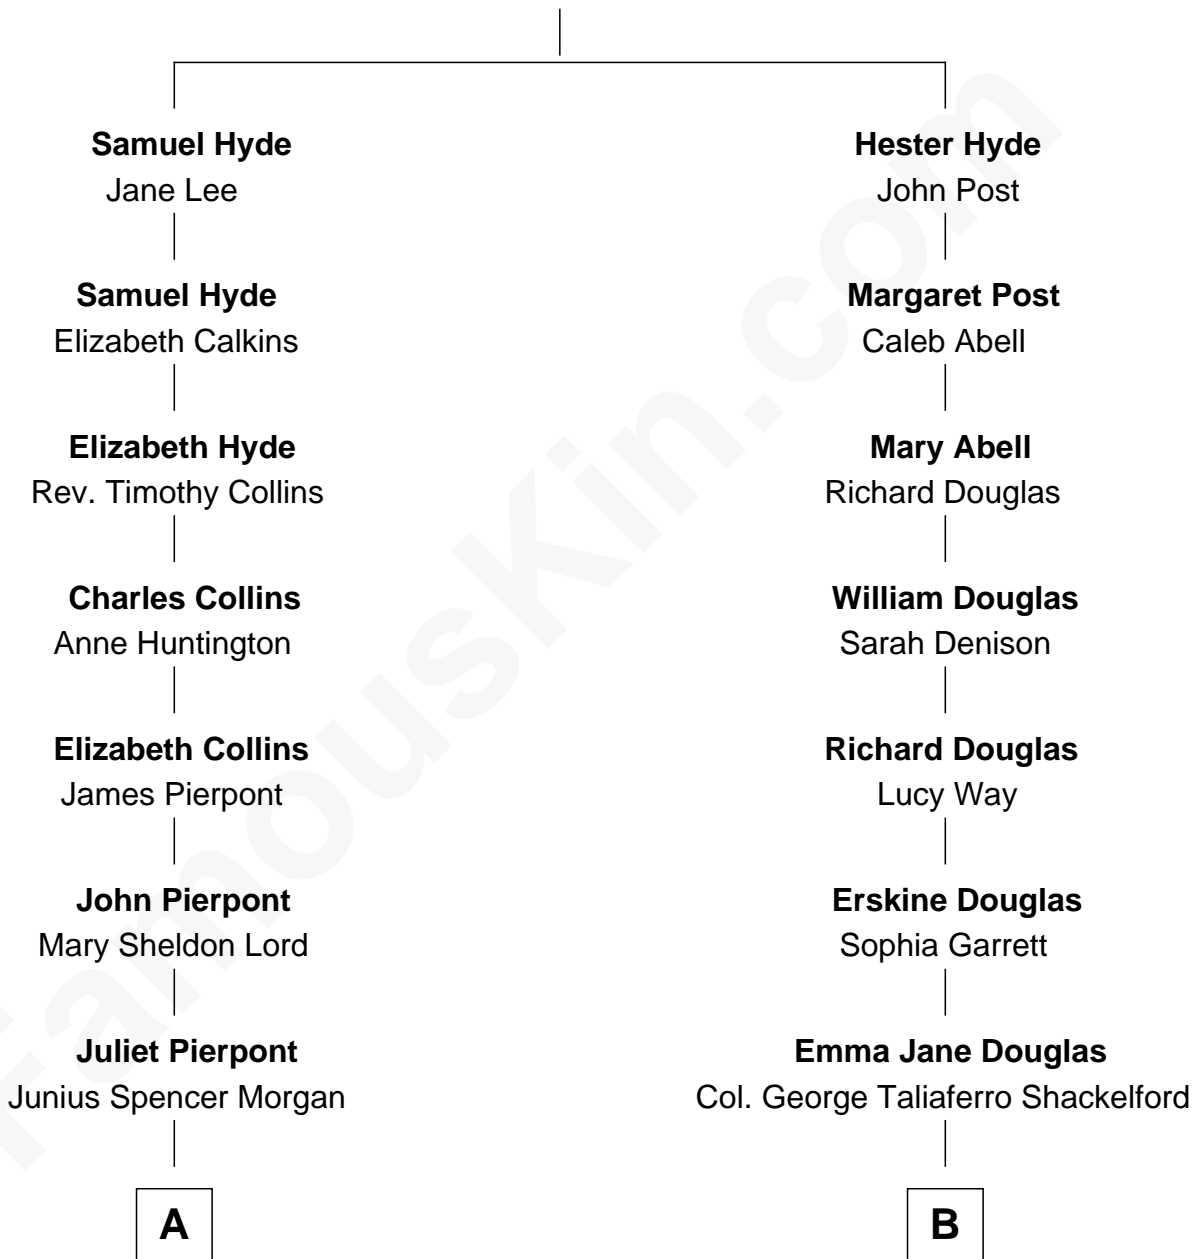

# FamousKin.com Relationship Chart of

**John Adams Morgan**  
1952 Olympic Sailing Gold Medalist

8th cousin 2 times removed of

**Melvyn Douglas**  
Movie Actor

William Hyde

**A**

**John Pierpont Morgan**  
Frances Louisa Tracy

**John Pierpont Morgan**  
Jane Norton Grew

**Henry Sturgis Morgan**  
Catherine Frances Lovering Adams

**John Adams Morgan**  
*Olympic Gold Medalist*

**B**

**Lena Priscilla Shackelford**  
Edouard Gregory Hesselberg