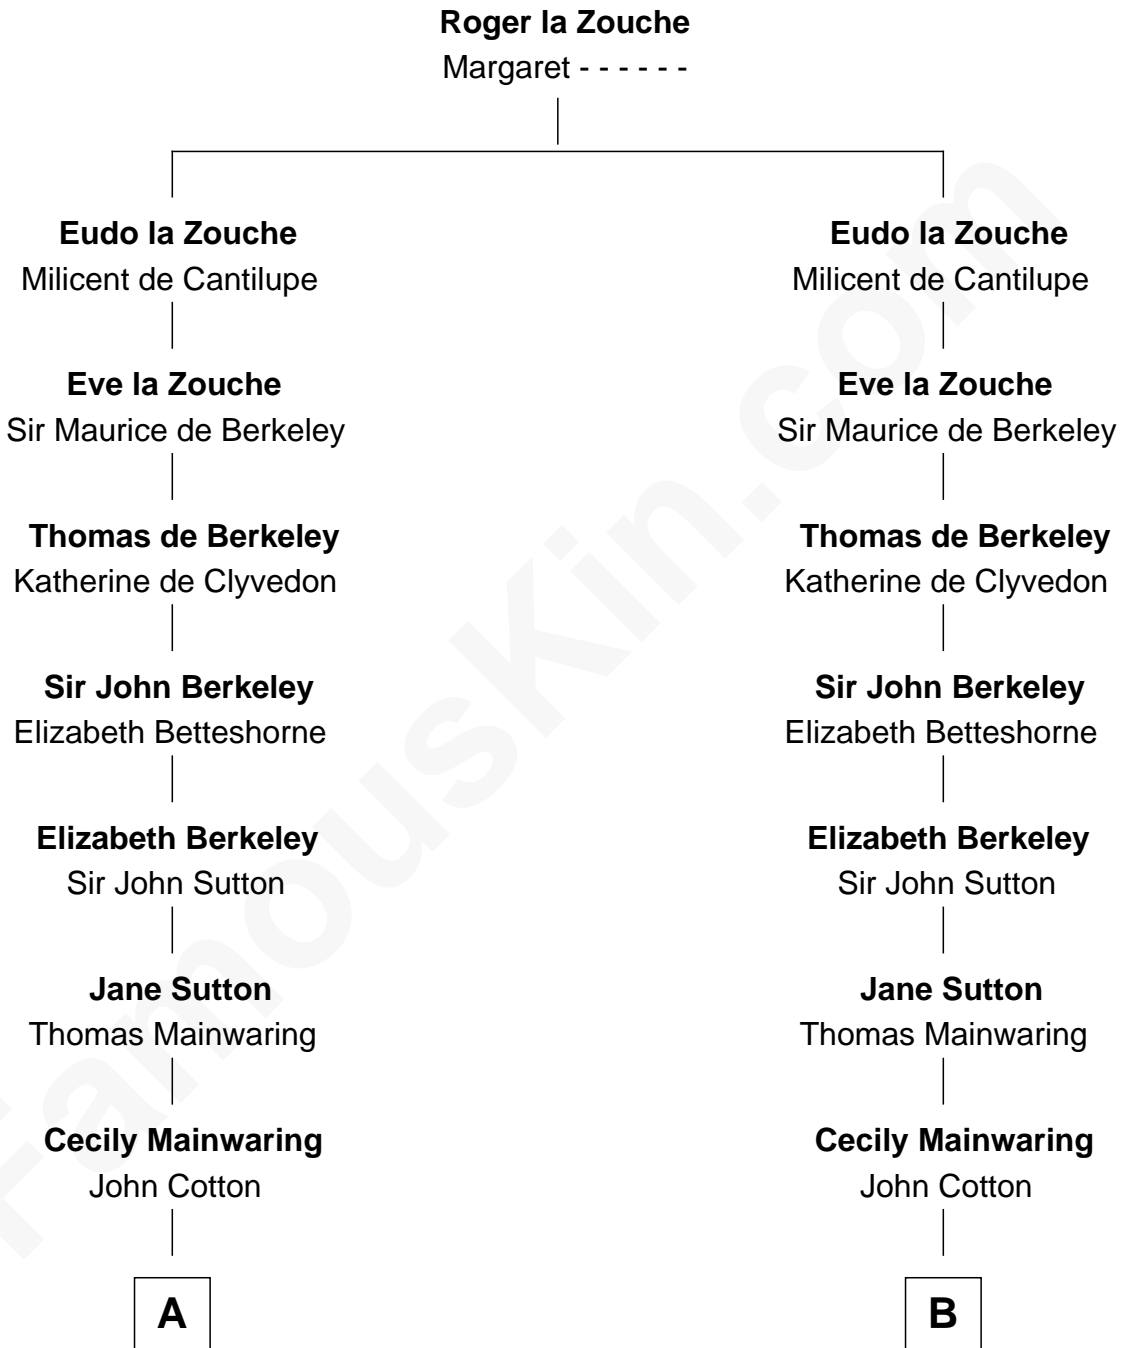

FamousKin.com Relationship Chart of

John Adams Morgan
1952 Olympic Sailing Gold Medalist

18th cousin 2 times removed of

Melvyn Douglas
Movie Actor

C

Frances Louisa Tracy

John Pierpont Morgan

John Pierpont Morgan

Jane Norton Grew

Henry Sturgis Morgan

Catherine Frances Lovering Adams

John Adams Morgan

Olympic Gold Medalist

D

Lena Priscilla Shackelford

Edouard Gregory Hesselberg