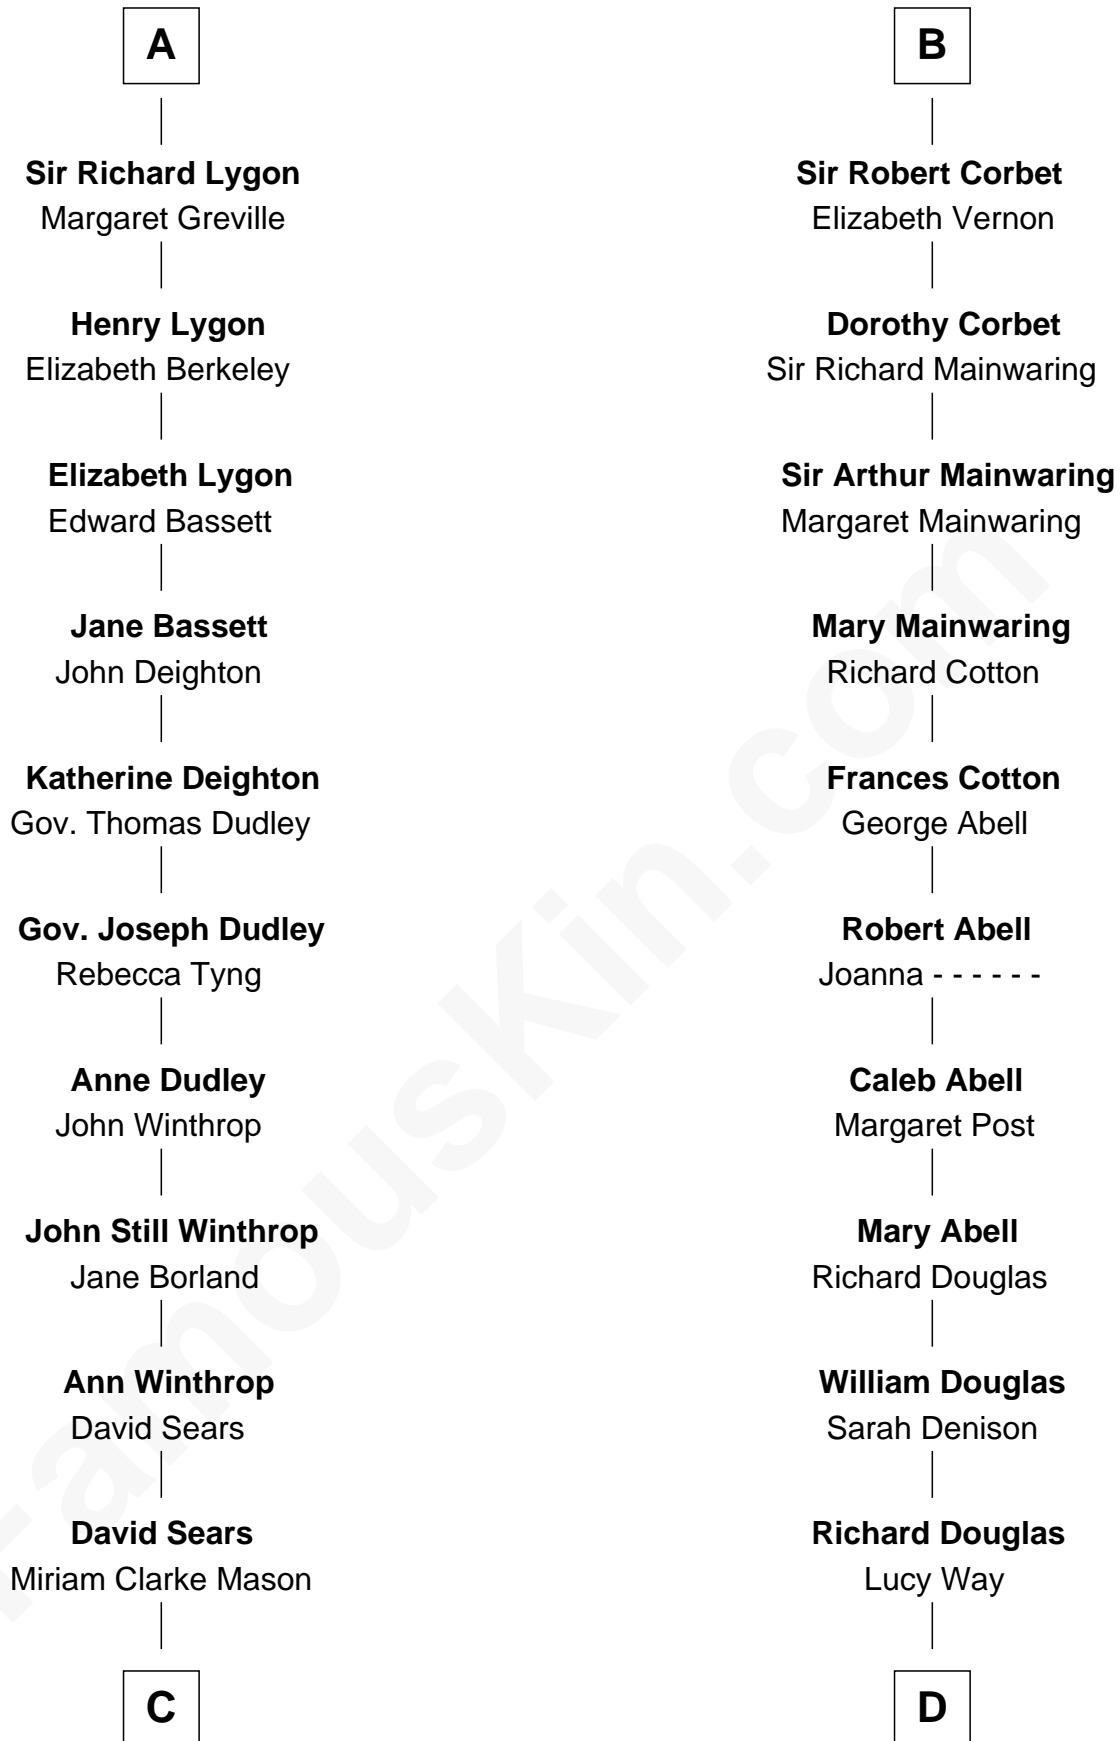

FamousKin.com Relationship Chart of

John Adams Morgan
1952 Olympic Sailing Gold Medalist

20th cousin 1 time removed of

Melvyn Douglas
Movie Actor

C

Harriet Elizabeth Sears
George Casper Crowninshield

Frances Cadwallader Crowninshield
John Quincy Adams

Charles Francis Adams
Frances Lovering

Catherine Frances Lovering Adams
Henry Sturgis Morgan

John Adams Morgan
Olympic Gold Medalist

D

Erskine Douglas
Sophia Garrett

Emma Jane Douglas
Col. George Taliaferro Shackelford