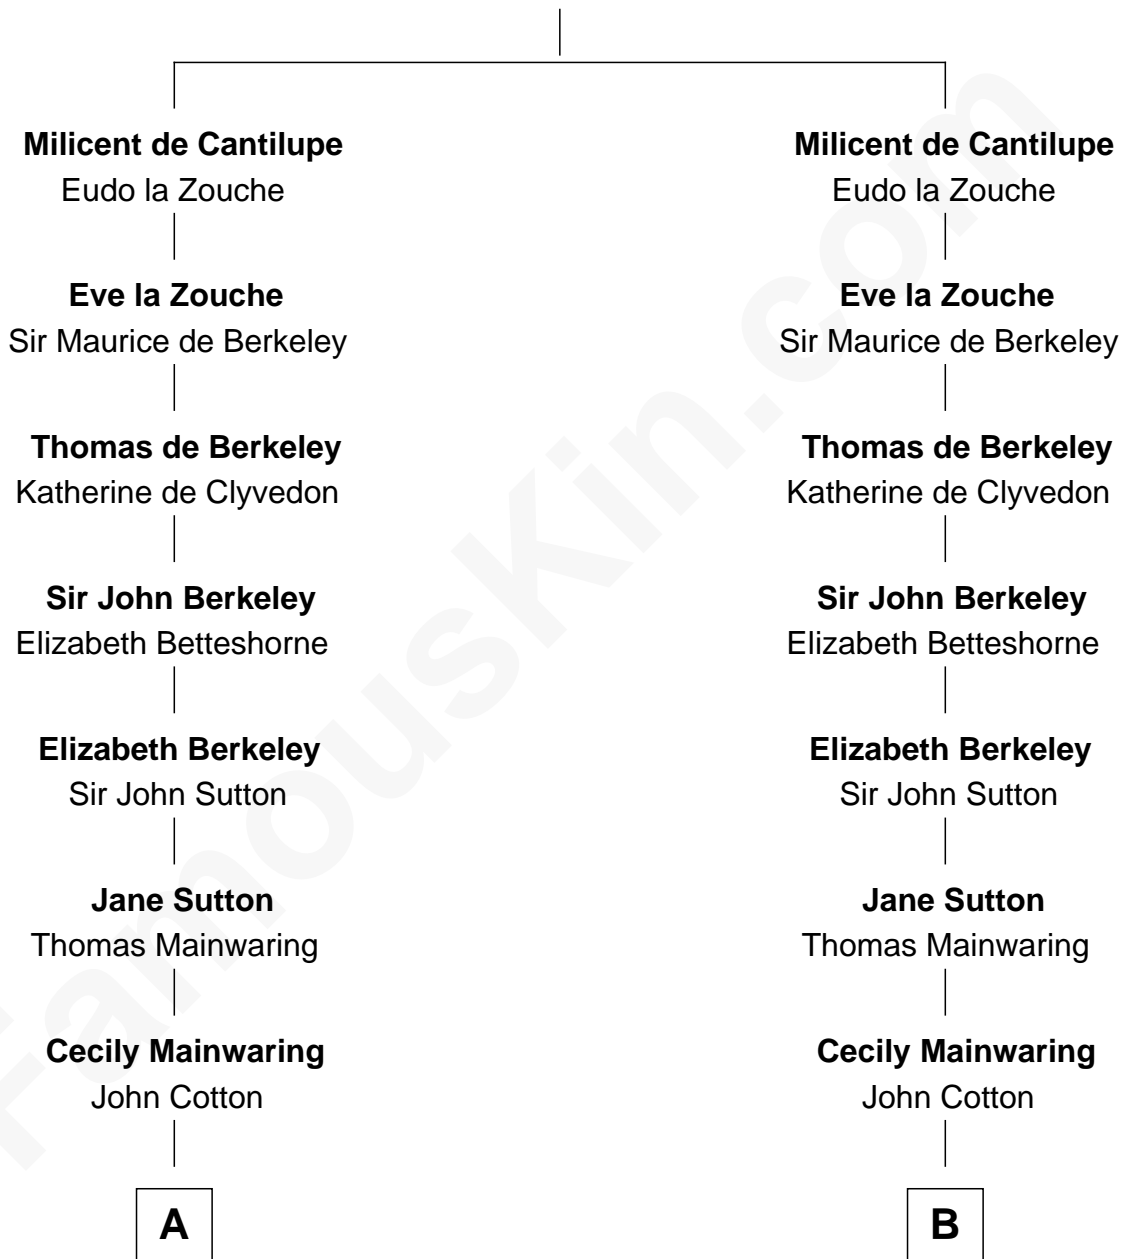

FamousKin.com Relationship Chart of

John Adams Morgan
1952 Olympic Sailing Gold Medalist

18th cousin 2 times removed of

Melvyn Douglas
Movie Actor

Sir William de Cantilupe
Eve de Braiose

C

Frances Louisa Tracy
John Pierpont Morgan

John Pierpont Morgan
Jane Norton Grew

Henry Sturgis Morgan
Catherine Frances Lovering Adams

John Adams Morgan
Olympic Gold Medalist

D

Lena Priscilla Shackelford
Edouard Gregory Hesselberg

Melvyn Douglas
Movie Actor