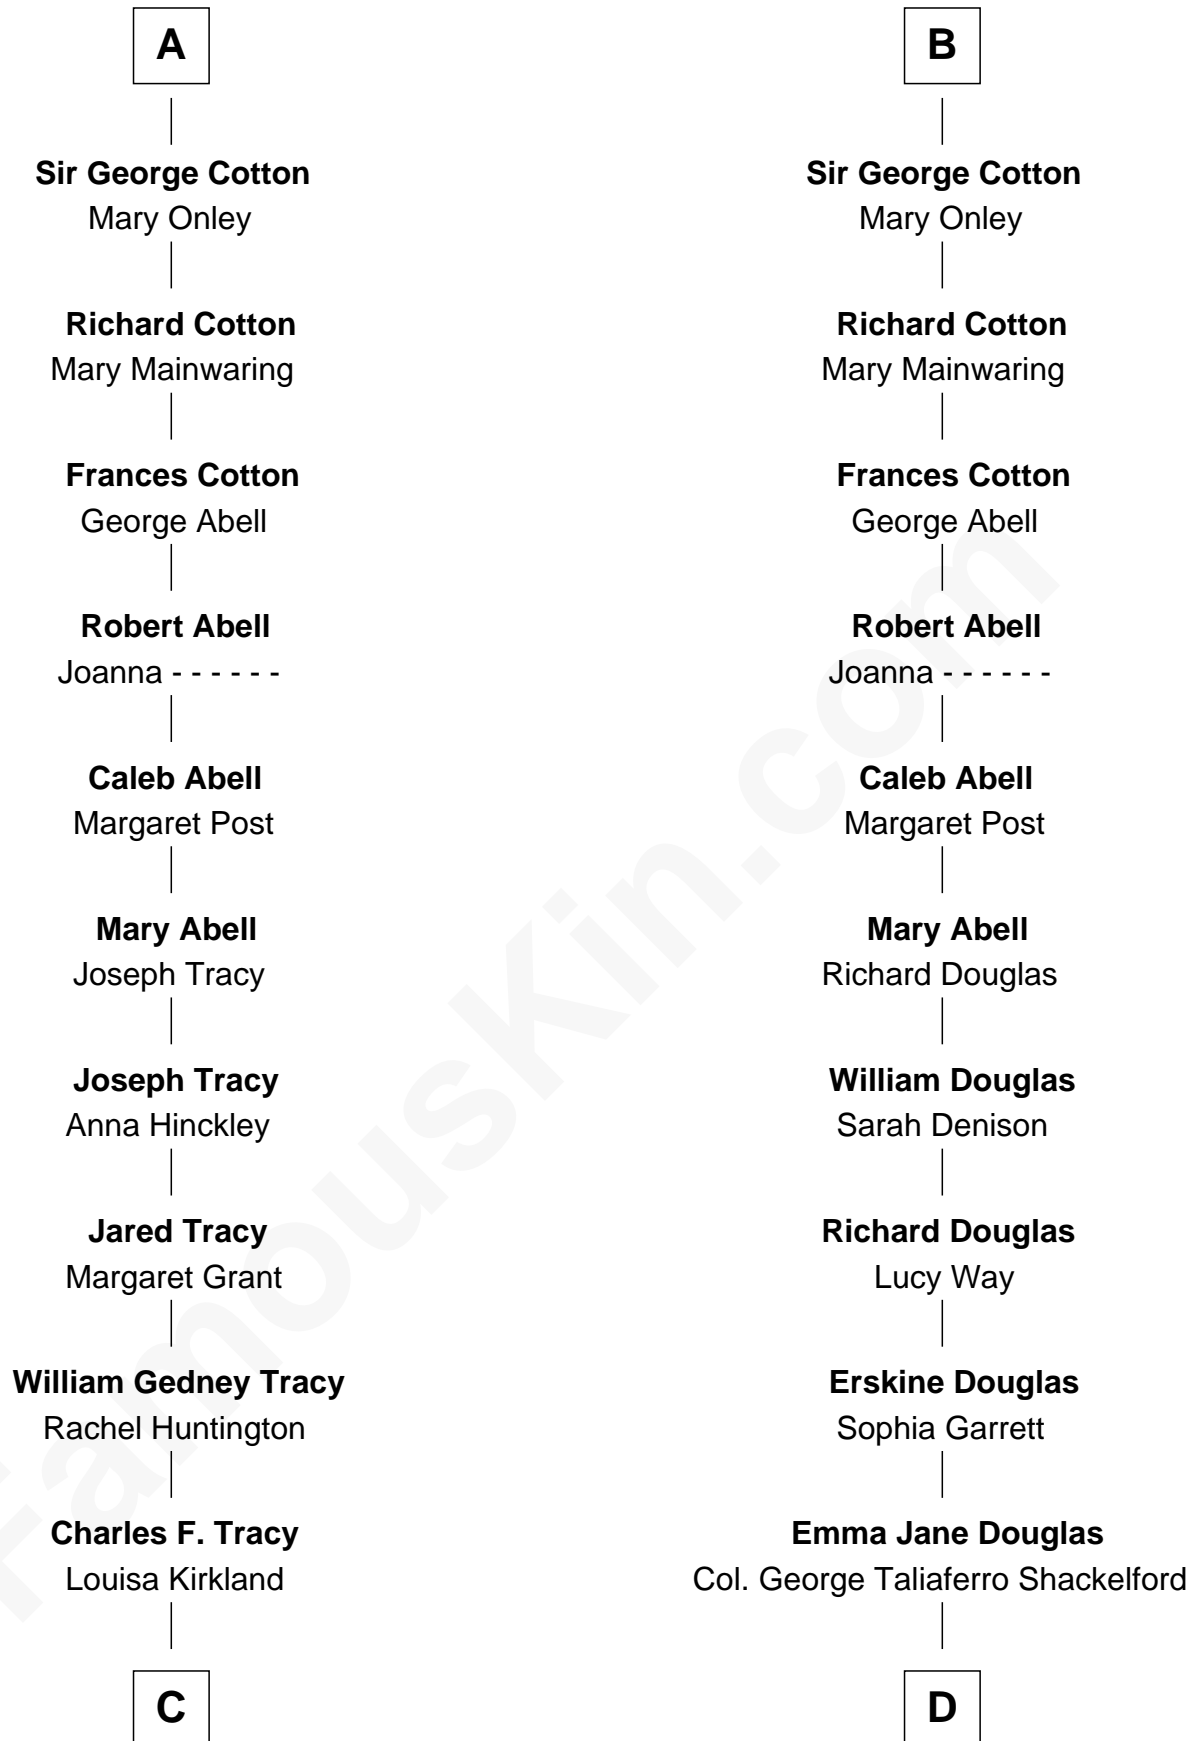

FamousKin.com Relationship Chart of

John Adams Morgan
1952 Olympic Sailing Gold Medalist

18th cousin 2 times removed of

Melvyn Douglas
Movie Actor

Sir William de Cantilupe
Eve de Braiose

C

Frances Louisa Tracy
John Pierpont Morgan