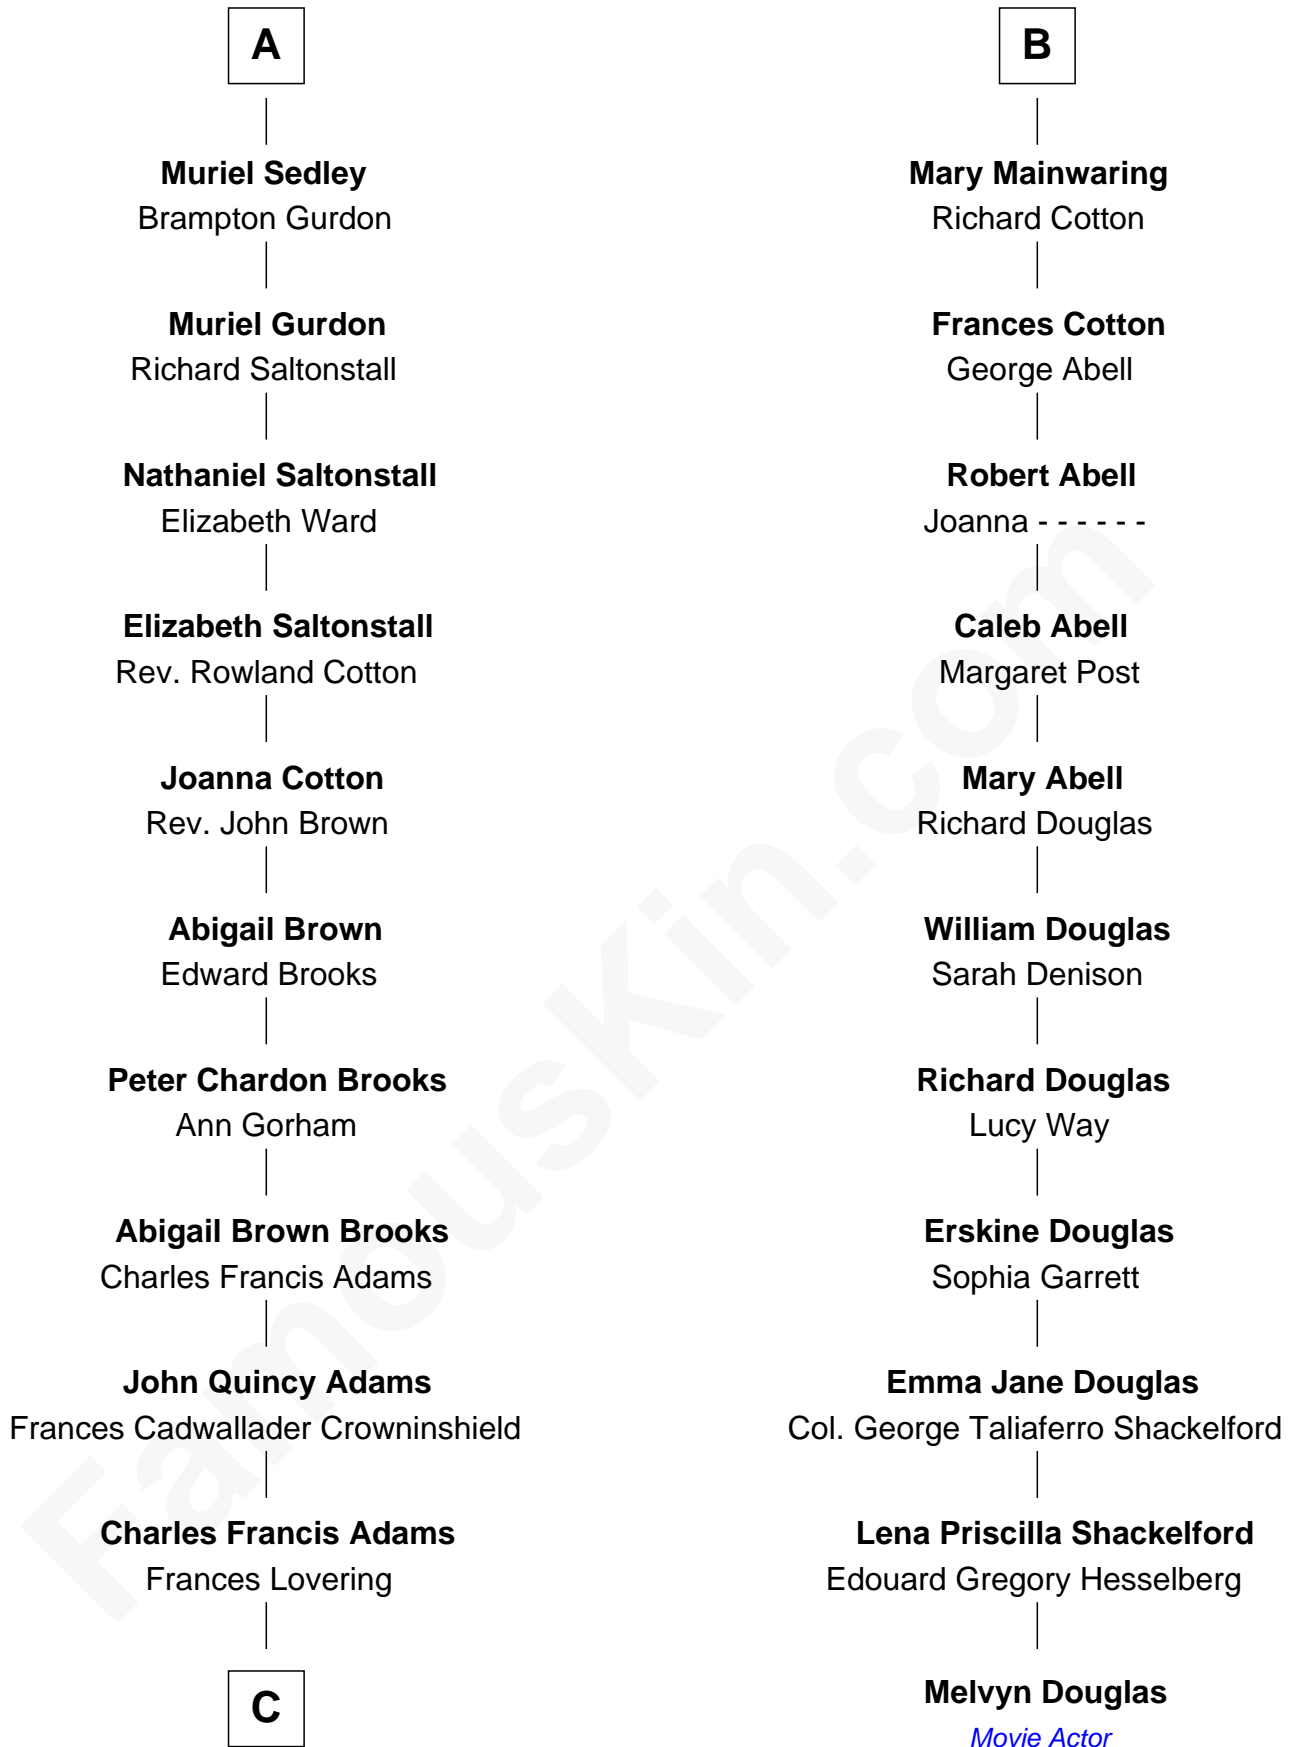

FamousKin.com

Relationship Chart of

John Adams Morgan

1952 Olympic Sailing Gold Medalist

17th cousin 1 time removed of

Melvyn Douglas
Movie Actor

C

—
Catherine Frances Lovering Adams