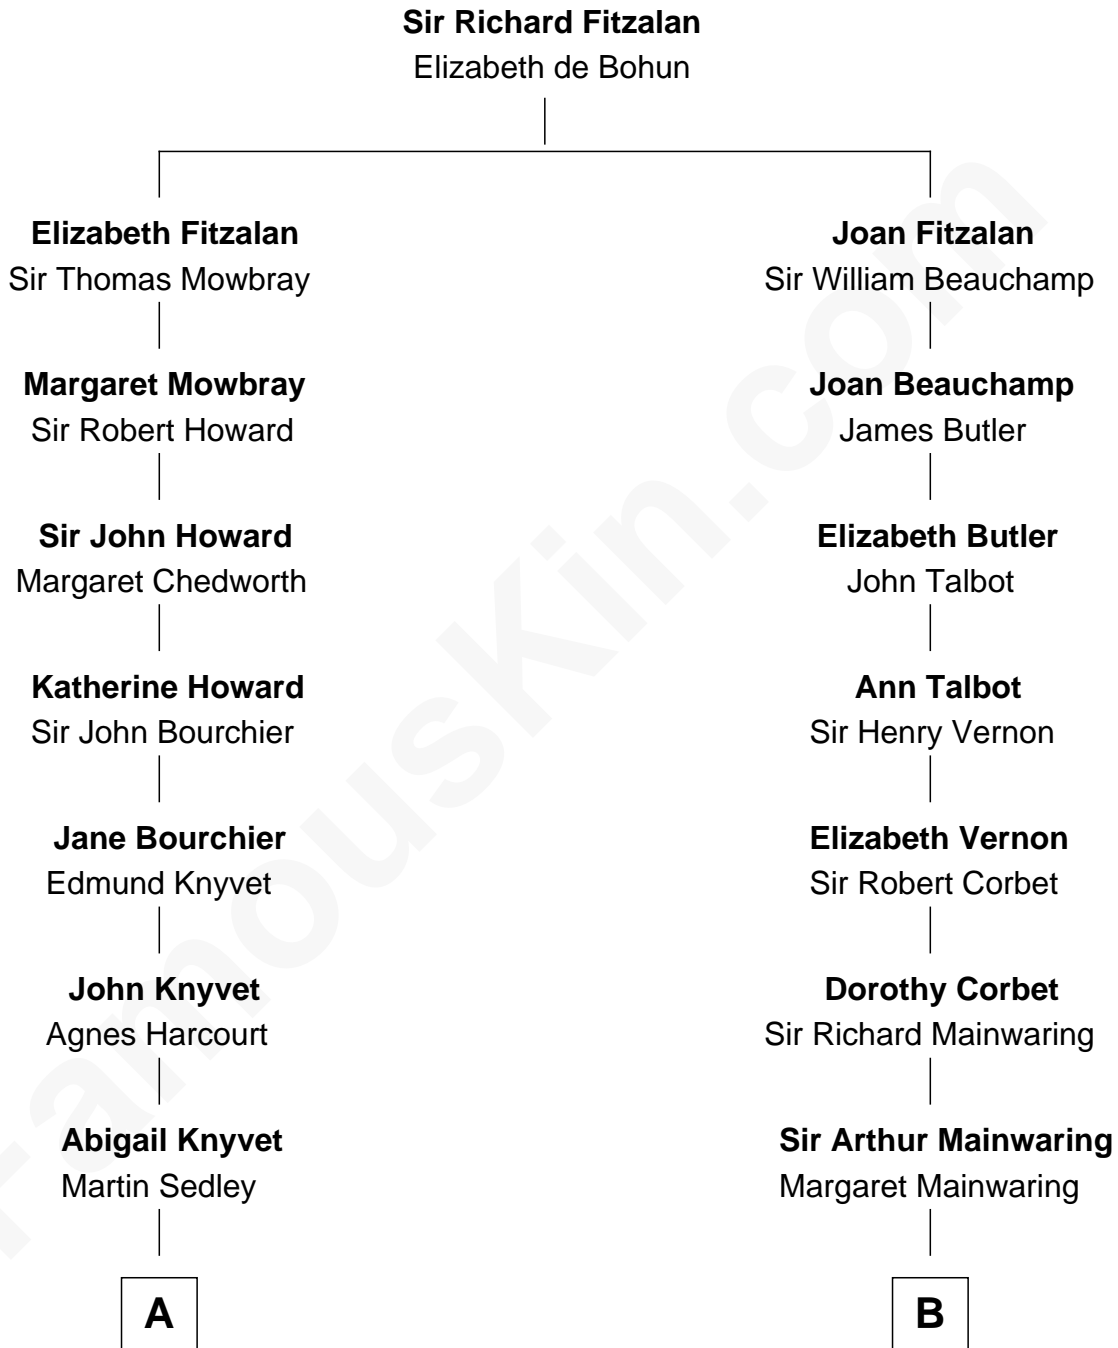

FamousKin.com

Relationship Chart of

John Adams Morgan

1952 Olympic Sailing Gold Medalist

17th cousin 1 time removed of

Melvyn Douglas
Movie Actor

C

—
Catherine Frances Lovering Adams

Henry Sturgis Morgan

—
John Adams Morgan

Olympic Gold Medalist

FamousKin.com