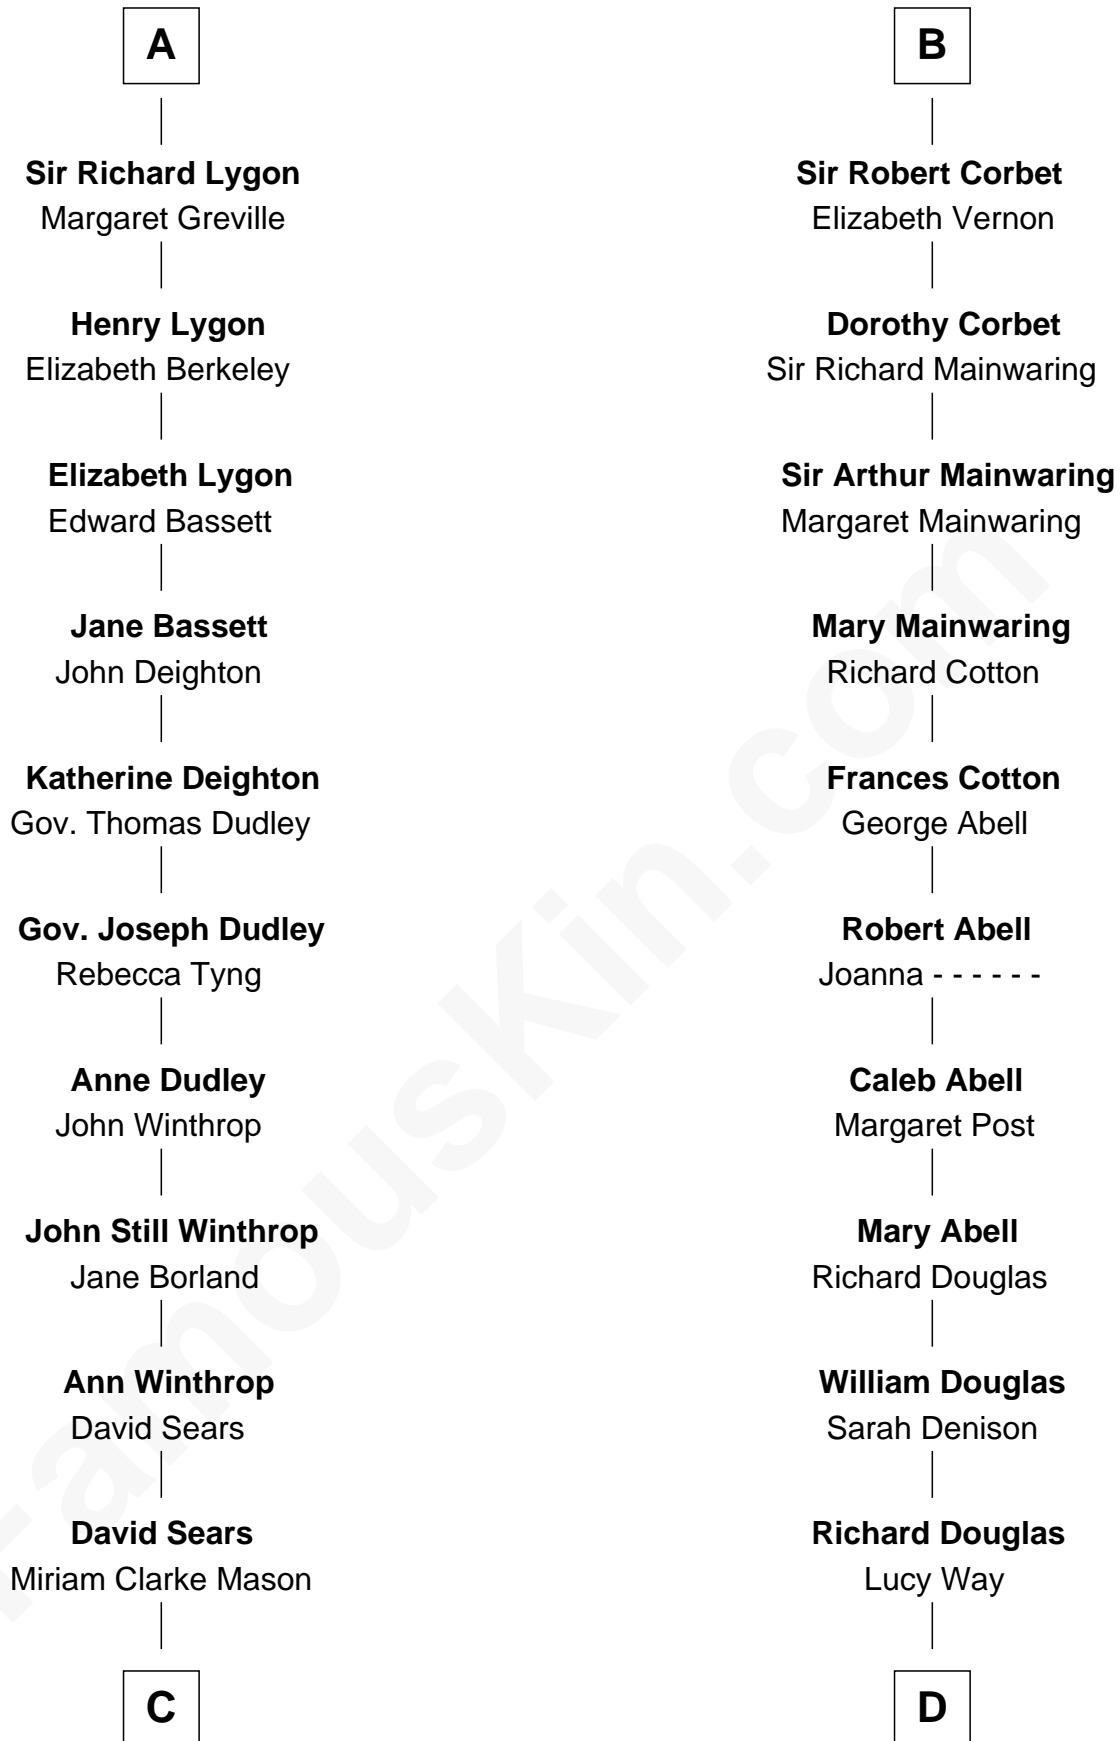

FamousKin.com Relationship Chart of

John Adams Morgan
1952 Olympic Sailing Gold Medalist

20th cousin 1 time removed of

Melvyn Douglas
Movie Actor

Sir William de Ferrers

C

Harriet Elizabeth Sears
George Casper Crowninshield

Frances Cadwallader Crowninshield
John Quincy Adams

Charles Francis Adams
Frances Lovering

Catherine Frances Lovering Adams
Henry Sturgis Morgan

John Adams Morgan
Olympic Gold Medalist

D

Erskine Douglas
Sophia Garrett