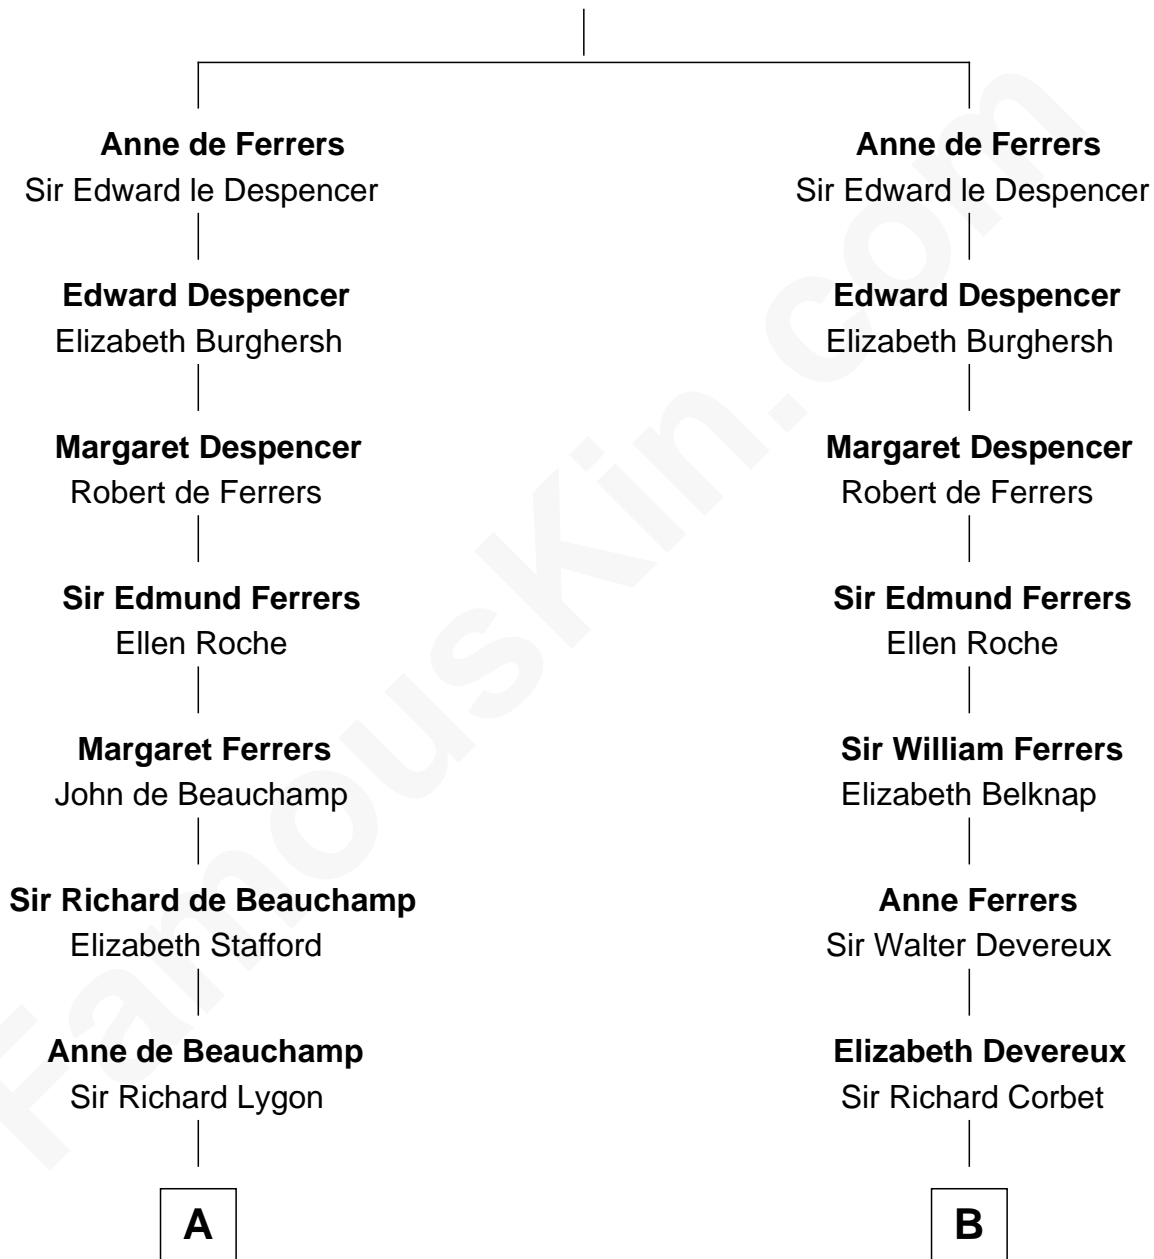

FamousKin.com Relationship Chart of

John Adams Morgan
1952 Olympic Sailing Gold Medalist

20th cousin 1 time removed of

Melvyn Douglas
Movie Actor

Sir William de Ferrers

C

Harriet Elizabeth Sears
George Casper Crowninshield

Frances Cadwallader Crowninshield
John Quincy Adams

Charles Francis Adams
Frances Lovering

Catherine Frances Lovering Adams
Henry Sturgis Morgan

John Adams Morgan
Olympic Gold Medalist

D

Erskine Douglas
Sophia Garrett

Emma Jane Douglas
Col. George Taliaferro Shackelford

Lena Priscilla Shackelford
Edouard Gregory Hesselberg

Melvyn Douglas
Movie Actor