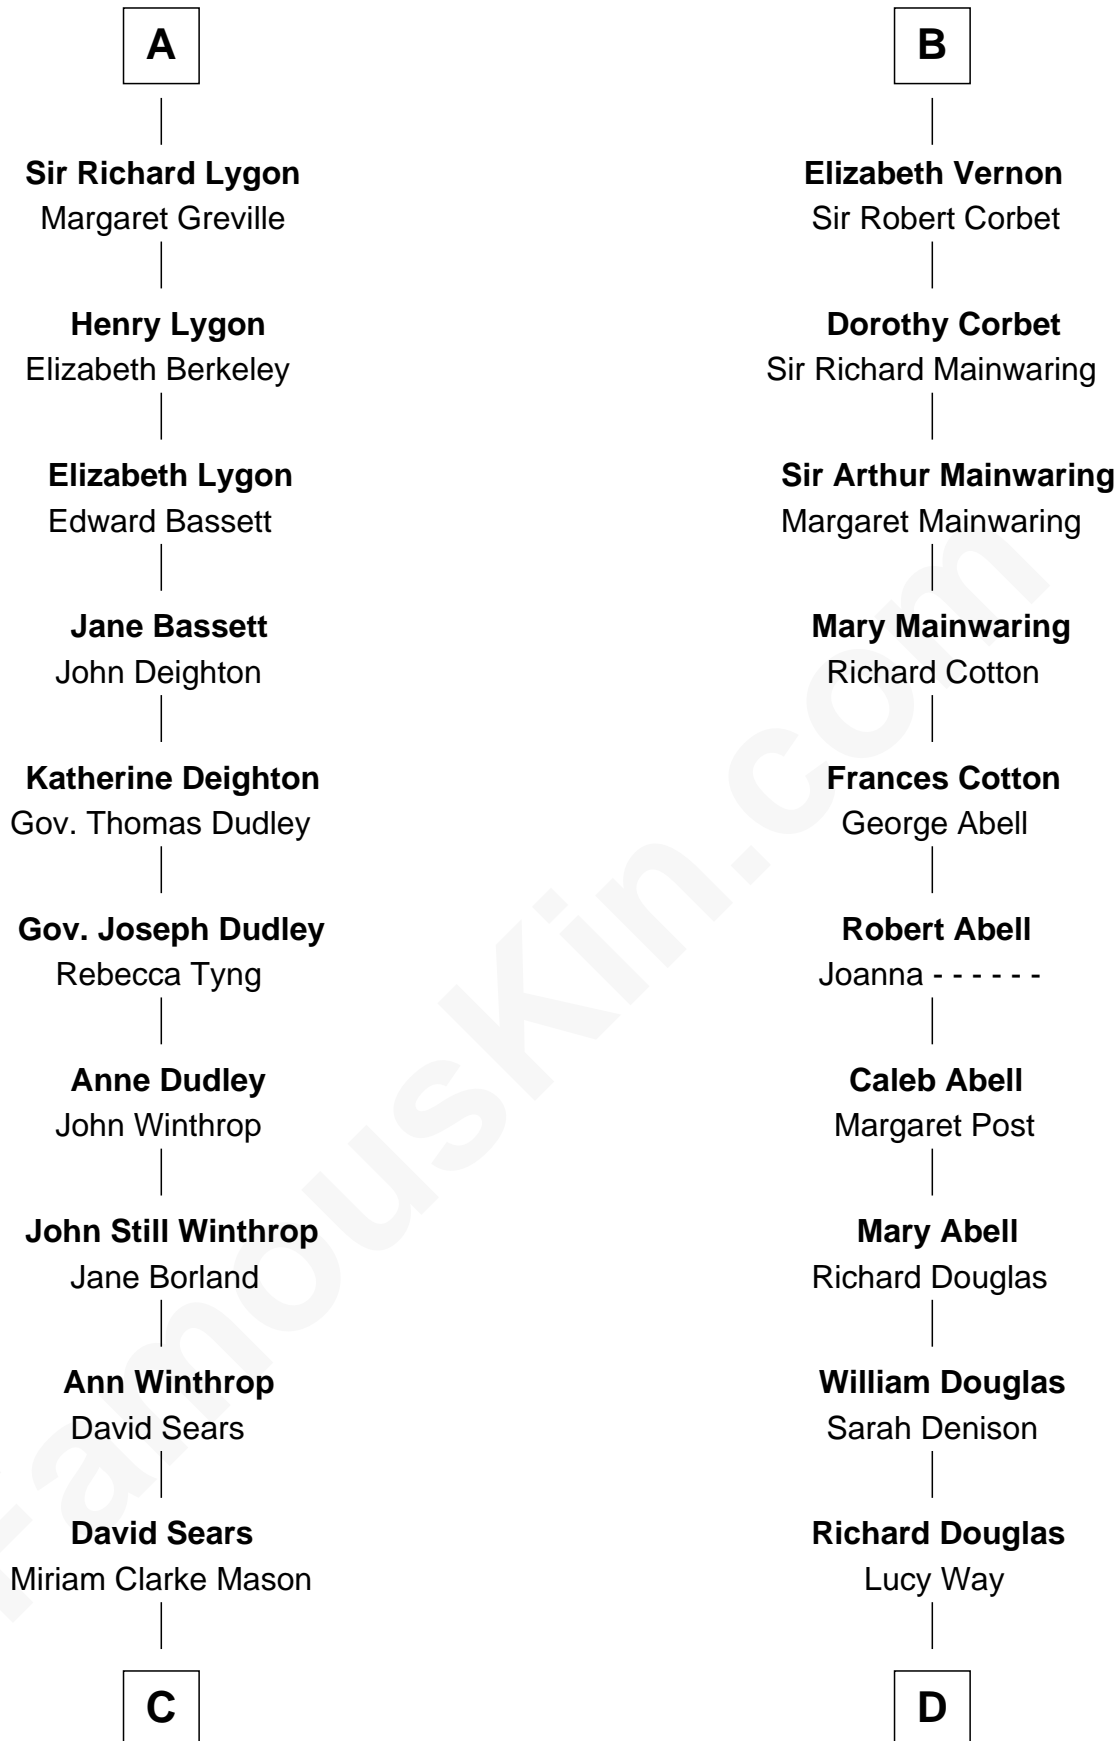

FamousKin.com Relationship Chart of

John Adams Morgan
1952 Olympic Sailing Gold Medalist

20th cousin 1 time removed of

Melvyn Douglas
Movie Actor

C

Harriet Elizabeth Sears
George Casper Crowninshield

Frances Cadwallader Crowninshield
John Quincy Adams

Charles Francis Adams
Frances Lovering

Catherine Frances Lovering Adams
Henry Sturgis Morgan

John Adams Morgan
Olympic Gold Medalist

D

Erskine Douglas
Sophia Garrett

Emma Jane Douglas
Col. George Taliaferro Shackelford