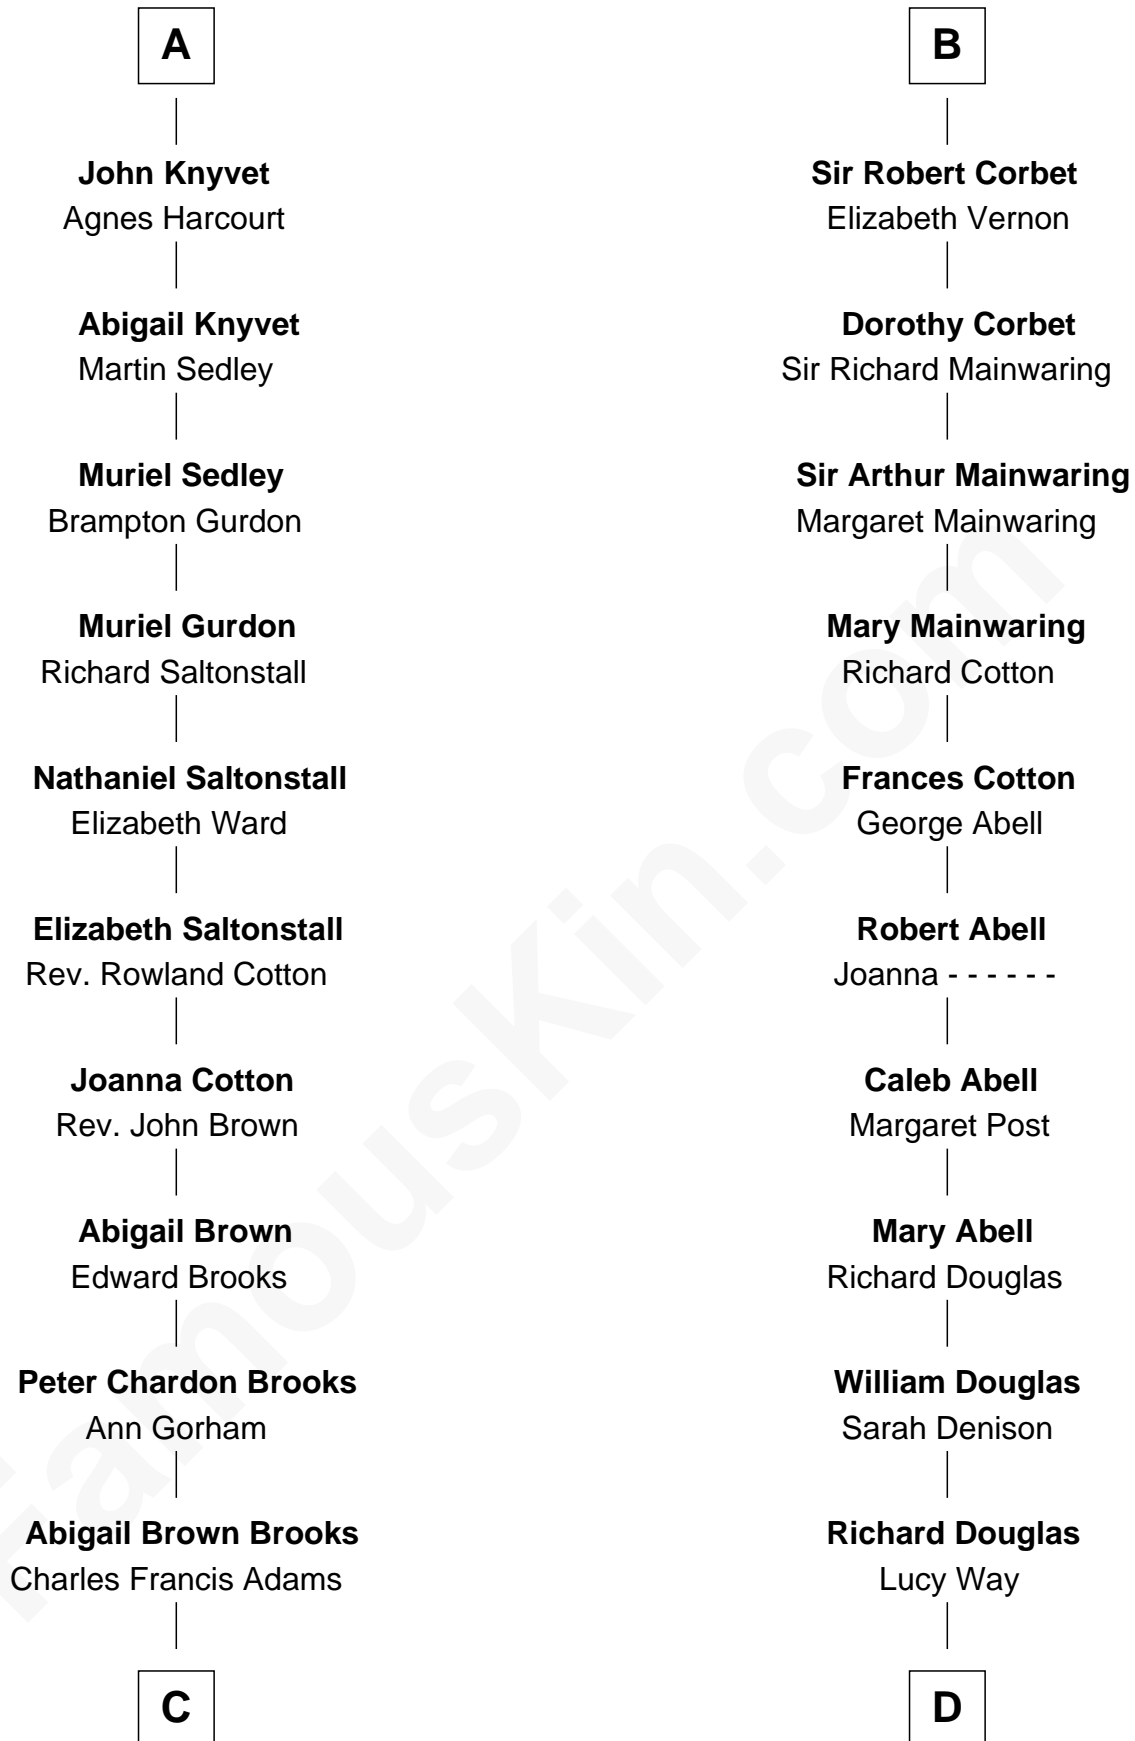

## Relationship Chart of

### John Adams Morgan

1952 Olympic Sailing Gold Medalist

20th cousin of

**Melvyn Douglas**  
Movie Actor

**C**

**John Quincy Adams**

Frances Cadwallader Crowninshield

**Charles Francis Adams**