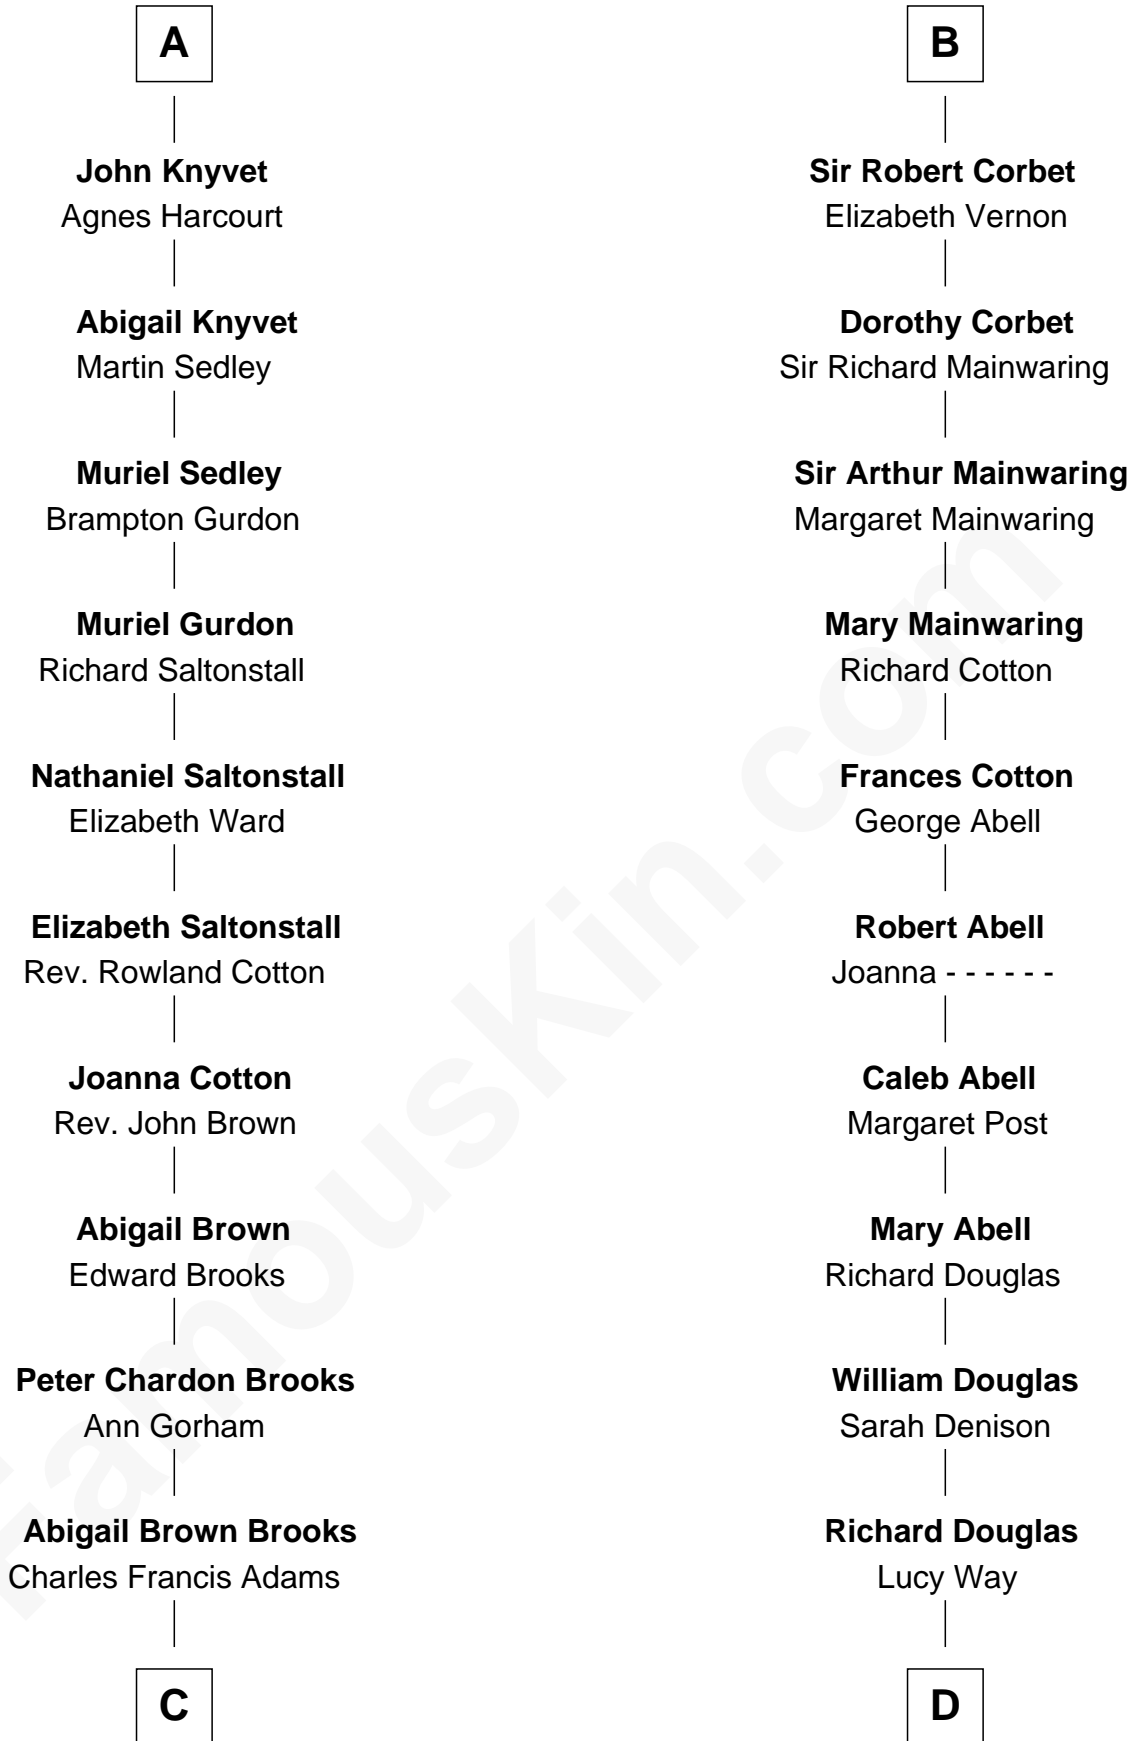

## Relationship Chart of

**John Adams Morgan**  
1952 Olympic Sailing Gold Medalist

20th cousin of

**Melvyn Douglas**  
Movie Actor

**Sir John de Mowbray**  
Aline de Braiose

**C**

**John Quincy Adams**  
Frances Cadwallader Crowninshield

**Charles Francis Adams**  
Frances Lovering

**Catherine Frances Lovering Adams**  
Henry Sturgis Morgan

**John Adams Morgan**  
*Olympic Gold Medalist*

**D**

**Erskine Douglas**  
Sophia Garrett

**Emma Jane Douglas**  
Col. George Taliaferro Shackelford

**Lena Priscilla Shackelford**  
Edouard Gregory Hesselberg

**Melvyn Douglas**  
*Movie Actor*