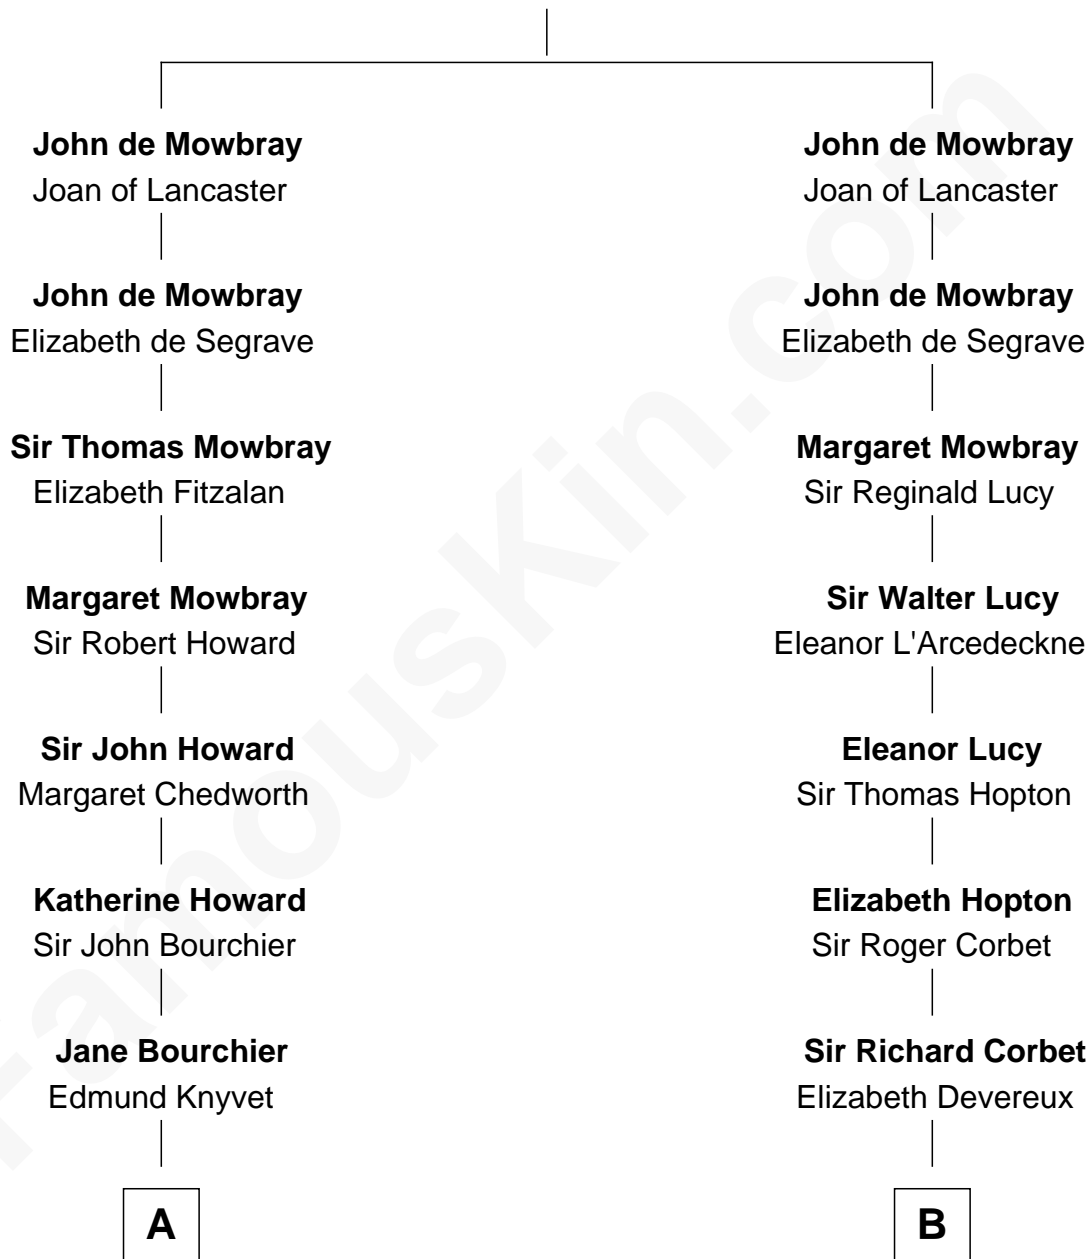

## Relationship Chart of

**John Adams Morgan**  
1952 Olympic Sailing Gold Medalist

20th cousin of

**Melvyn Douglas**  
Movie Actor

**Sir John de Mowbray**  
Aline de Braiose

**C**

**John Quincy Adams**  
Frances Cadwallader Crowninshield

**Charles Francis Adams**  
Frances Lovering

**Catherine Frances Lovering Adams**  
Henry Sturgis Morgan

**John Adams Morgan**  
*Olympic Gold Medalist*

**D**

**Erskine Douglas**  
Sophia Garrett

**Emma Jane Douglas**  
Col. George Taliaferro Shackelford