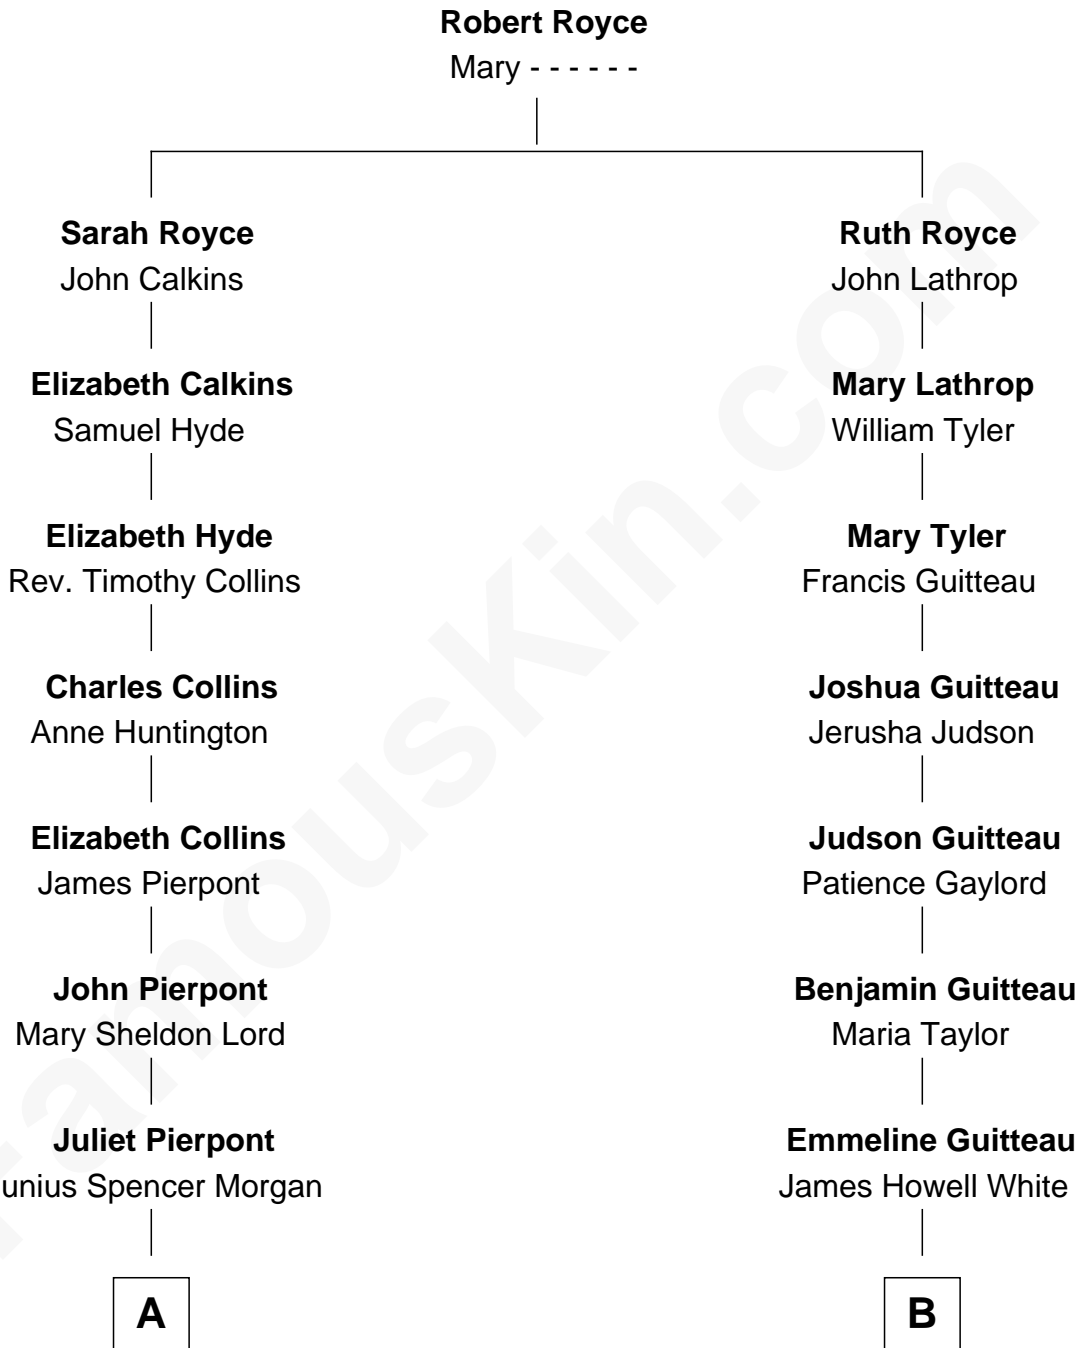

FamousKin.com Relationship Chart of

John Adams Morgan
1952 Olympic Sailing Gold Medalist

9th cousin 1 time removed of

Henry A. Wallace
33rd U.S. Vice-President

A

John Pierpont Morgan

Frances Louisa Tracy

John Pierpont Morgan

Jane Norton Grew

Henry Sturgis Morgan

Catherine Frances Lovering Adams

John Adams Morgan

Olympic Gold Medalist

B

Mary Ann Matilda White

John Avery Brodhead