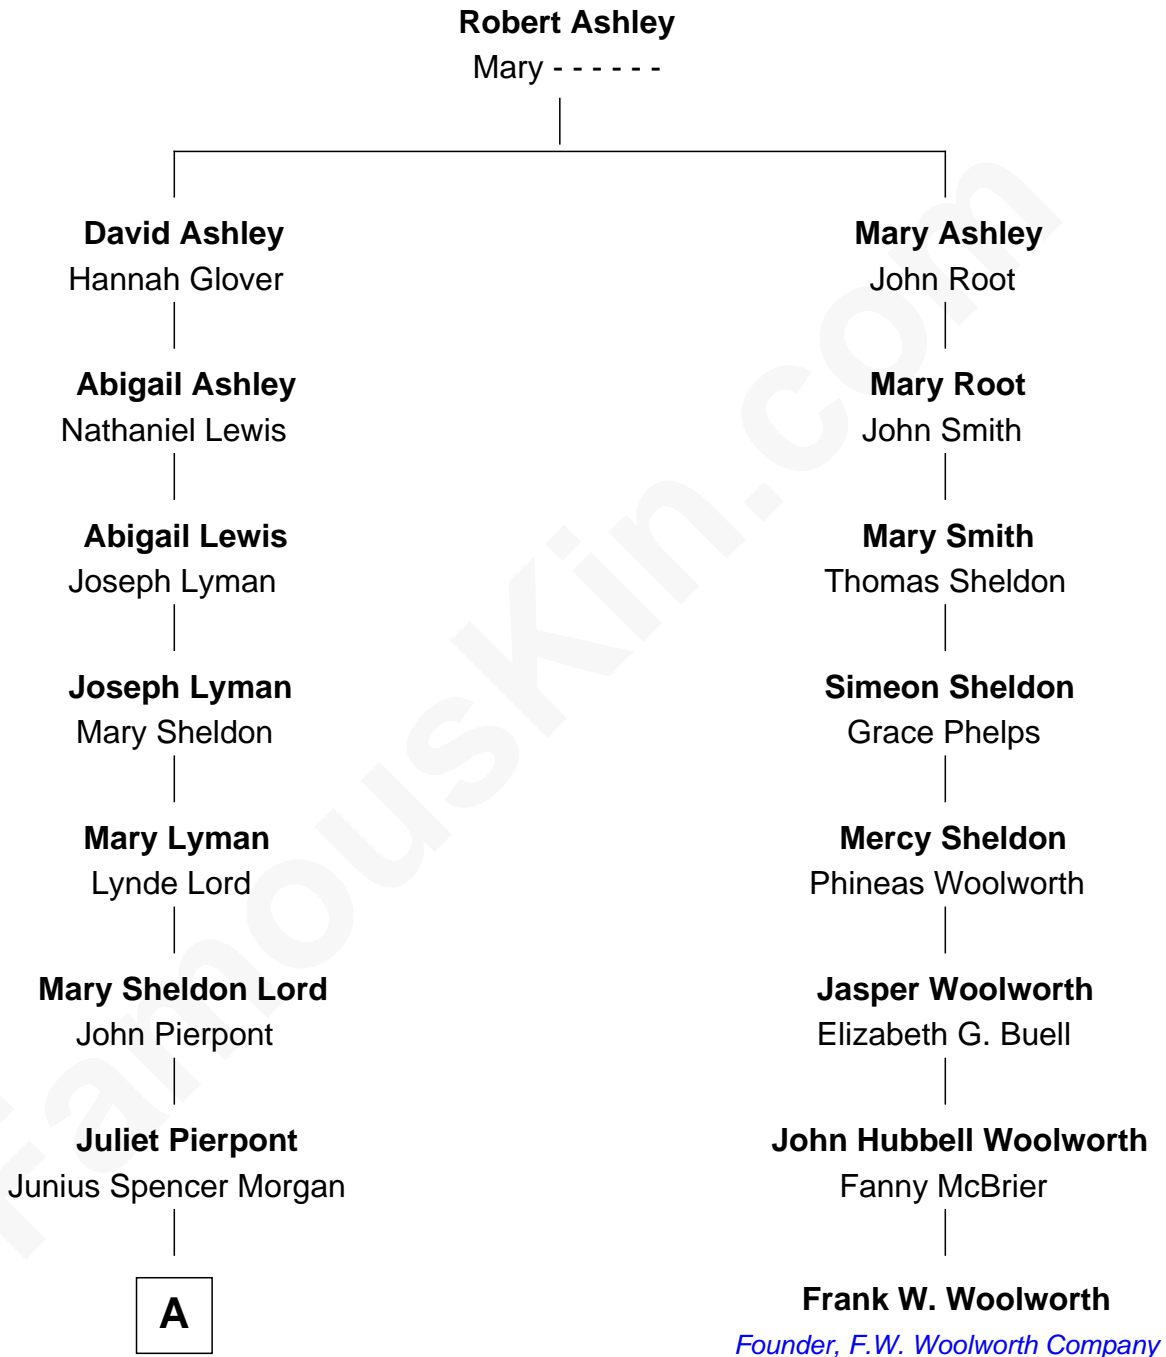

FamousKin.com Relationship Chart of

John Adams Morgan
1952 Olympic Sailing Gold Medalist

7th cousin 3 times removed of

Frank W. Woolworth
Founder of F.W. Woolworth Company

A

John Pierpont Morgan
Frances Louisa Tracy

John Pierpont Morgan
Jane Norton Grew

Henry Sturgis Morgan
Catherine Frances Lovering Adams

John Adams Morgan
Olympic Gold Medalist

FamousKin.com