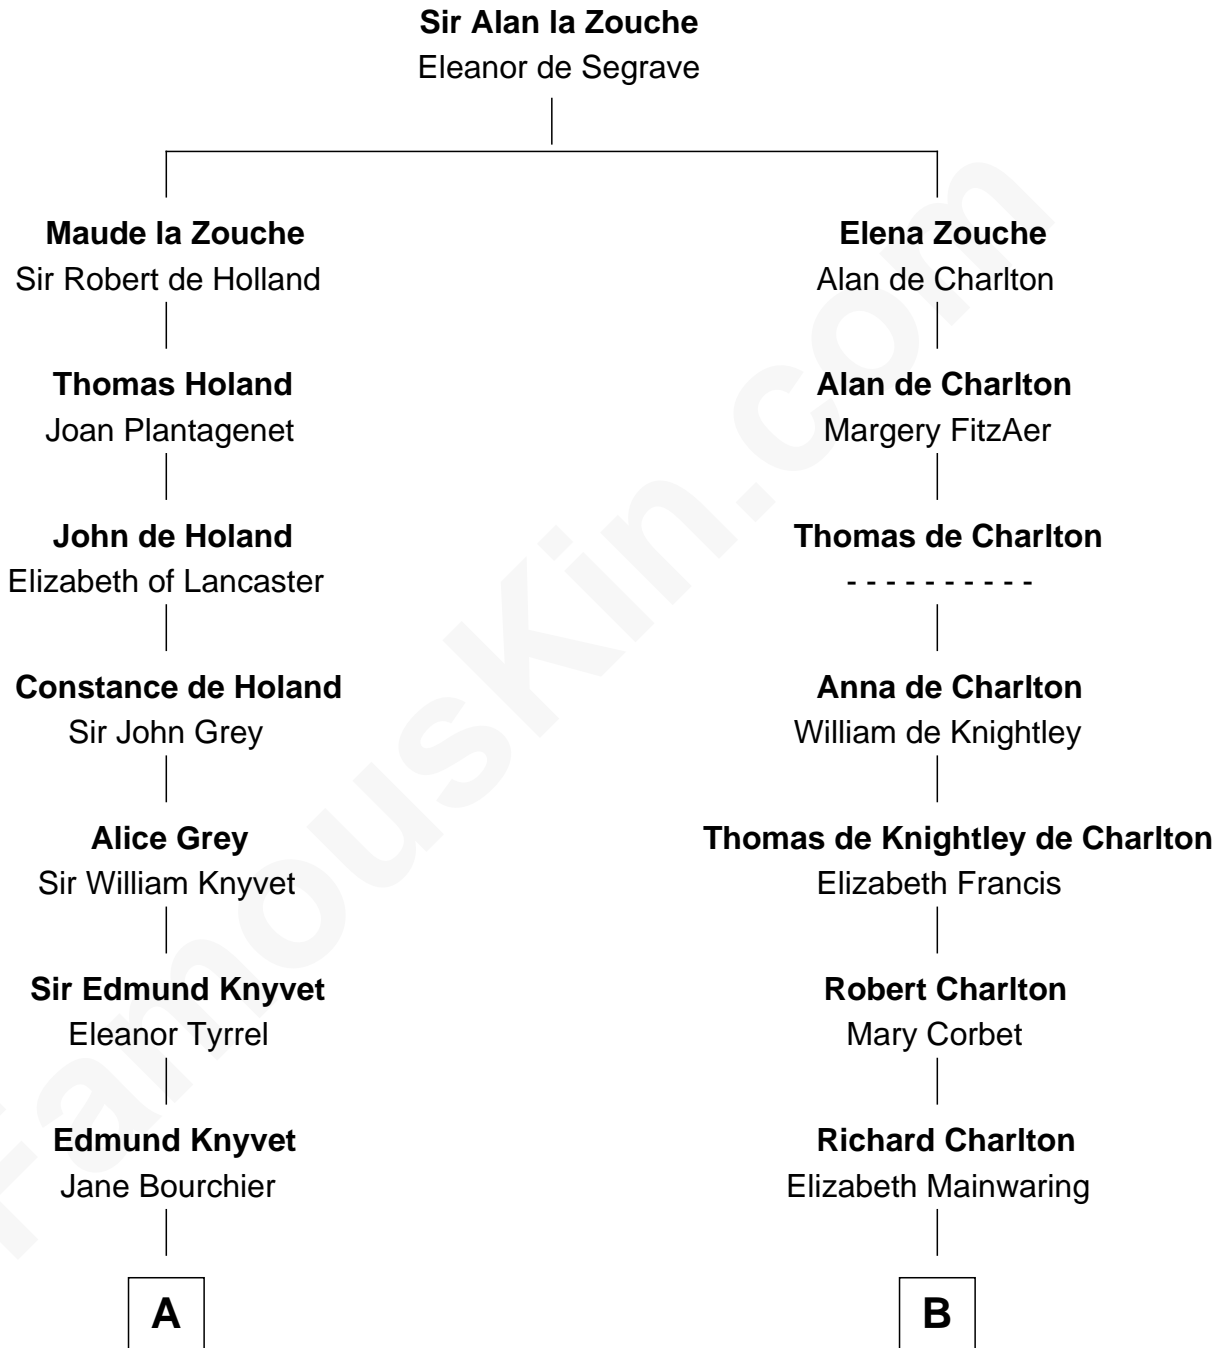

FamousKin.com Relationship Chart of John Adams Morgan 1952 Olympic Sailing Gold Medalist

20th cousin 1 time removed of

Sarah Palin
9th Governor of Alaska

C

John Quincy Adams

Frances Cadwallader Crowninshield

Charles Francis Adams

Frances Lovering

Catherine Frances Lovering Adams

Henry Sturgis Morgan

John Adams Morgan

Olympic Gold Medalist

D

Thomas S. Ruddock

9th Governor of Alaska