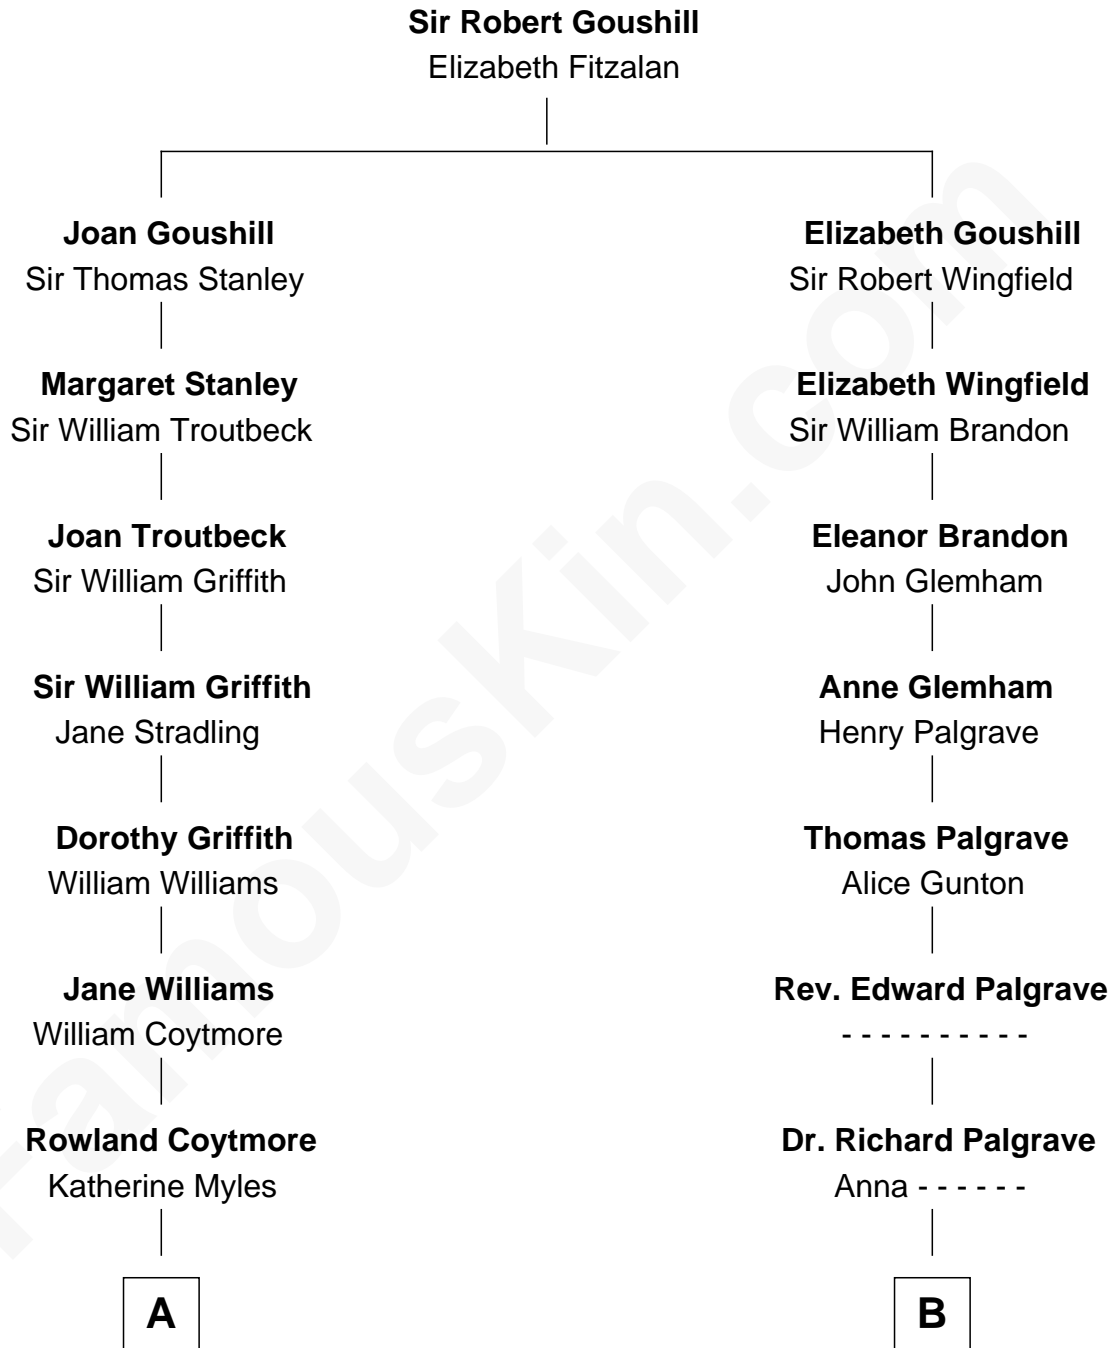

# FamousKin.com Relationship Chart of

**John Adams Morgan**  
1952 Olympic Sailing Gold Medalist

18th cousin 1 time removed of

**Sarah Palin**  
9th Governor of Alaska

**A**

**Elizabeth Coytmore**

William Tyng

**Abigail Quincy Smith**

John Adams

**John Quincy Adams**

Louisa Catherine Johnson

**Charles Francis Adams**

Abigail Brown Brooks

**John Quincy Adams**

Frances Cadwallader Crowninshield