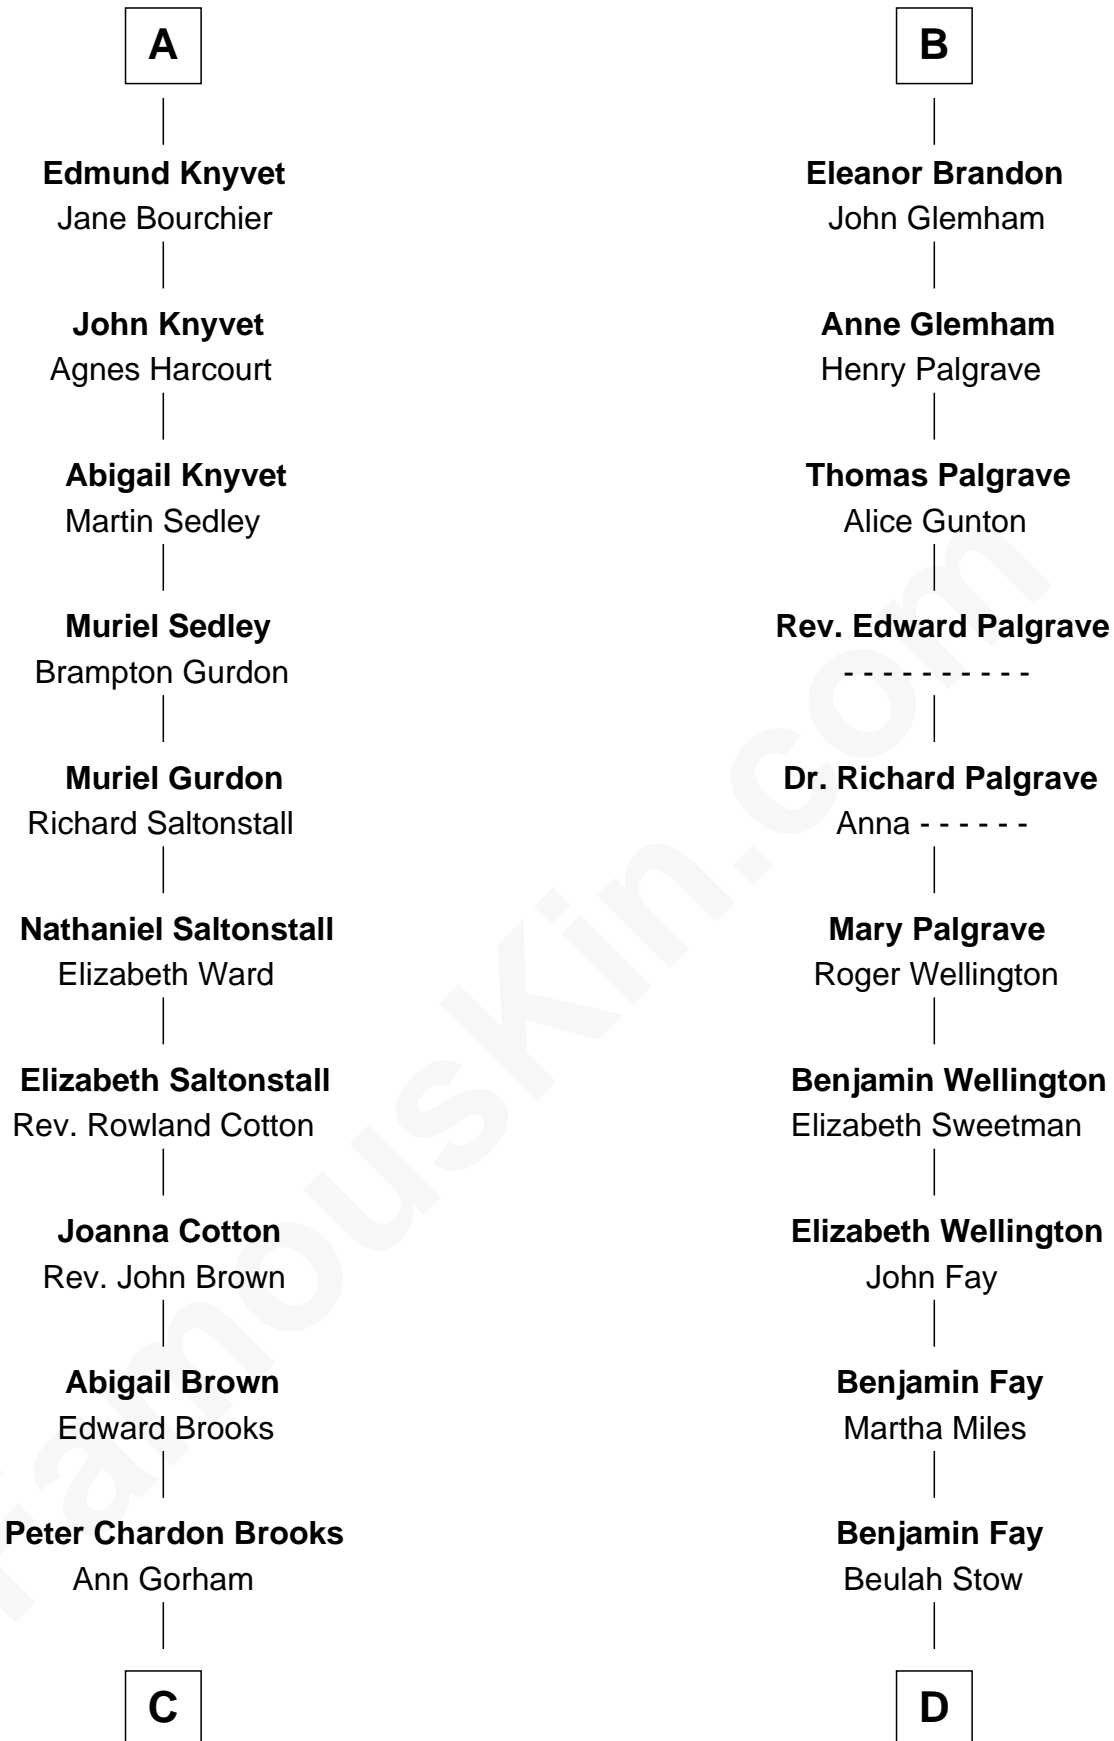

FamousKin.com Relationship Chart of

John Adams Morgan
1952 Olympic Sailing Gold Medalist

18th cousin 3 times removed of

Shubael D. Childs
Founder of S.D. Childs & Company

C

Abigail Brown Brooks
Charles Francis Adams

John Quincy Adams
Frances Cadwallader Crowninshield

Charles Francis Adams
Frances Lovering

Catherine Frances Lovering Adams
Henry Sturgis Morgan

John Adams Morgan
Olympic Gold Medalist

D

Beulah Fay
Josiah Childs