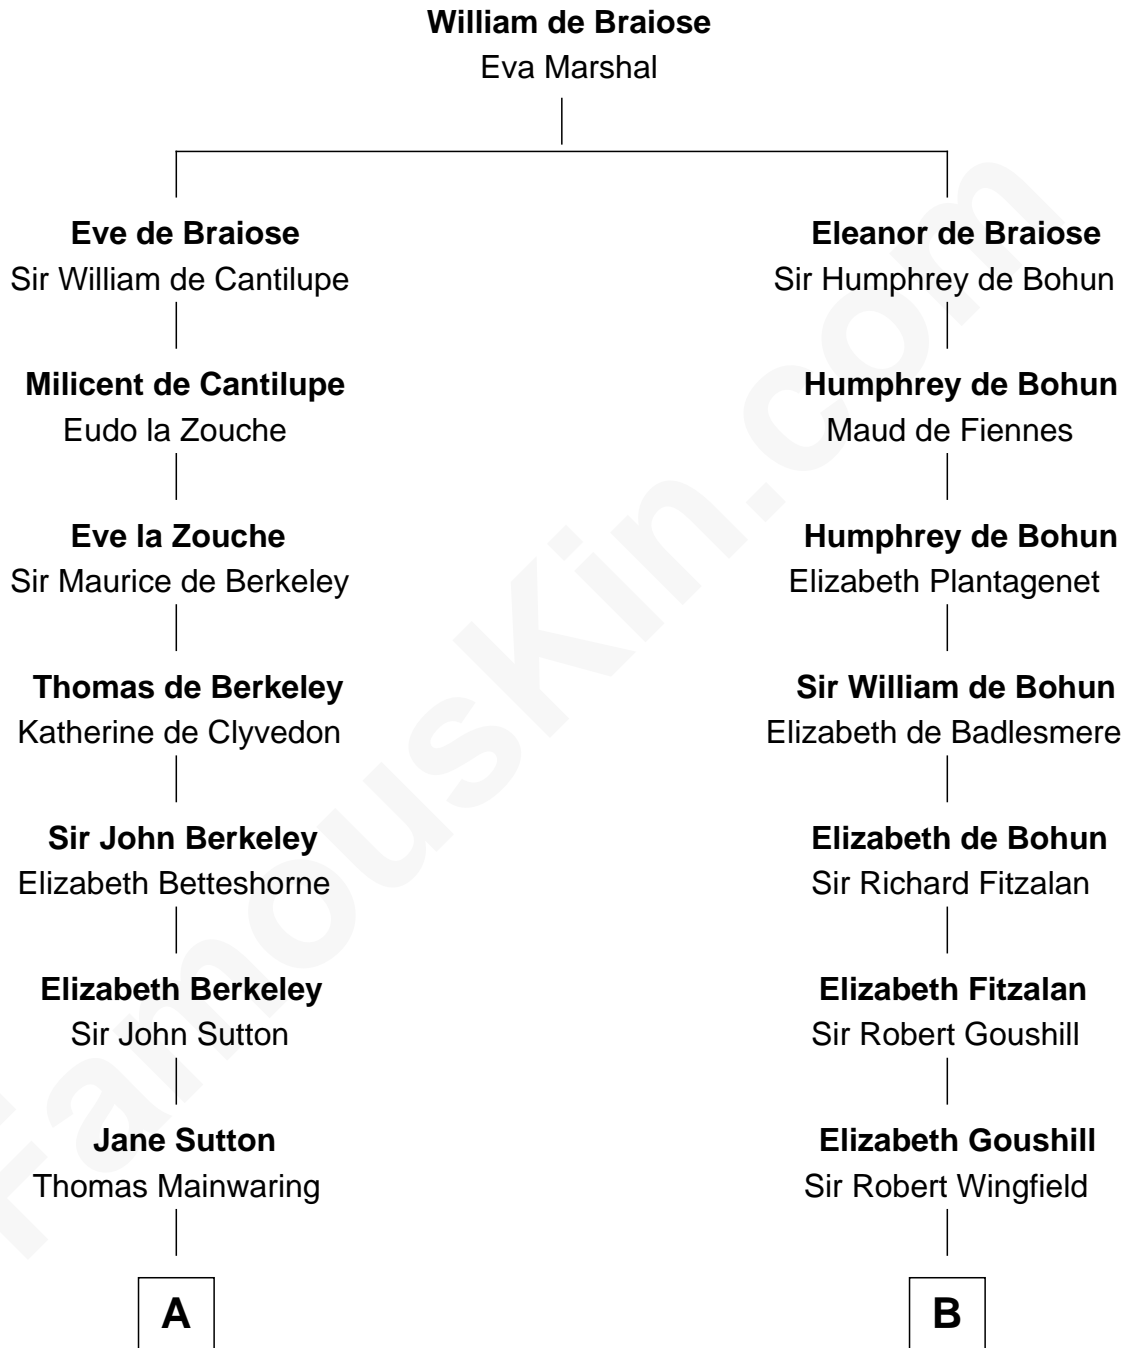

# FamousKin.com Relationship Chart of

**John Adams Morgan**  
1952 Olympic Sailing Gold Medalist

19th cousin 2 times removed of

**Shubael D. Childs**  
Founder of S.D. Childs & Company

**C**

**Charles F. Tracy**

Louisa Kirkland

**Frances Louisa Tracy**

John Pierpont Morgan

**John Pierpont Morgan**

Jane Norton Grew

**Henry Sturgis Morgan**

Catherine Frances Lovering Adams

**John Adams Morgan**