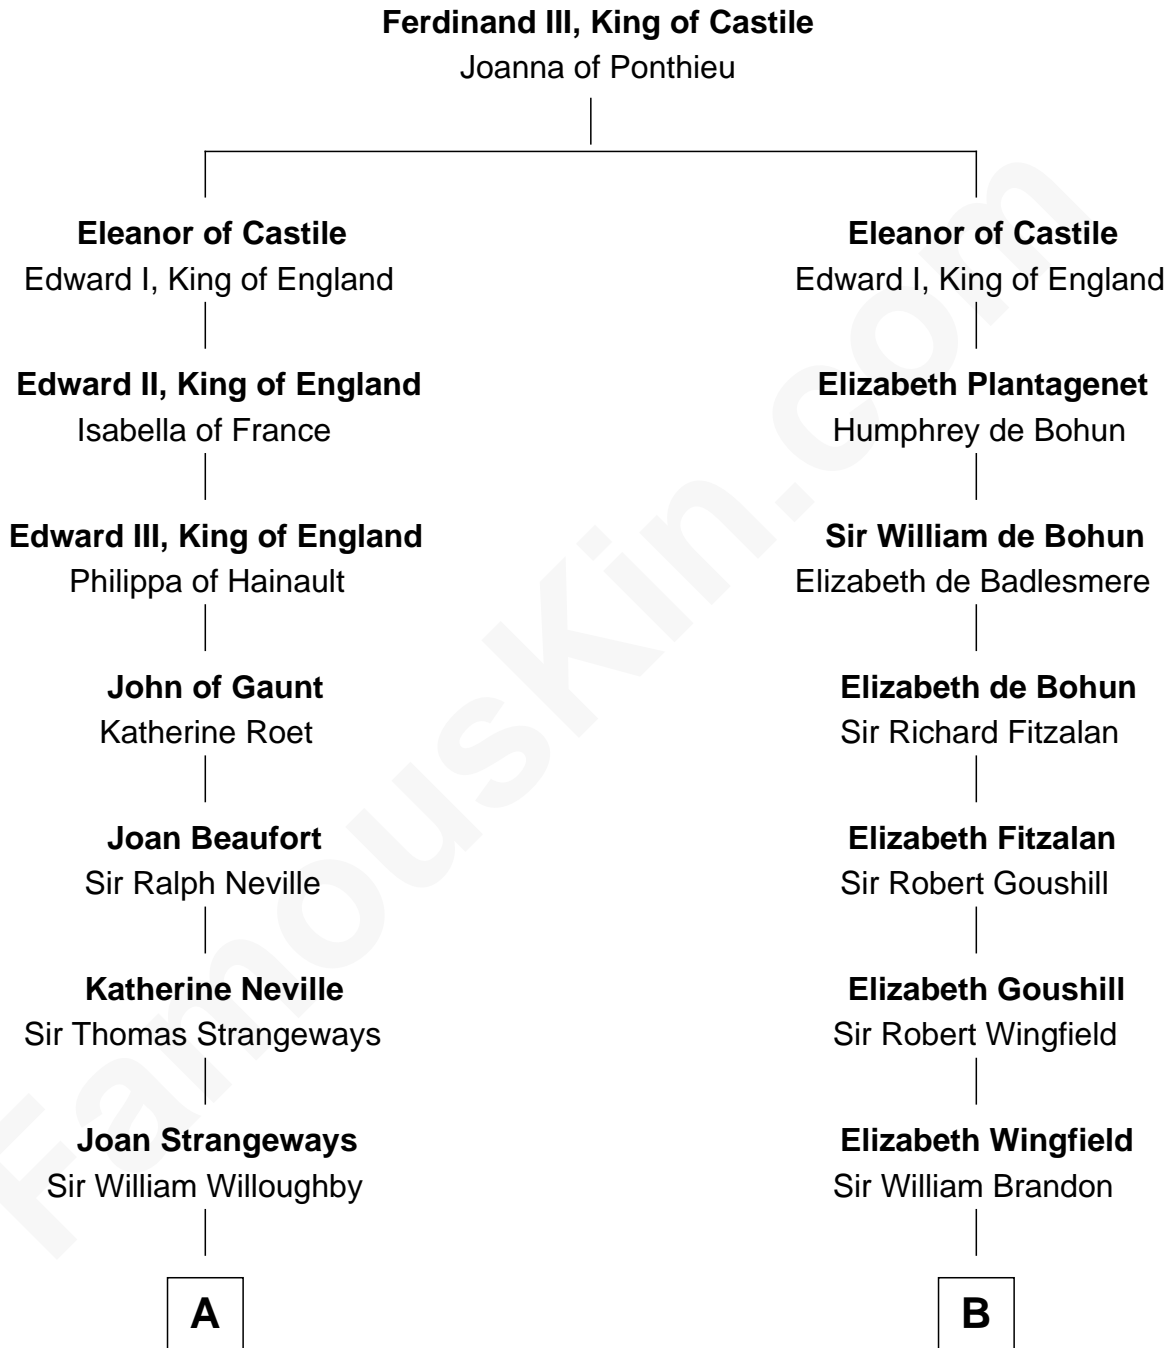

FamousKin.com Relationship Chart of

John Adams Morgan
1952 Olympic Sailing Gold Medalist

18th cousin 3 times removed of

Shubael D. Childs
Founder of S.D. Childs & Company

C

Harriet Elizabeth Sears
George Casper Crowninshield

Frances Cadwallader Crowninshield
John Quincy Adams

Charles Francis Adams
Frances Lovering

Catherine Frances Lovering Adams
Henry Sturgis Morgan

John Adams Morgan
Olympic Gold Medalist

D

Beulah Fay
Josiah Childs