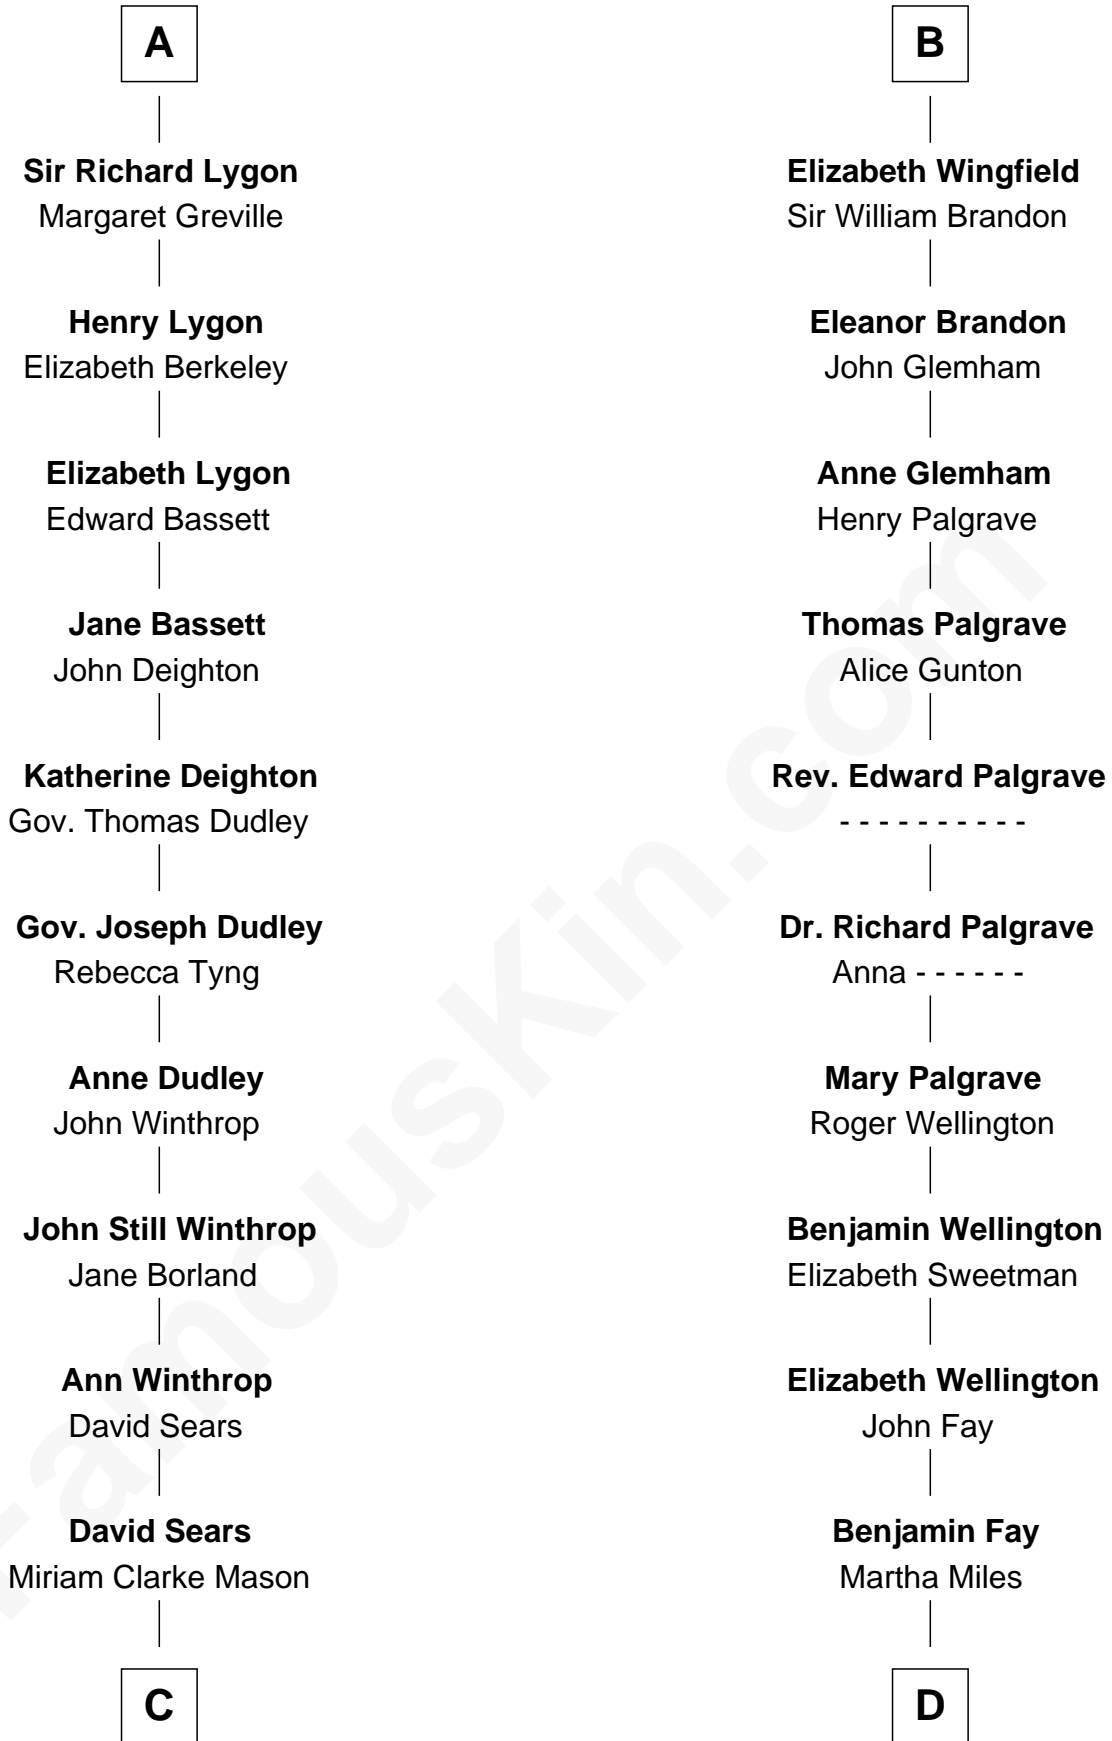

FamousKin.com Relationship Chart of

John Adams Morgan
1952 Olympic Sailing Gold Medalist

19th cousin 2 times removed of

Shubael D. Childs
Founder of S.D. Childs & Company

C

Harriet Elizabeth Sears
George Casper Crowninshield

Frances Cadwallader Crowninshield
John Quincy Adams

Charles Francis Adams
Frances Lovering

Catherine Frances Lovering Adams
Henry Sturgis Morgan

John Adams Morgan
Olympic Gold Medalist

D

Benjamin Fay
Beulah Stow