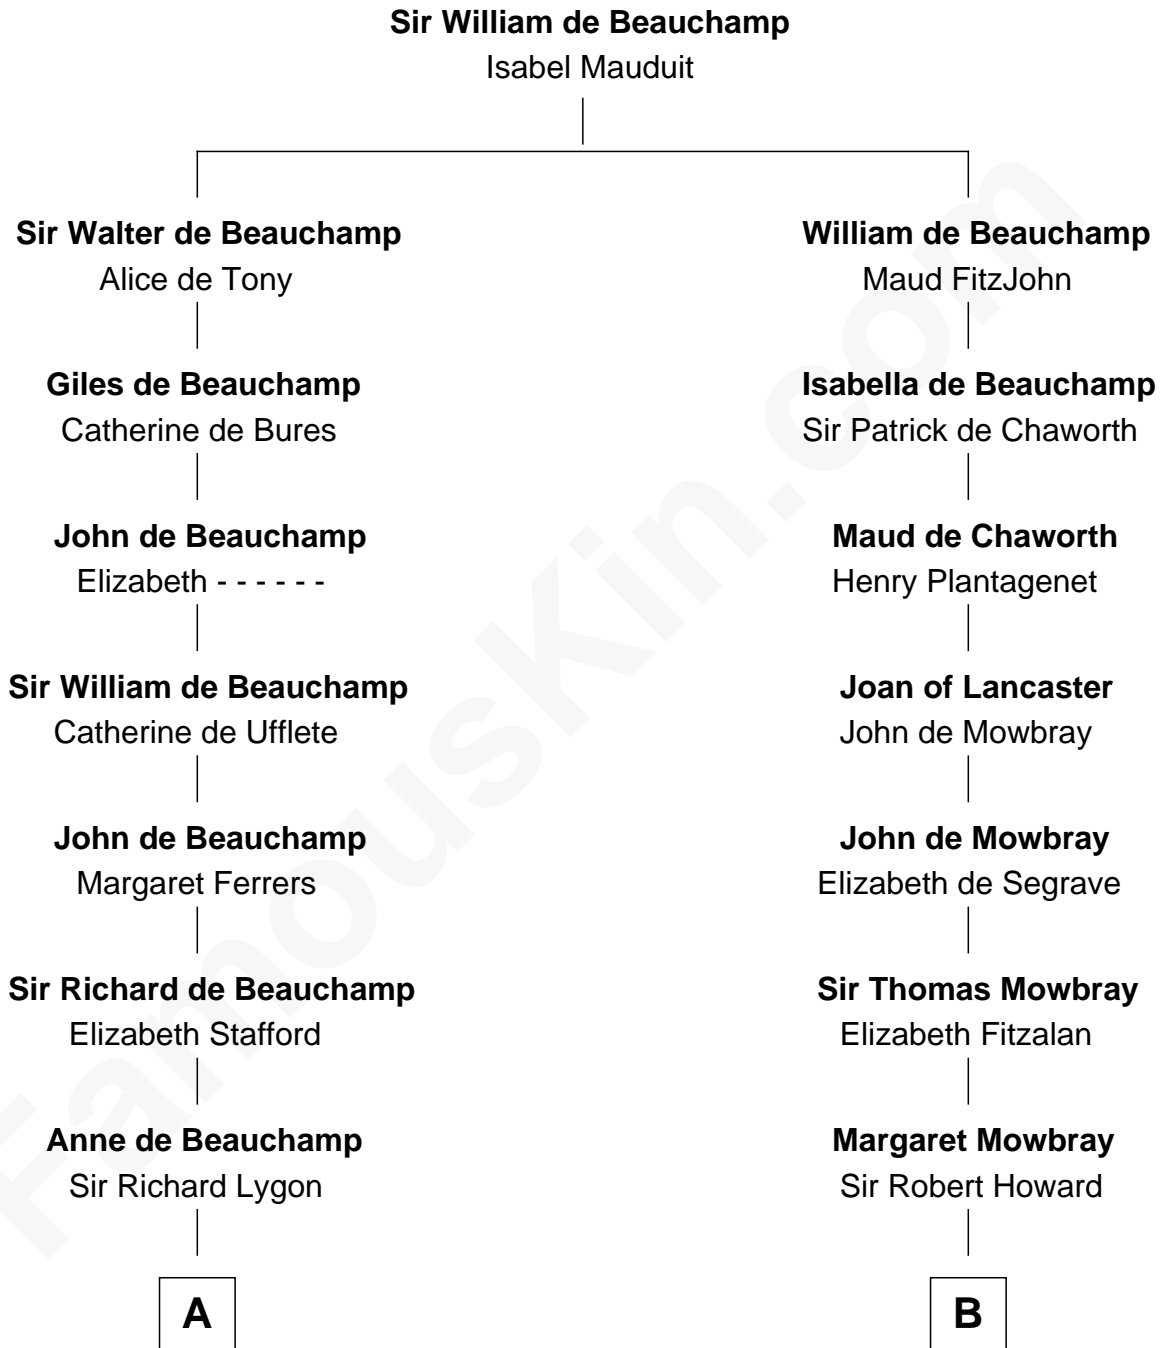

FamousKin.com Relationship Chart of

John Adams Morgan
1952 Olympic Sailing Gold Medalist

18th cousin 3 times removed of

Thomas Jefferson

3rd U.S. President and Signer of the Declaration of Independence

C

Harriet Elizabeth Sears
George Casper Crowninshield

Frances Cadwallader Crowninshield
John Quincy Adams

Charles Francis Adams
Frances Lovering

Catherine Frances Lovering Adams
Henry Sturgis Morgan

John Adams Morgan
Olympic Gold Medalist

D

Jane Randolph
Peter Jefferson

Thomas Jefferson
3rd U.S. President

FamousKin.com