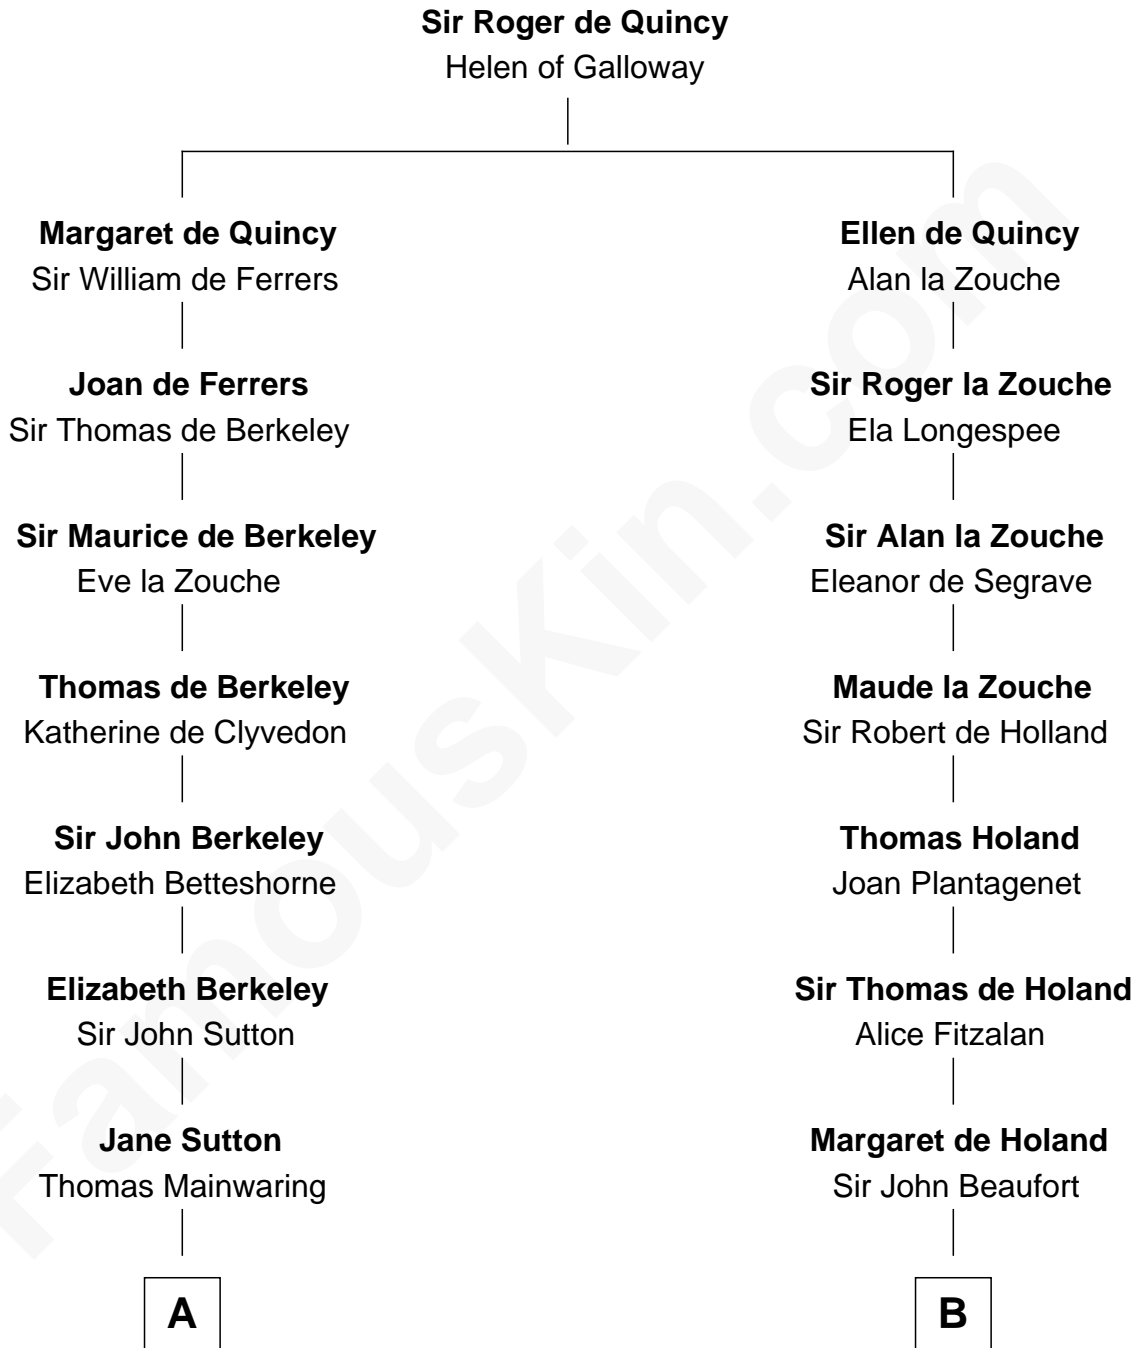

FamousKin.com Relationship Chart of

John Adams Morgan
1952 Olympic Sailing Gold Medalist

20th cousin 1 time removed of

Alexander Hamilton
1st U.S. Secretary of the Treasury

C

Charles F. Tracy
Louisa Kirkland

Frances Louisa Tracy
John Pierpont Morgan

John Pierpont Morgan
Jane Norton Grew

Henry Sturgis Morgan
Catherine Frances Lovering Adams

John Adams Morgan
Olympic Gold Medalist

D

Rebecca Cunningham
John Hamilton