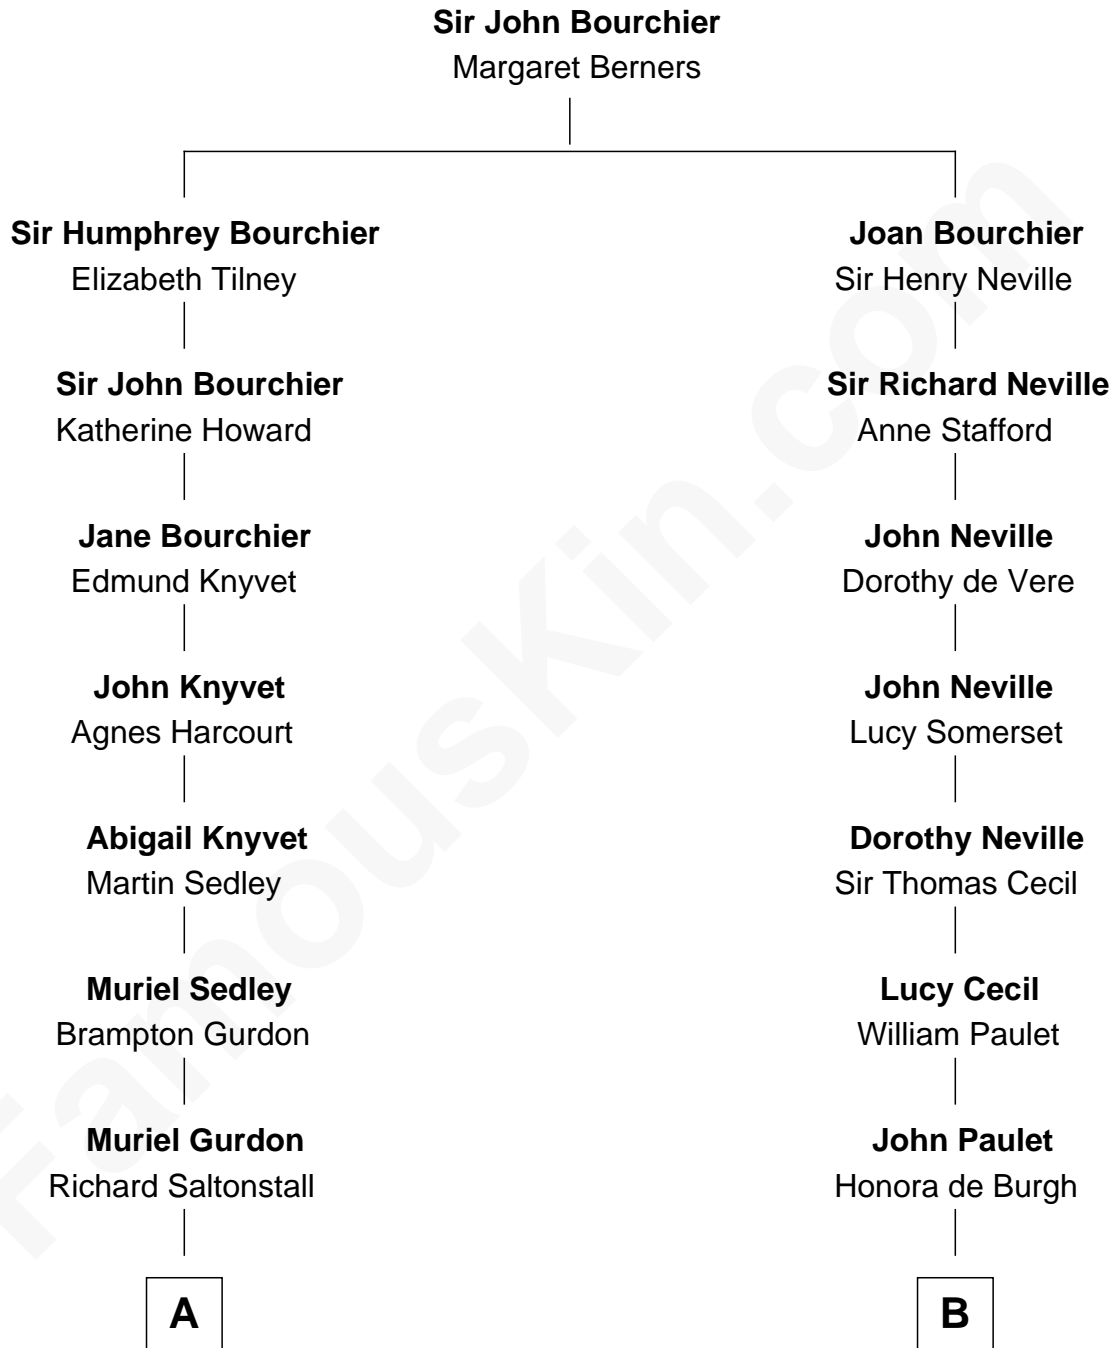

## Relationship Chart of

### John Adams Morgan

1952 Olympic Sailing Gold Medalist

16th cousin 1 time removed of

**Princess Diana**  
*Princess of Wales*

**A**

**Nathaniel Saltonstall**

Elizabeth Ward

**Elizabeth Saltonstall**