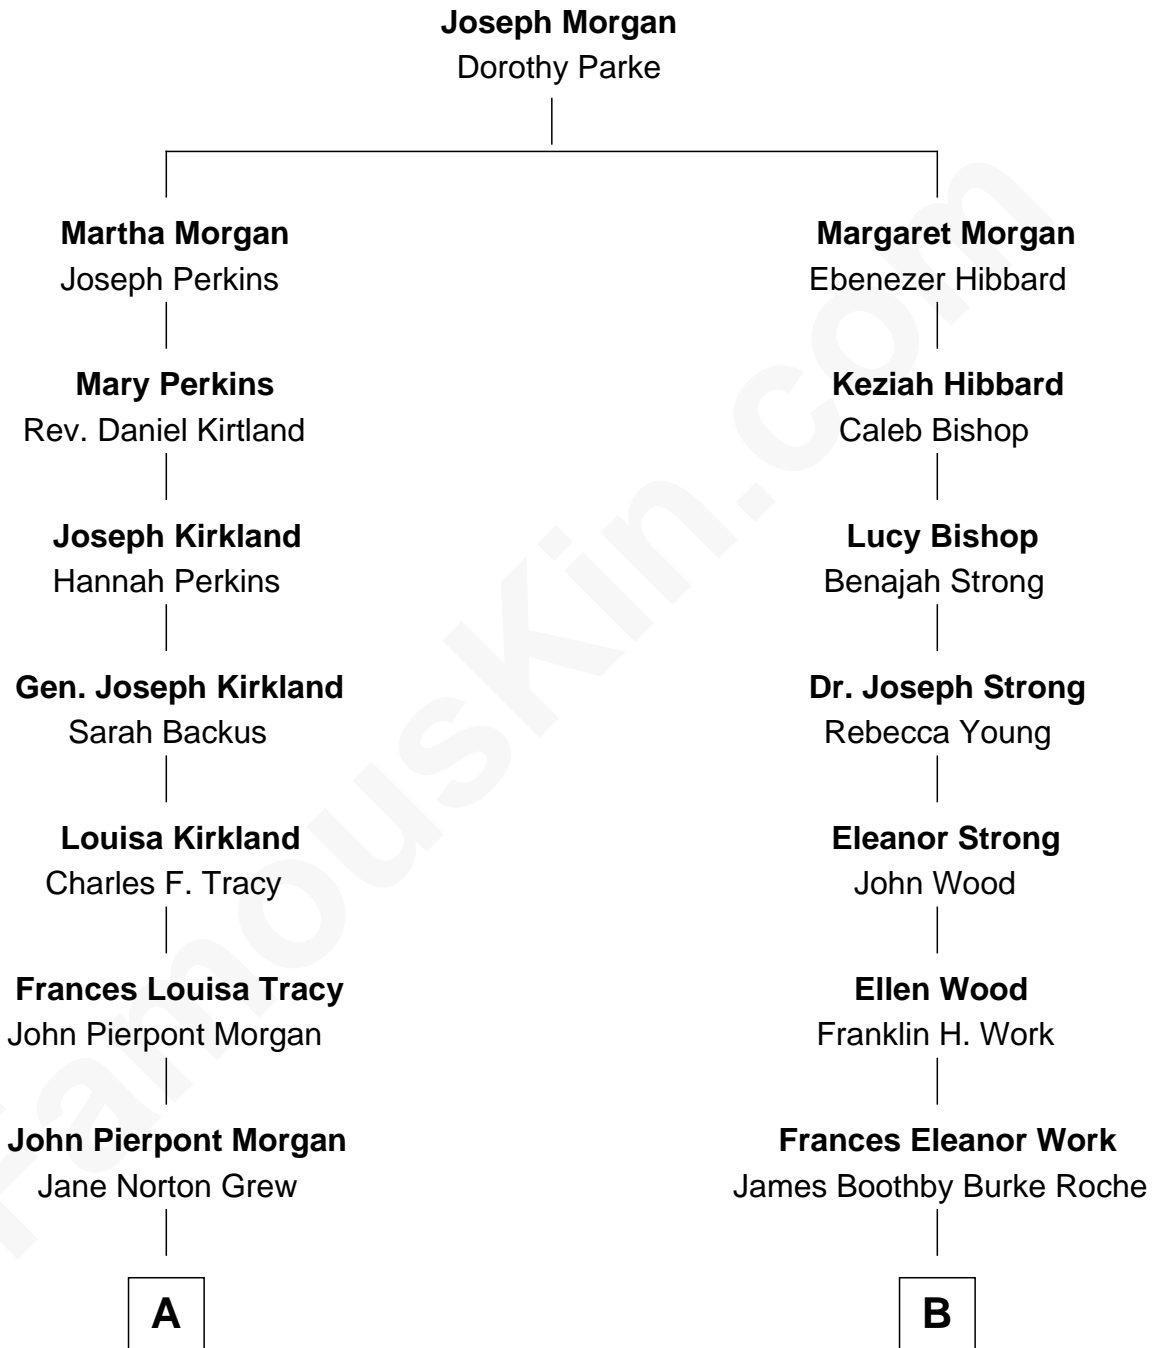

8th cousin 1 time removed of

Princess Diana
Princess of Wales