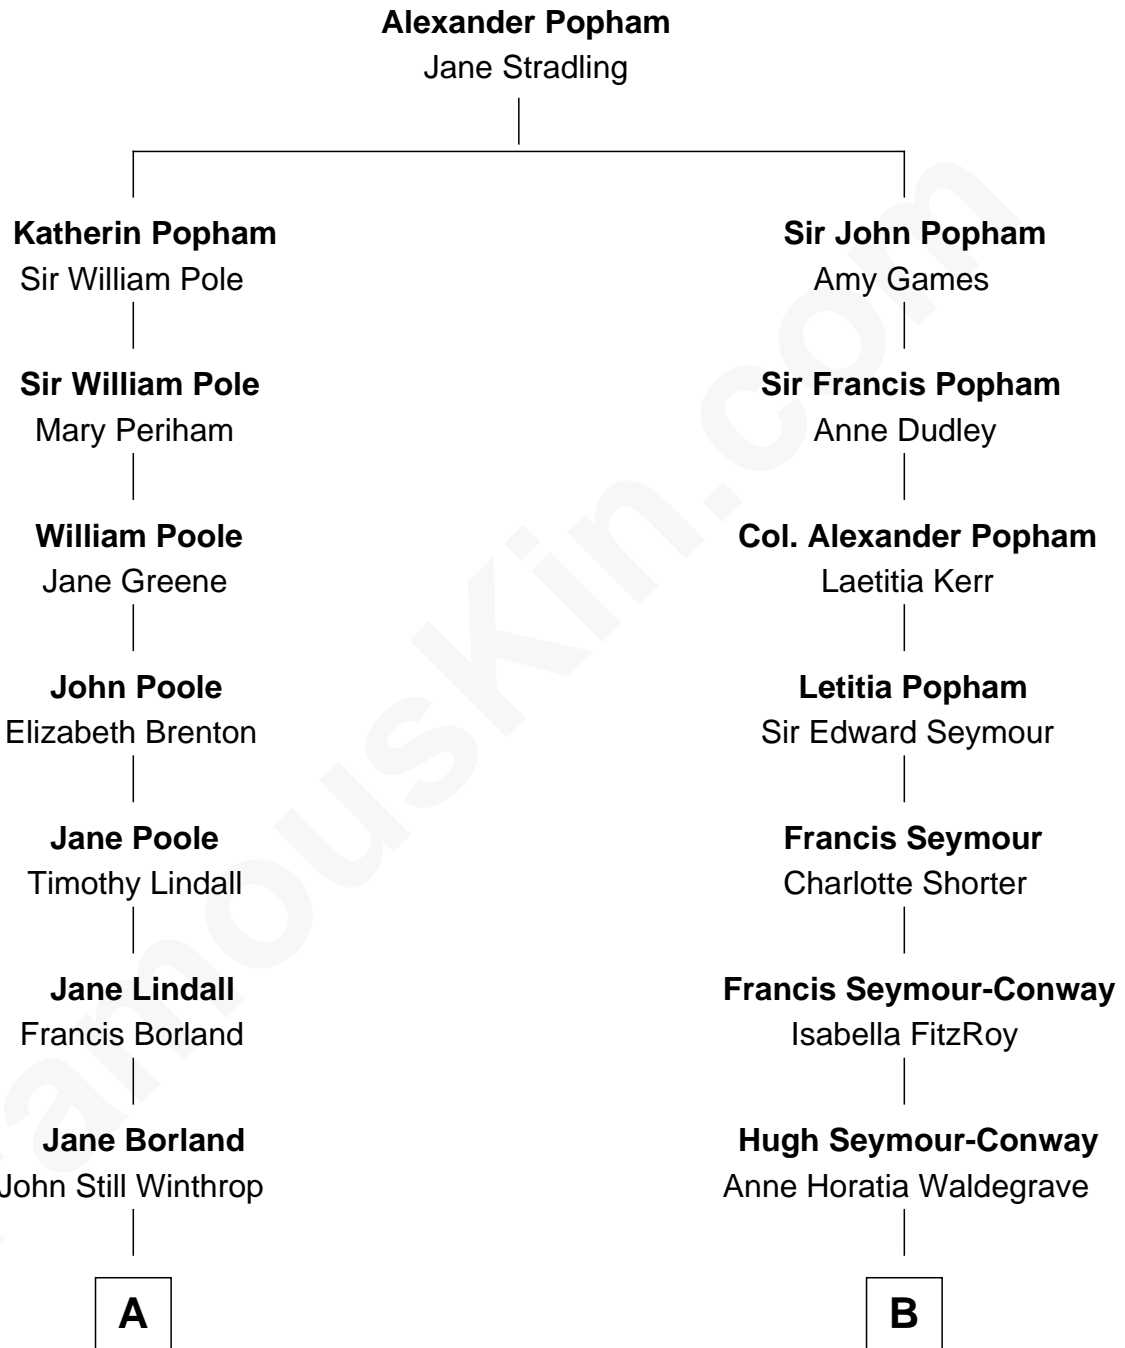

FamousKin.com Relationship Chart of

John Adams Morgan
1952 Olympic Sailing Gold Medalist

12th cousin 1 time removed of

Princess Diana
Princess of Wales

A

Ann Winthrop

David Sears

David Sears

Miriam Clarke Mason

Harriet Elizabeth Sears

George Casper Crowninshield

Frances Cadwallader Crowninshield

John Quincy Adams

Charles Francis Adams

Frances Lovering

Catherine Frances Lovering Adams