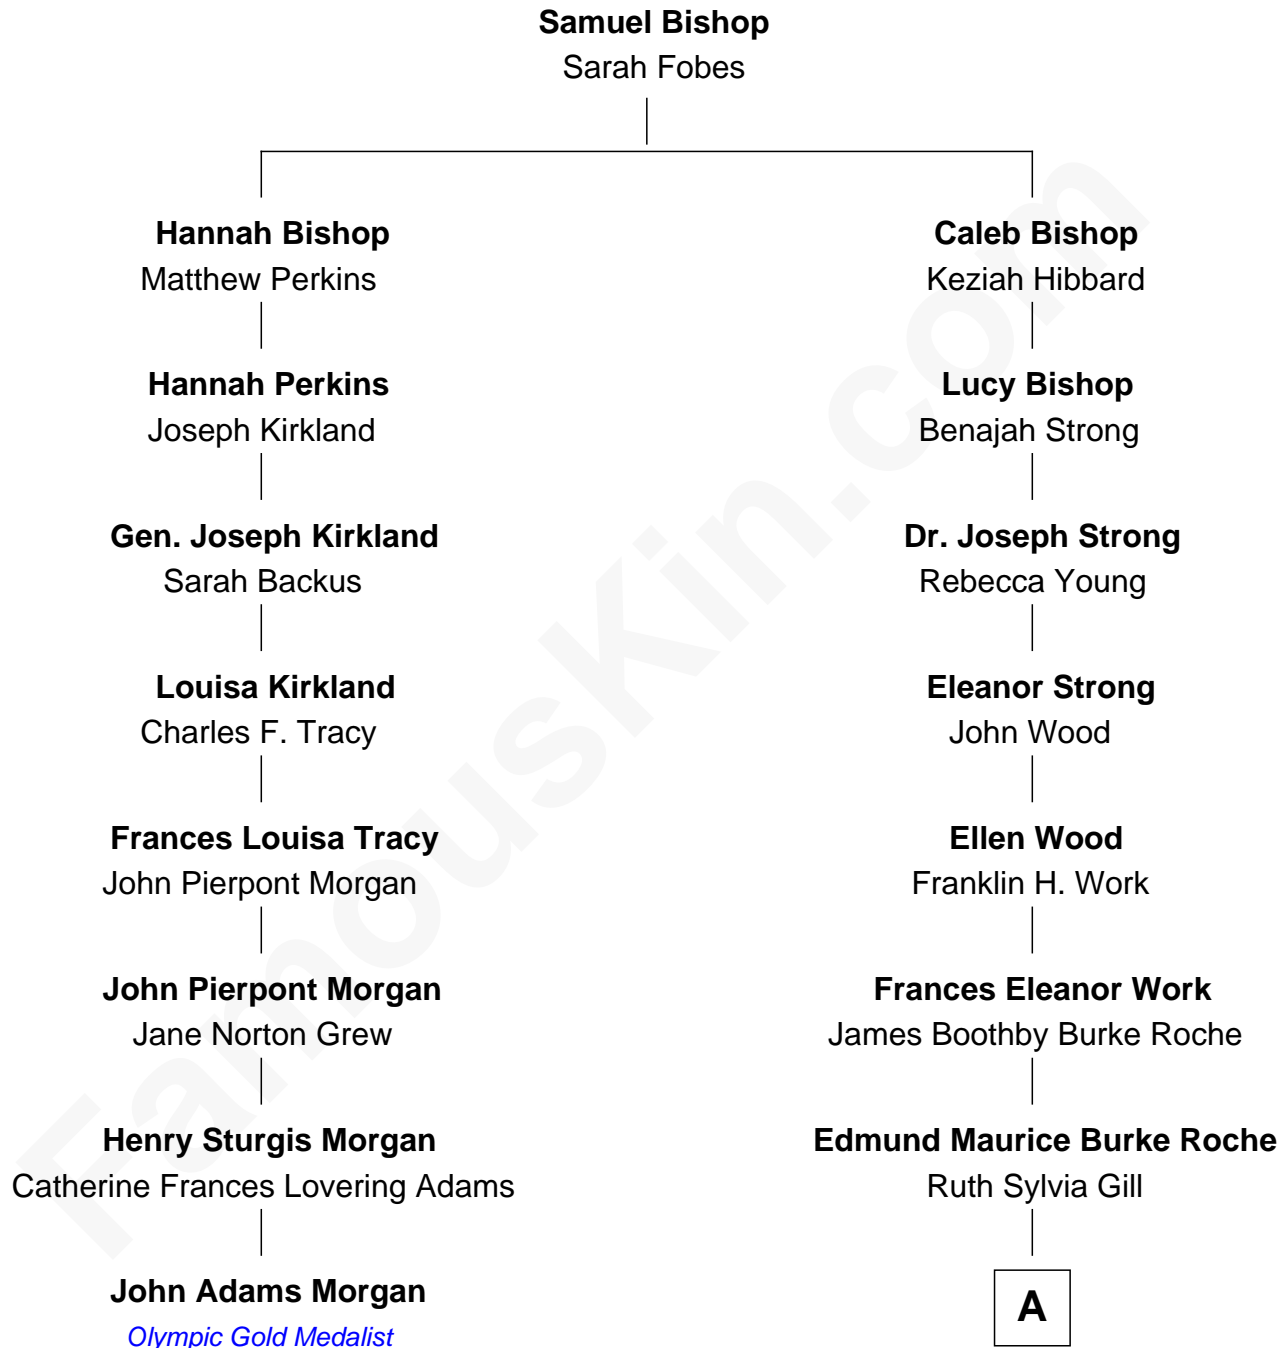

FamousKin.com

Relationship Chart of

John Adams Morgan

1952 Olympic Sailing Gold Medalist

7th cousin 1 time removed of

Princess Diana
Princess of Wales

A

—
Frances Ruth Burke Roche

Edward John Spencer

—
Princess Diana

Princess of Wales

FamousKin.com