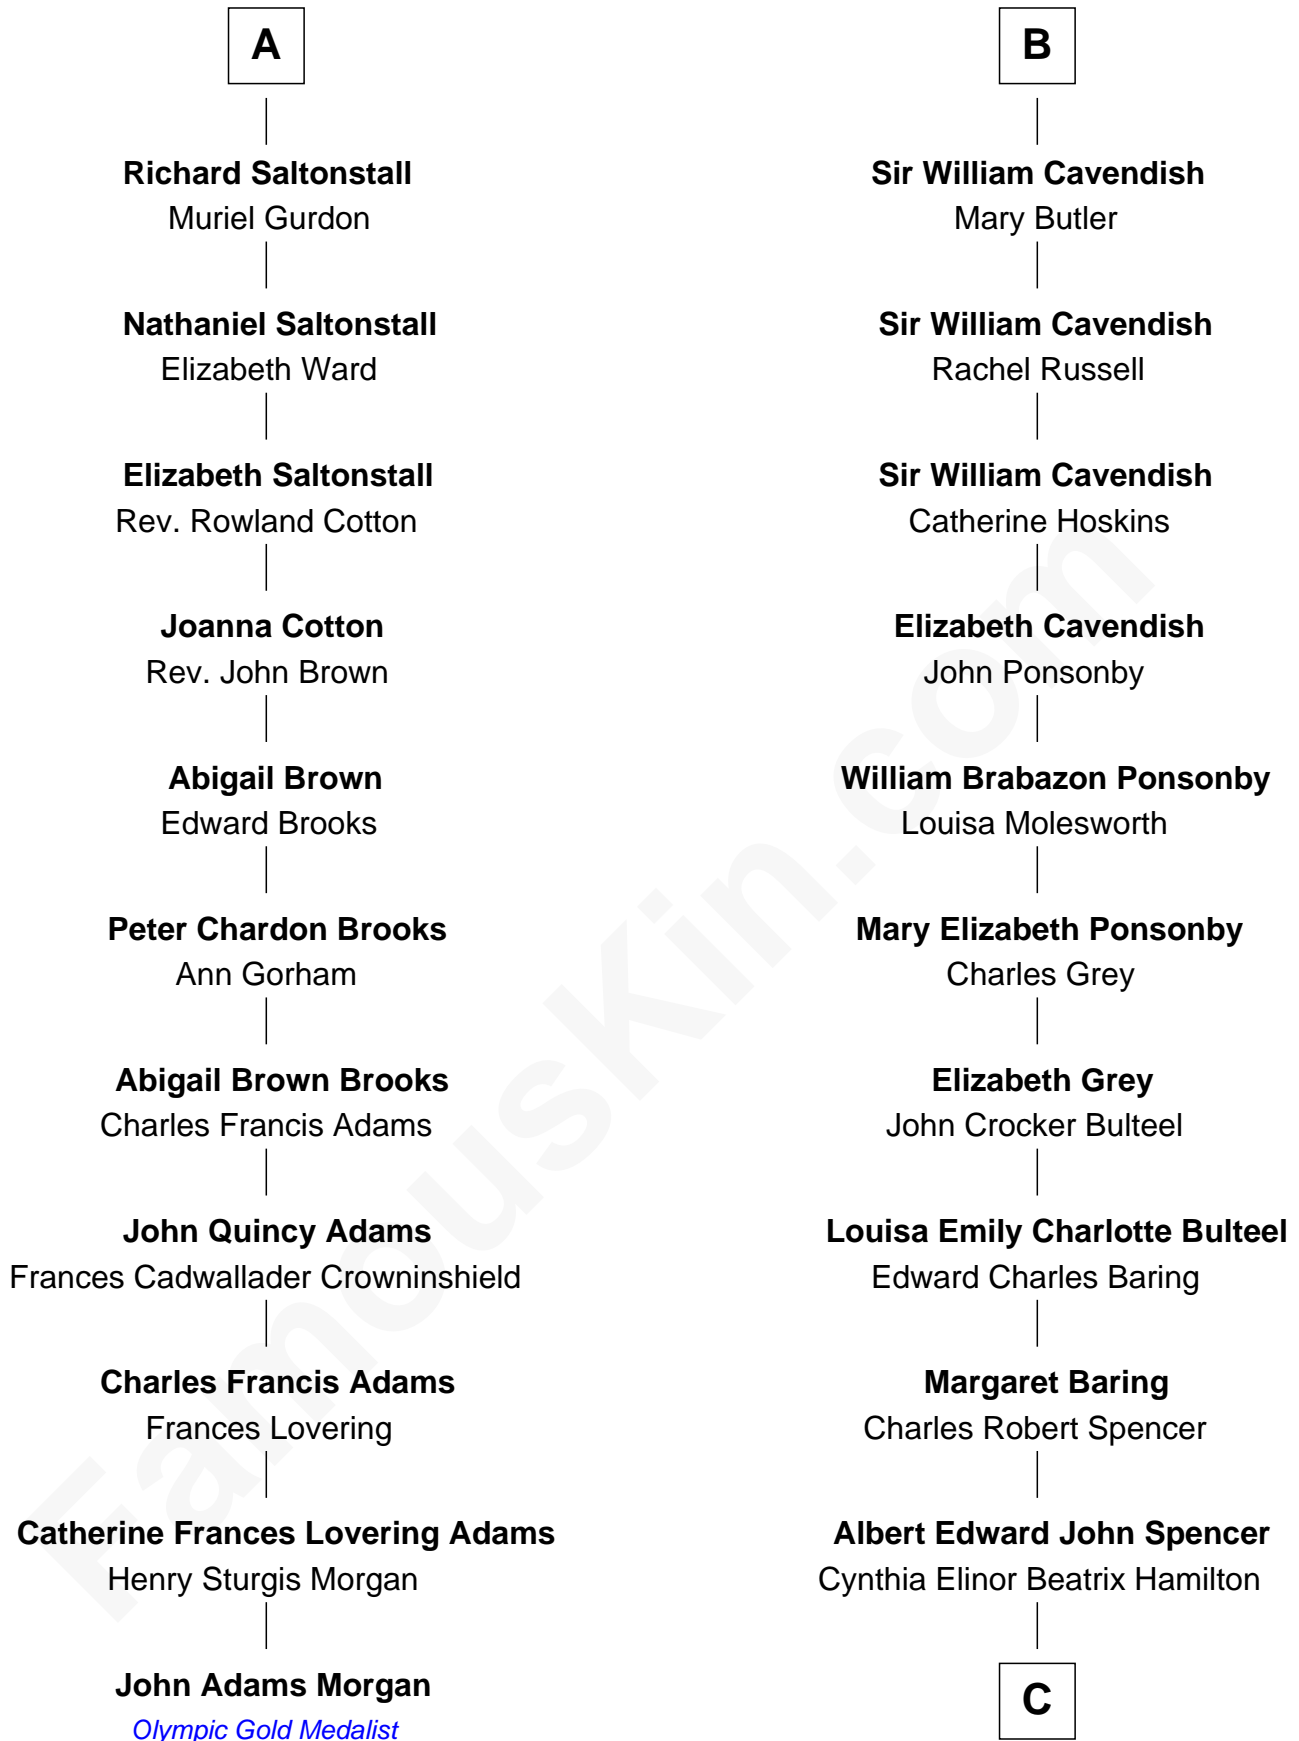

# FamousKin.com Relationship Chart of

**John Adams Morgan**  
1952 Olympic Sailing Gold Medalist

17th cousin 1 time removed of

**Princess Diana**  
Princess of Wales

**Sir Thomas Chaworth**  
Isabel Aylesbury

C

Edward John Spencer  
Frances Ruth Burke Roche

Princess Diana  
*Princess of Wales*

FamousKin.com