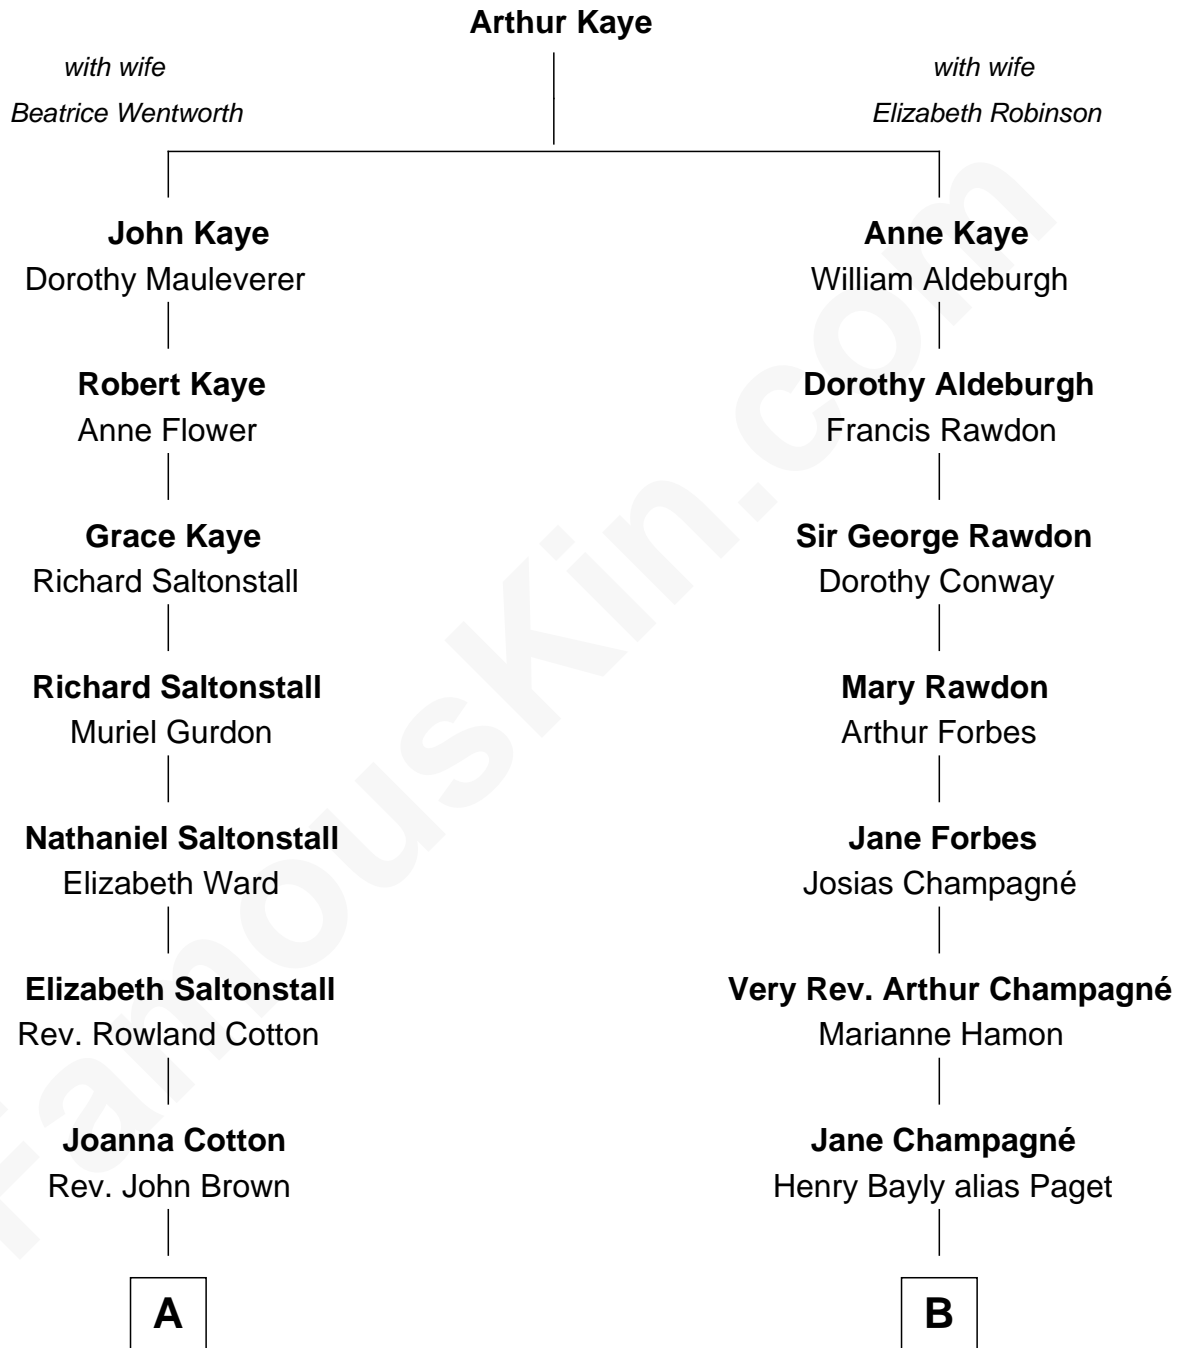

FamousKin.com

Relationship Chart of

John Adams Morgan

1952 Olympic Sailing Gold Medalist

13th cousin of

Princess Diana
Princess of Wales

A

Abigail Brown
Edward Brooks

Peter Chardon Brooks
Ann Gorham

Abigail Brown Brooks
Charles Francis Adams

John Quincy Adams
Frances Cadwallader Crowninshield

Charles Francis Adams
Frances Lovering

Catherine Frances Lovering Adams
Henry Sturgis Morgan