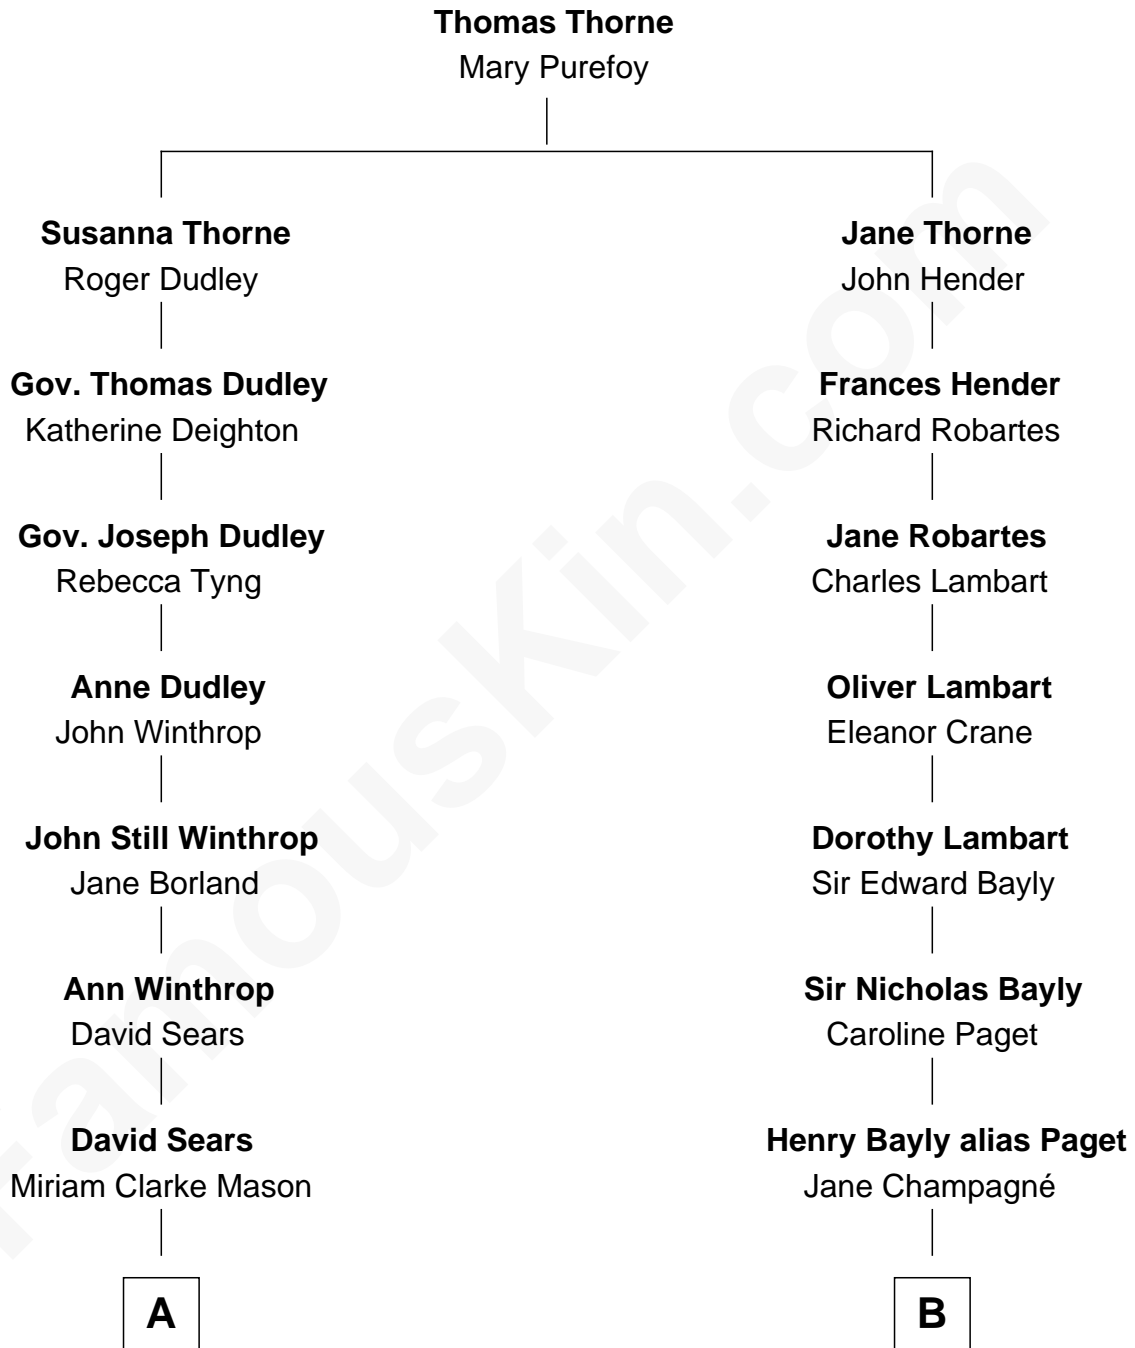

## Relationship Chart of

### John Adams Morgan

1952 Olympic Sailing Gold Medalist

11th cousin 2 times removed of

**Princess Diana**  
*Princess of Wales*

**A**

**Harriet Elizabeth Sears**  
George Casper Crowninshield

**Frances Cadwallader Crowninshield**  
John Quincy Adams